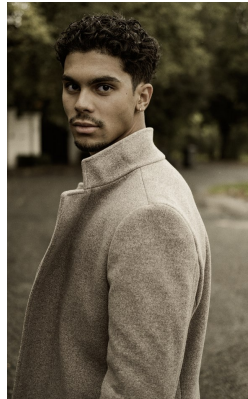

BOSS MODELS

JOHANNESBURG

JOSH JOOSTE

Height: 182cm Chest: 100cm Waist: 84cm Shoe: 10 UK Hair: Black Eyes: Brown

BOSS MODELS

JOHANNESBURG

JOSH JOOSTE

Height: 182cm Chest: 100cm Waist: 84cm Shoe: 10 UK Hair: Black Eyes: Brown