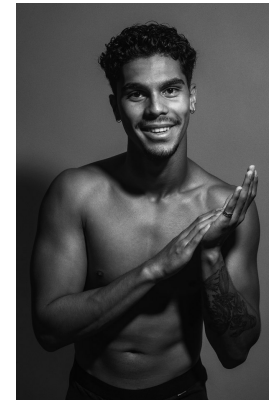

BOSS MODELS

JOHANNESBURG

JOSH JOOSTE

Height: 182cm Chest: 100cm Waist: 84cm Shoe: 10 UK Hair: Black Eyes: Brown

BOSS MODELS

JOHANNESBURG

JOSH JOOSTE

Height: 182cm Chest: 100cm Waist: 84cm Shoe: 10 UK Hair: Black Eyes: Brown