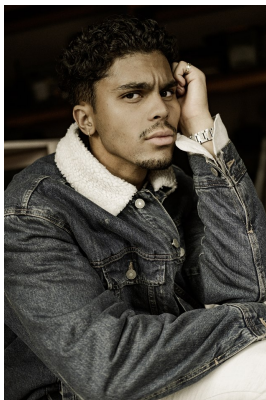

# BOSS MODELS

JOHANNESBURG

JOSH JOOSTE

Height: 182cm Chest: 100cm Waist: 84cm Shoe: 10 UK Hair: Black Eyes: Brown