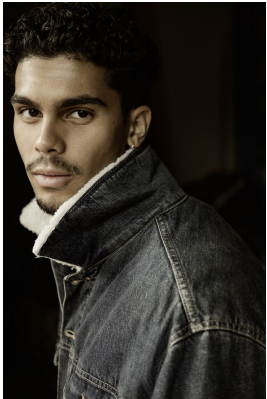

BOSS MODELS

JOHANNESBURG

JOSH JOOSTE

Height: 182cm Chest: 100cm Waist: 84cm Shoe: 10 UK Hair: Black Eyes: Brown

BOSS MODELS

JOHANNESBURG

JOSH JOOSTE

Height: 182cm Chest: 100cm Waist: 84cm Shoe: 10 UK Hair: Black Eyes: Brown