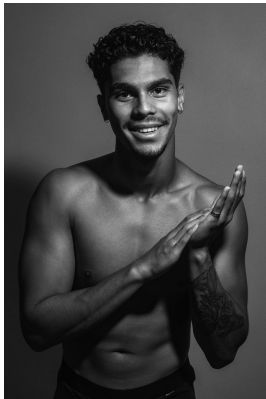

BOSS MODELS

JOHANNESBURG

JOSH JOOSTE

Height: 182cm Chest: 100cm Waist: 84cm Shoe: 10 UK Hair: Black Eyes: Brown

BOSS MODELS

JOHANNESBURG

JOSH JOOSTE

Height: 182cm Chest: 100cm Waist: 84cm Shoe: 10 UK Hair: Black Eyes: Brown