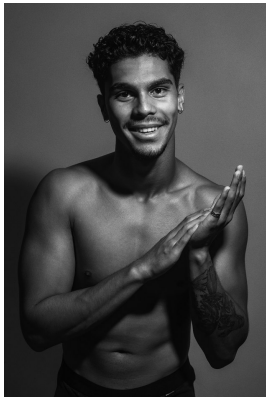

# BOSS MODELS

JOHANNESBURG

JOSH JOOSTE

Height: 182cm Chest: 100cm Waist: 84cm Shoe: 10 UK Hair: Black Eyes: Brown