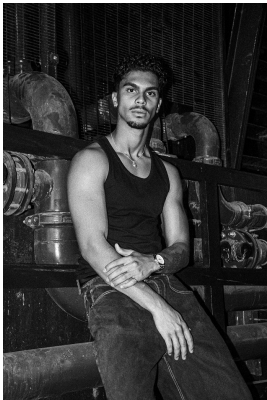

BOSS MODELS

JOHANNESBURG

JOSH JOOSTE

Height: 182cm Chest: 100cm Waist: 84cm Shoe: 10 UK Hair: Black Eyes: Brown

BOSS MODELS

JOHANNESBURG

JOSH JOOSTE

Height: 182cm Chest: 100cm Waist: 84cm Shoe: 10 UK Hair: Black Eyes: Brown