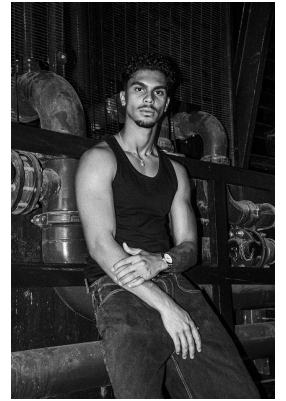

BOSS MODELS

JOHANNESBURG

JOSH JOOSTE

Height: 182cm Chest: 100cm Waist: 84cm Shoe: 10 UK Hair: Black Eyes: Brown

BOSS MODELS

JOHANNESBURG

JOSH JOOSTE

Height: 182cm Chest: 100cm Waist: 84cm Shoe: 10 UK Hair: Black Eyes: Brown