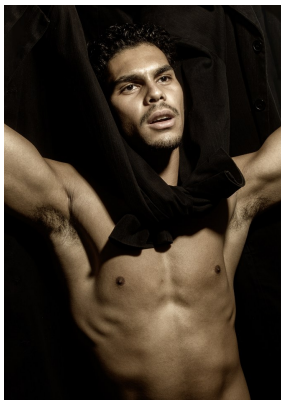

BOSS MODELS

JOHANNESBURG

JOSH JOOSTE

Height: 182cm Chest: 100cm Waist: 84cm Shoe: 10 UK Hair: Black Eyes: Brown

BOSS MODELS

JOHANNESBURG

JOSH JOOSTE

Height: 182cm Chest: 100cm Waist: 84cm Shoe: 10 UK Hair: Black Eyes: Brown