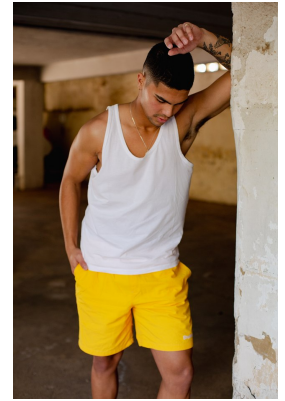

BOSS MODELS

JOHANNESBURG

JOSH JOOSTE

Height: 182cm Chest: 100cm Waist: 84cm Shoe: 10 UK Hair: Black Eyes: Brown

BOSS MODELS

JOHANNESBURG

JOSH JOOSTE

Height: 182cm Chest: 100cm Waist: 84cm Shoe: 10 UK Hair: Black Eyes: Brown