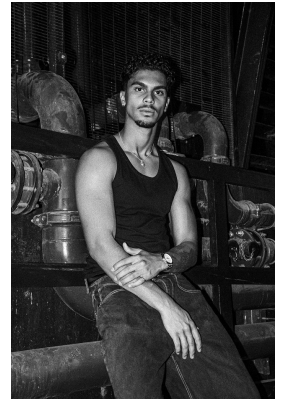

# BOSS MODELS

JOHANNESBURG

JOSH JOOSTE

Height: 182cm Chest: 100cm Waist: 84cm Shoe: 10 UK Hair: Black Eyes: Brown