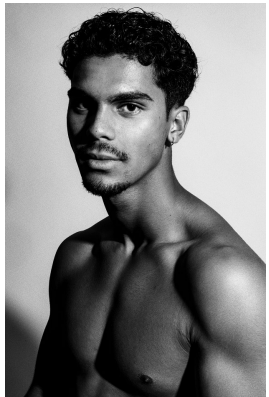

# BOSS MODELS

JOHANNESBURG

JOSH JOOSTE

Height: 182cm Chest: 100cm Waist: 84cm Shoe: 10 UK Hair: Black Eyes: Brown