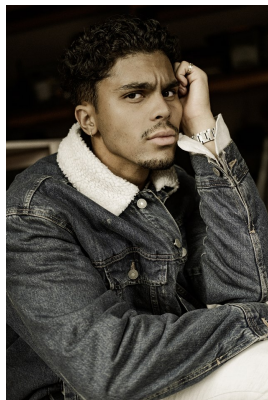

BOSS MODELS

JOHANNESBURG

JOSH JOOSTE

Height: 182cm Chest: 100cm Waist: 84cm Shoe: 10 UK Hair: Black Eyes: Brown

BOSS MODELS

JOHANNESBURG

JOSH JOOSTE

Height: 182cm Chest: 100cm Waist: 84cm Shoe: 10 UK Hair: Black Eyes: Brown