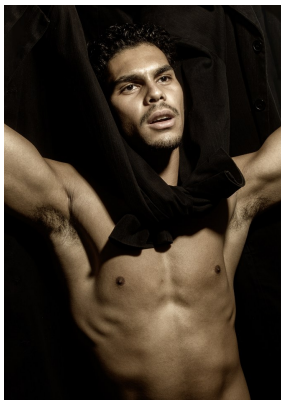

# BOSS MODELS

JOHANNESBURG

JOSH JOOSTE

Height: 182cm Chest: 100cm Waist: 84cm Shoe: 10 UK Hair: Black Eyes: Brown