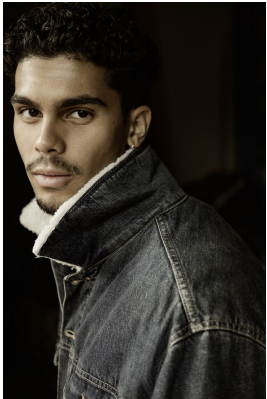

# BOSS MODELS

JOHANNESBURG

JOSH JOOSTE

Height: 182cm Chest: 100cm Waist: 84cm Shoe: 10 UK Hair: Black Eyes: Brown