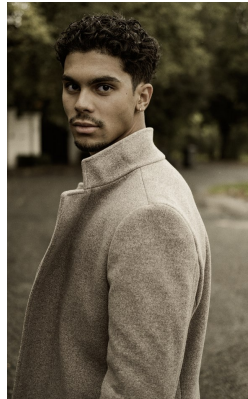

# BOSS MODELS

JOHANNESBURG

JOSH JOOSTE

Height: 182cm Chest: 100cm Waist: 84cm Shoe: 10 UK Hair: Black Eyes: Brown