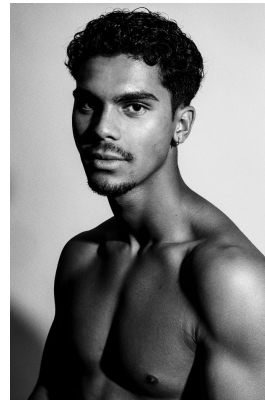

BOSS MODELS

JOHANNESBURG

JOSH JOOSTE

Height: 182cm Chest: 100cm Waist: 84cm Shoe: 10 UK Hair: Black Eyes: Brown

BOSS MODELS

JOHANNESBURG

JOSH JOOSTE

Height: 182cm Chest: 100cm Waist: 84cm Shoe: 10 UK Hair: Black Eyes: Brown