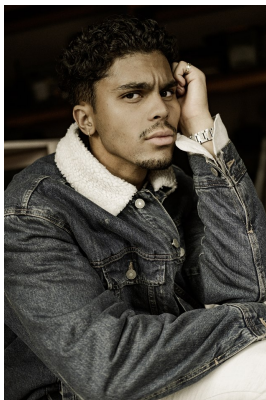

BOSS MODELS

JOHANNESBURG

JOSH JOOSTE

Height: 182cm Chest: 100cm Waist: 84cm Shoe: 10 UK Hair: Black Eyes: Brown

BOSS MODELS

JOHANNESBURG

JOSH JOOSTE

Height: 182cm Chest: 100cm Waist: 84cm Shoe: 10 UK Hair: Black Eyes: Brown