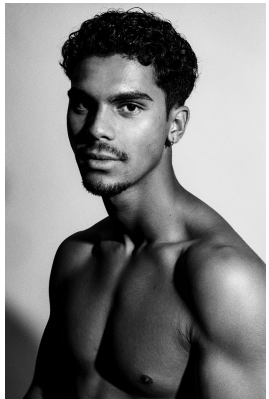

BOSS MODELS

JOHANNESBURG

JOSH JOOSTE

Height: 182cm Chest: 100cm Waist: 84cm Shoe: 10 UK Hair: Black Eyes: Brown

BOSS MODELS

JOHANNESBURG

JOSH JOOSTE

Height: 182cm Chest: 100cm Waist: 84cm Shoe: 10 UK Hair: Black Eyes: Brown