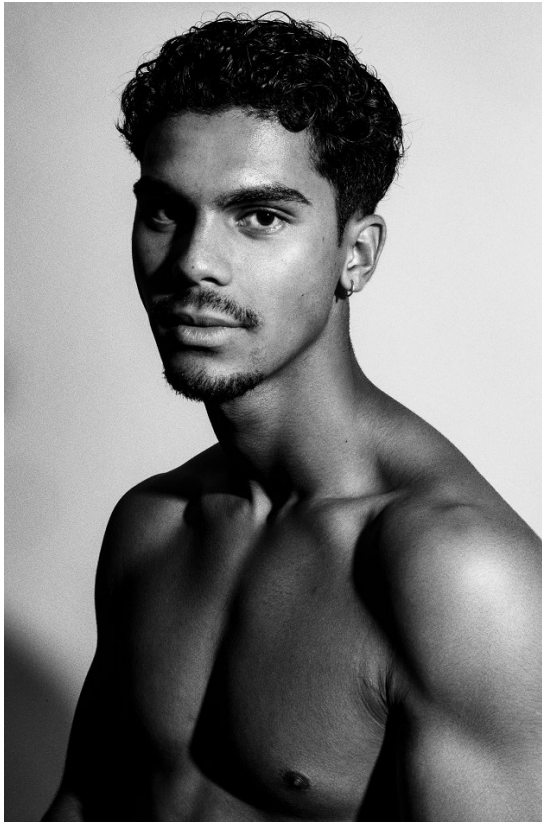

# BOSS MODELS

JOHANNESBURG

JOSH JOOSTE

Height: 182cm Chest: 100cm Waist: 84cm Shoe: 10 UK Hair: Black Eyes: Brown