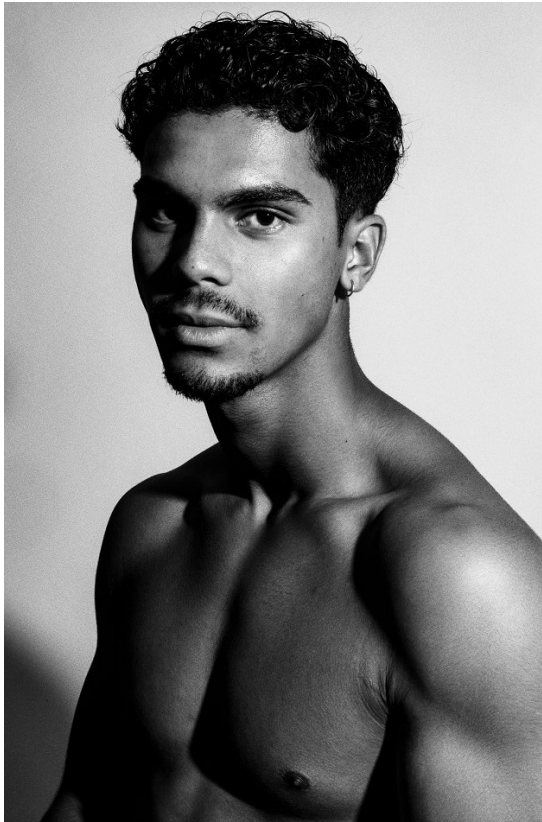

BOSS MODELS

JOHANNESBURG

JOSH JOOSTE

Height: 182cm Chest: 100cm Waist: 84cm Shoe: 10 UK Hair: Black Eyes: Brown

BOSS MODELS

JOHANNESBURG

JOSH JOOSTE

Height: 182cm Chest: 100cm Waist: 84cm Shoe: 10 UK Hair: Black Eyes: Brown