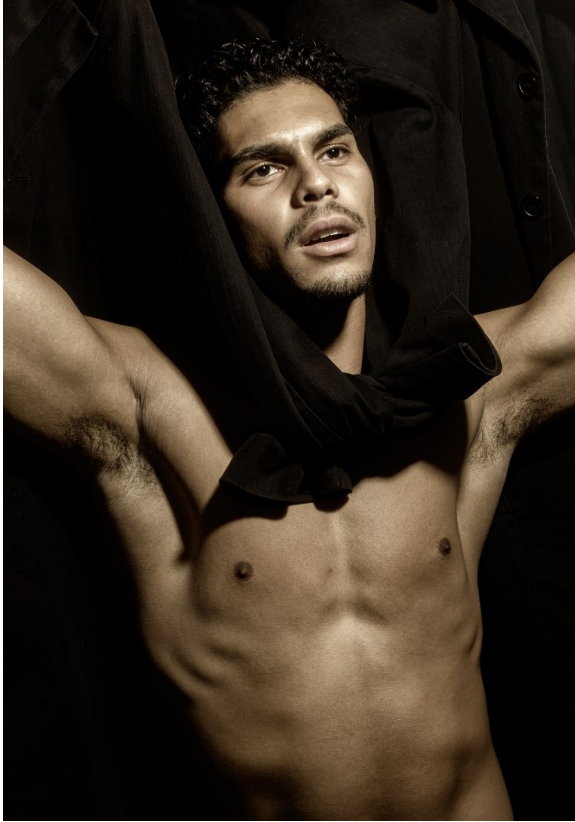

BOSS MODELS

JOHANNESBURG

JOSH JOOSTE

Height: 182cm Chest: 100cm Waist: 84cm Shoe: 10 UK Hair: Black Eyes: Brown

BOSS MODELS

JOHANNESBURG

JOSH JOOSTE

Height: 182cm Chest: 100cm Waist: 84cm Shoe: 10 UK Hair: Black Eyes: Brown