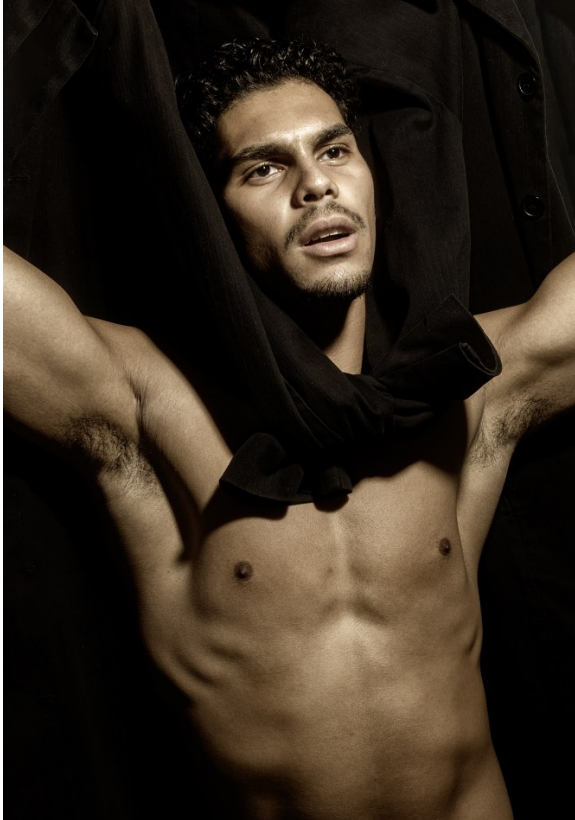

# BOSS MODELS

JOHANNESBURG

JOSH JOOSTE

Height: 182cm Chest: 100cm Waist: 84cm Shoe: 10 UK Hair: Black Eyes: Brown