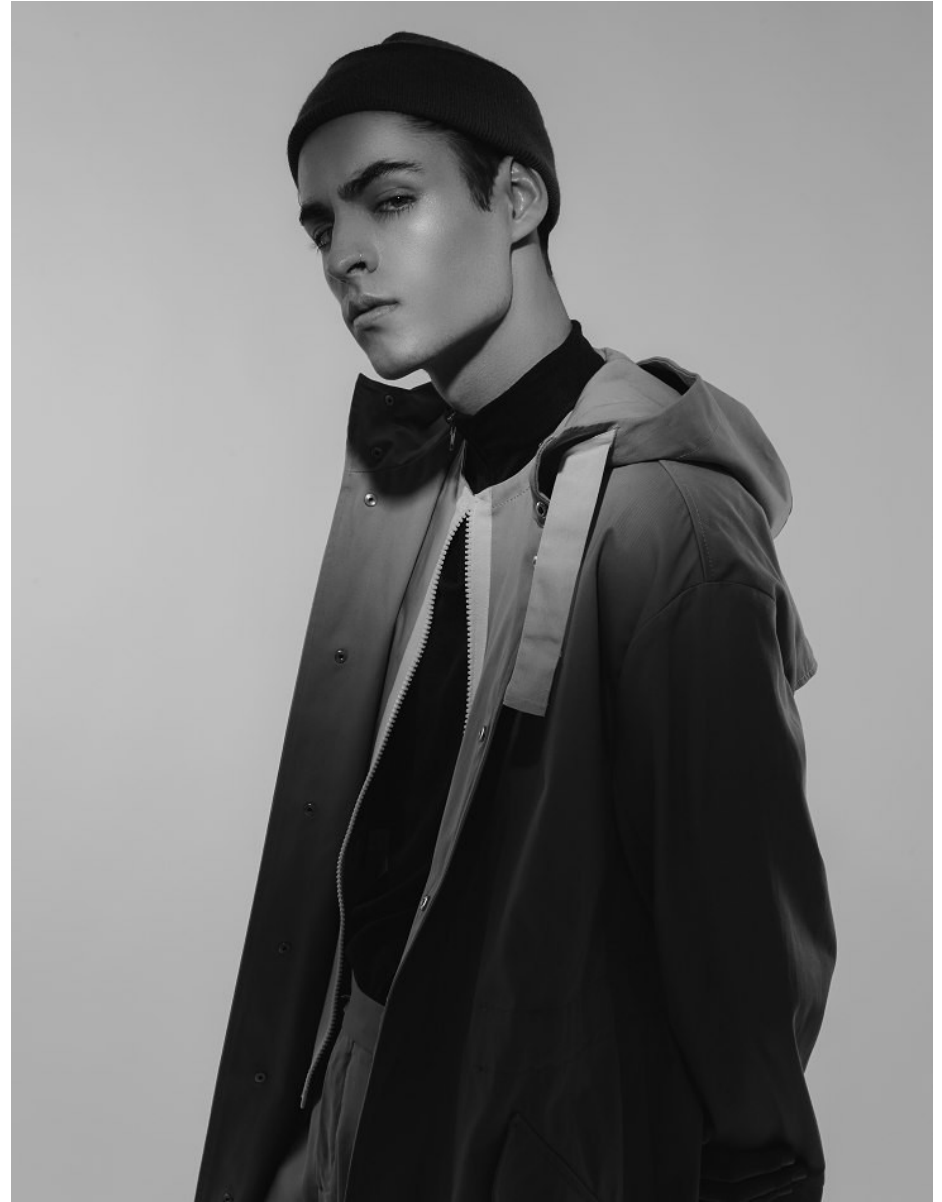

BOSS MODELS

JOHANNESBURG

MICHAEL THOMAZ

Height: 190cm Chest: 101cm Waist: 87cm Suit: L Shoe: 8.5 UK Hair: Brown Eyes: Green

BOSS MODELS

JOHANNESBURG

MICHAEL THOMAZ

Height: 190cm Chest: 101cm Waist: 87cm Suit: L Shoe: 8.5 UK Hair: Brown Eyes: Green