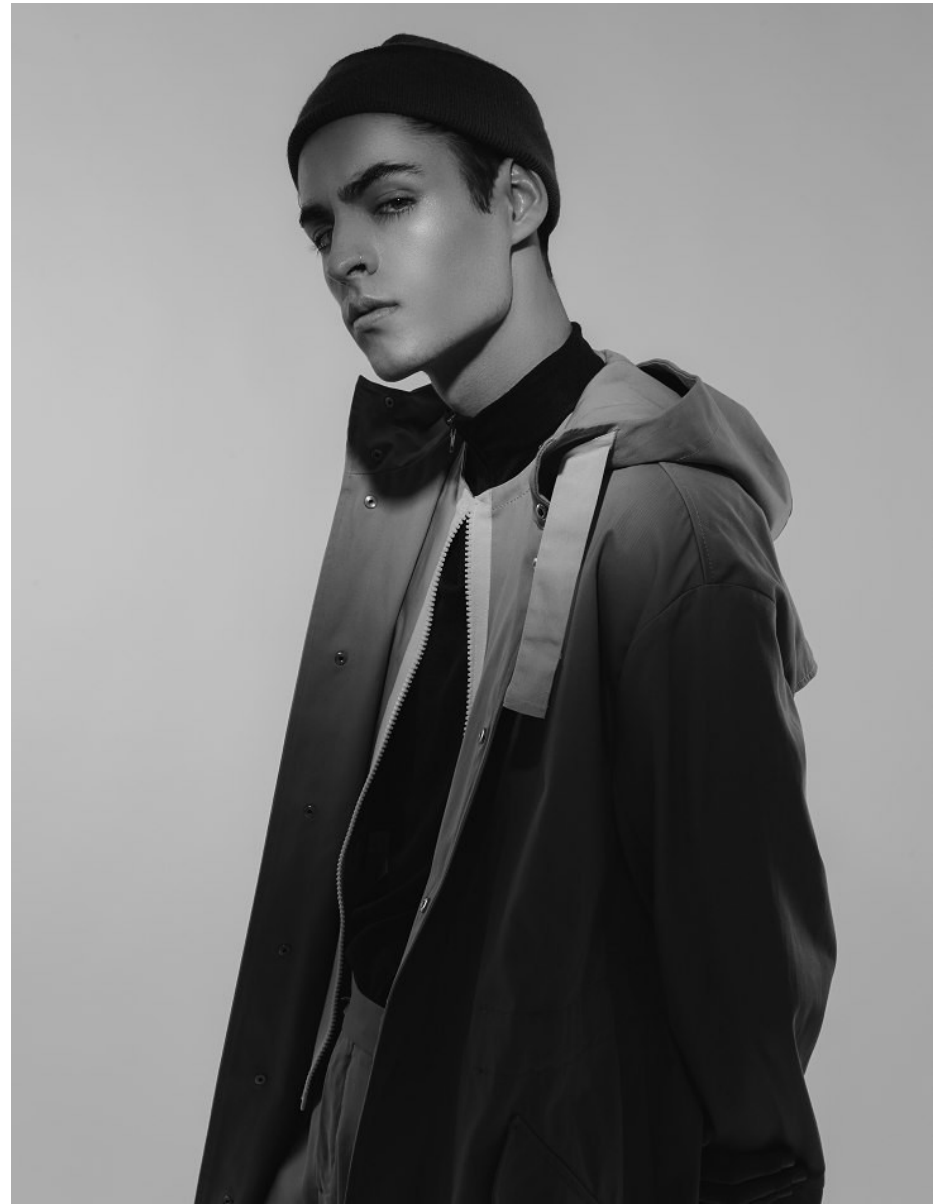

BOSS MODELS

JOHANNESBURG

MICHAEL THOMAZ

Height: 190cm Chest: 101cm Waist: 87cm Suit: L Shoe: 8.5 UK Hair: Brown Eyes: Green

BOSS MODELS

JOHANNESBURG

MICHAEL THOMAZ

Height: 190cm Chest: 101cm Waist: 87cm Suit: L Shoe: 8.5 UK Hair: Brown Eyes: Green