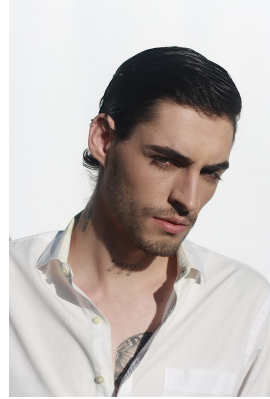

BOSS MODELS

JOHANNESBURG

MICHAEL THOMAZ

Height: 190cm Chest: 101cm Waist: 87cm Suit: L Shoe: 8.5 UK Hair: Brown Eyes: Green

BOSS MODELS

JOHANNESBURG

MICHAEL THOMAZ

Height: 190cm Chest: 101cm Waist: 87cm Suit: L Shoe: 8.5 UK Hair: Brown Eyes: Green

BOSS MODELS

JOHANNESBURG

MICHAEL THOMAZ

Height: 190cm Chest: 101cm Waist: 87cm Suit: L Shoe: 8.5 UK Hair: Brown Eyes: Green