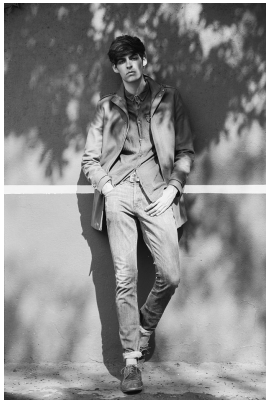

BOSS MODELS

JOHANNESBURG

MICHAEL THOMAZ

Height: 190cm Chest: 101cm Waist: 87cm Suit: L Shoe: 8.5 UK Hair: Brown Eyes: Green

BOSS MODELS

JOHANNESBURG

MICHAEL THOMAZ

Height: 190cm Chest: 101cm Waist: 87cm Suit: L Shoe: 8.5 UK Hair: Brown Eyes: Green

BOSS MODELS

JOHANNESBURG

MICHAEL THOMAZ

Height: 190cm Chest: 101cm Waist: 87cm Suit: L Shoe: 8.5 UK Hair: Brown Eyes: Green