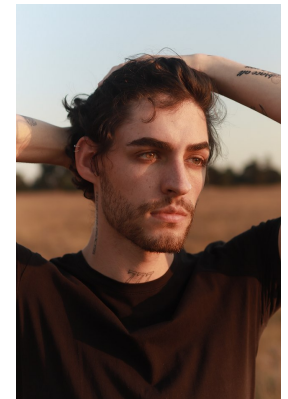

# BOSS MODELS

JOHANNESBURG

MICHAEL THOMAZ

Height: 190cm Chest: 101cm Waist: 87cm Suit: L Shoe: 8.5 UK Hair: Brown Eyes: Green

# BOSS MODELS

JOHANNESBURG