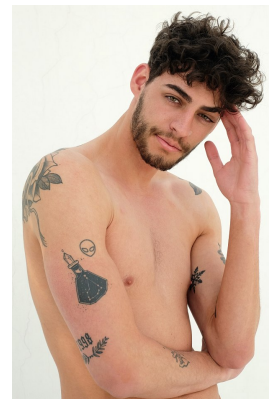

# BOSS MODELS

JOHANNESBURG

MICHAEL THOMAZ

Height: 190cm Chest: 101cm Waist: 87cm Suit: L Shoe: 8.5 UK Hair: Brown Eyes: Green