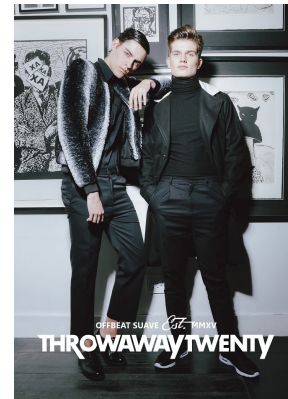

BOSS MODELS

JOHANNESBURG

MICHAEL THOMAZ

Height: 190cm Chest: 101cm Waist: 87cm Suit: L Shoe: 8.5 UK Hair: Brown Eyes: Green

BOSS MODELS

JOHANNESBURG

MICHAEL THOMAZ

Height: 190cm Chest: 101cm Waist: 87cm Suit: L Shoe: 8.5 UK Hair: Brown Eyes: Green