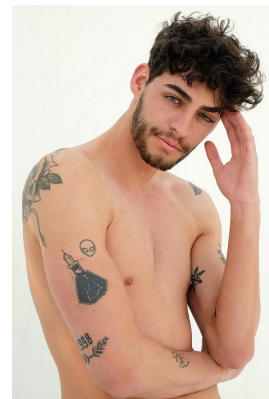

BOSS MODELS

JOHANNESBURG

MICHAEL THOMAZ

Height: 190cm Chest: 101cm Waist: 87cm Suit: L Shoe: 8.5 UK Hair: Brown Eyes: Green

BOSS MODELS

JOHANNESBURG

MICHAEL THOMAZ

Height: 190cm Chest: 101cm Waist: 87cm Suit: L Shoe: 8.5 UK Hair: Brown Eyes: Green

BOSS MODELS

JOHANNESBURG

MICHAEL THOMAZ

Height: 190cm Chest: 101cm Waist: 87cm Suit: L Shoe: 8.5 UK Hair: Brown Eyes: Green