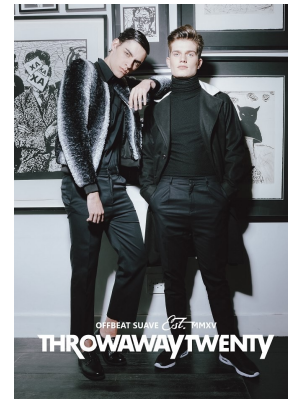

# BOSS MODELS

JOHANNESBURG

MICHAEL THOMAZ

Height: 190cm Chest: 101cm Waist: 87cm Suit: L Shoe: 8.5 UK Hair: Brown Eyes: Green