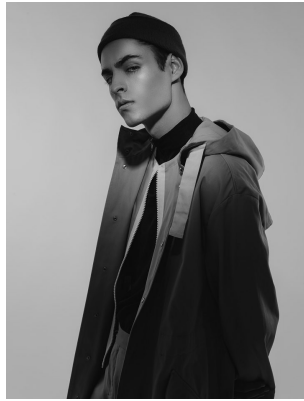

# BOSS MODELS

JOHANNESBURG

MICHAEL THOMAZ

Height: 190cm Chest: 101cm Waist: 87cm Suit: L Shoe: 8.5 UK Hair: Brown Eyes: Green