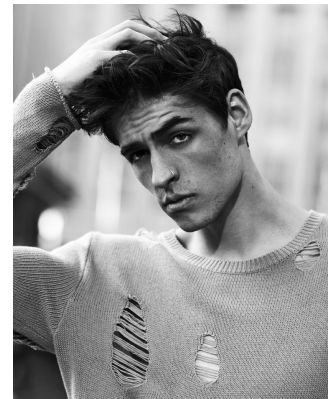

BOSS MODELS

JOHANNESBURG

MICHAEL THOMAZ

Height: 190cm Chest: 101cm Waist: 87cm Suit: L Shoe: 8.5 UK Hair: Brown Eyes: Green

BOSS MODELS

JOHANNESBURG

MICHAEL THOMAZ

Height: 190cm Chest: 101cm Waist: 87cm Suit: L Shoe: 8.5 UK Hair: Brown Eyes: Green

BOSS MODELS

JOHANNESBURG

MICHAEL THOMAZ

Height: 190cm Chest: 101cm Waist: 87cm Suit: L Shoe: 8.5 UK Hair: Brown Eyes: Green