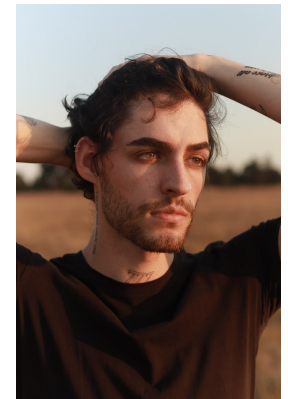

BOSS MODELS

JOHANNESBURG

MICHAEL THOMAZ

Height: 190cm Chest: 101cm Waist: 87cm Suit: L Shoe: 8.5 UK Hair: Brown Eyes: Green

BOSS MODELS

JOHANNESBURG

MICHAEL THOMAZ

Height: 190cm Chest: 101cm Waist: 87cm Suit: L Shoe: 8.5 UK Hair: Brown Eyes: Green

BOSS MODELS

JOHANNESBURG

MICHAEL THOMAZ

Height: 190cm Chest: 101cm Waist: 87cm Suit: L Shoe: 8.5 UK Hair: Brown Eyes: Green