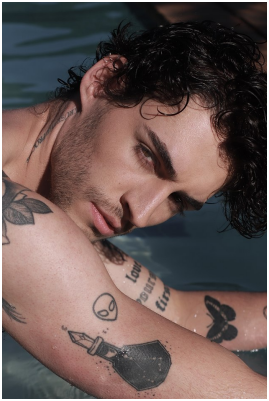

# BOSS MODELS

JOHANNESBURG

MICHAEL THOMAZ

Height: 190cm Chest: 101cm Waist: 87cm Suit: L Shoe: 8.5 UK Hair: Brown Eyes: Green

# BOSS MODELS

JOHANNESBURG