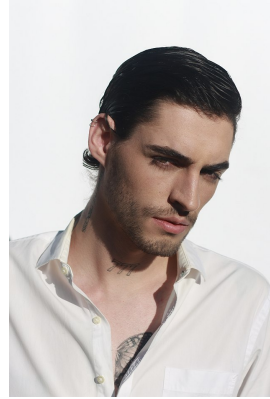

# BOSS MODELS

JOHANNESBURG

MICHAEL THOMAZ

Height: 190cm Chest: 101cm Waist: 87cm Suit: L Shoe: 8.5 UK Hair: Brown Eyes: Green

# BOSS MODELS

JOHANNESBURG