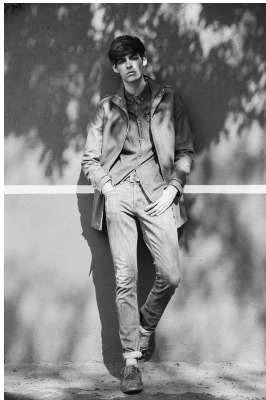

# BOSS MODELS

JOHANNESBURG

MICHAEL THOMAZ

Height: 190cm Chest: 101cm Waist: 87cm Suit: L Shoe: 8.5 UK Hair: Brown Eyes: Green