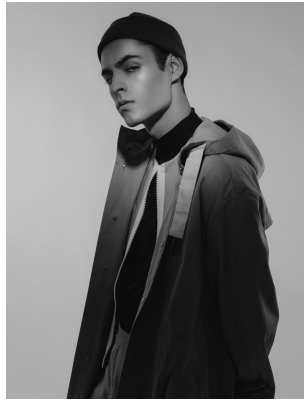

BOSS MODELS

JOHANNESBURG

MICHAEL THOMAZ

Height: 190cm Chest: 101cm Waist: 87cm Suit: L Shoe: 8.5 UK Hair: Brown Eyes: Green

BOSS MODELS

JOHANNESBURG

MICHAEL THOMAZ

Height: 190cm Chest: 101cm Waist: 87cm Suit: L Shoe: 8.5 UK Hair: Brown Eyes: Green

BOSS MODELS

JOHANNESBURG

MICHAEL THOMAZ

Height: 190cm Chest: 101cm Waist: 87cm Suit: L Shoe: 8.5 UK Hair: Brown Eyes: Green