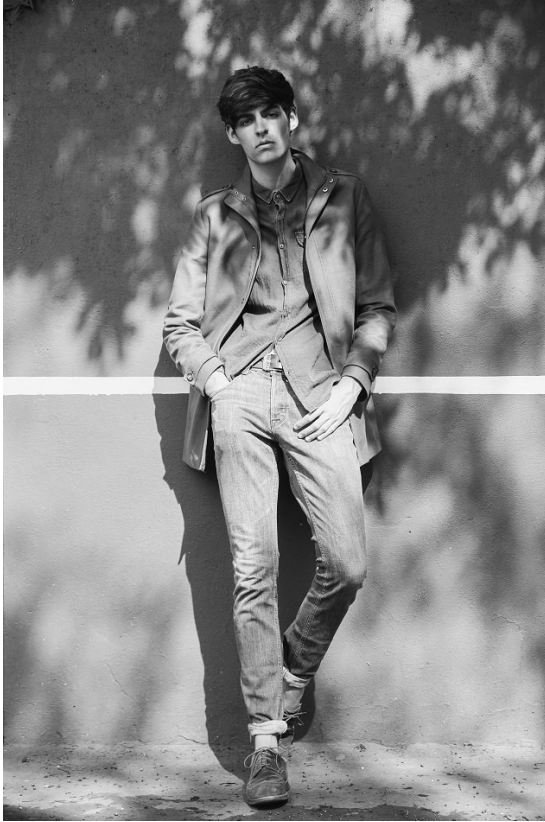

MICHAEL THOMAZ

BOSS MODELS

JOHANNESBURG

MICHAEL THOMAZ

Height: 190cm Chest: 101cm Waist: 87cm Suit: L Shoe: 8.5 UK Hair: Brown Eyes: Green