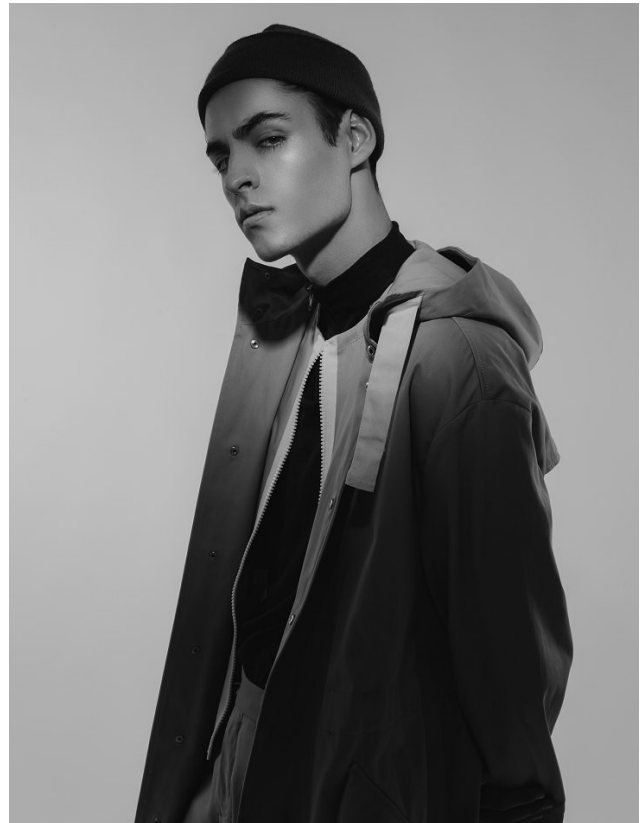

BOSS MODELS

JOHANNESBURG

MICHAEL THOMAZ

Height: 190cm Chest: 101cm Waist: 87cm Suit: L Shoe: 8.5 UK Hair: Brown Eyes: Green

BOSS MODELS

JOHANNESBURG

MICHAEL THOMAZ

Height: 190cm Chest: 101cm Waist: 87cm Suit: L Shoe: 8.5 UK Hair: Brown Eyes: Green