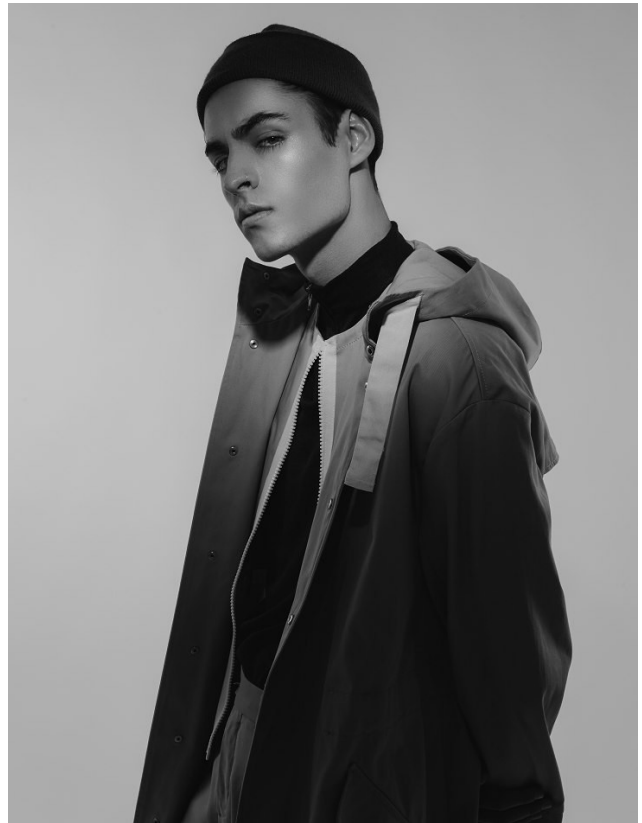

# BOSS MODELS

JOHANNESBURG

MICHAEL THOMAZ

Height: 190cm Chest: 101cm Waist: 87cm Suit: L Shoe: 8.5 UK Hair: Brown Eyes: Green