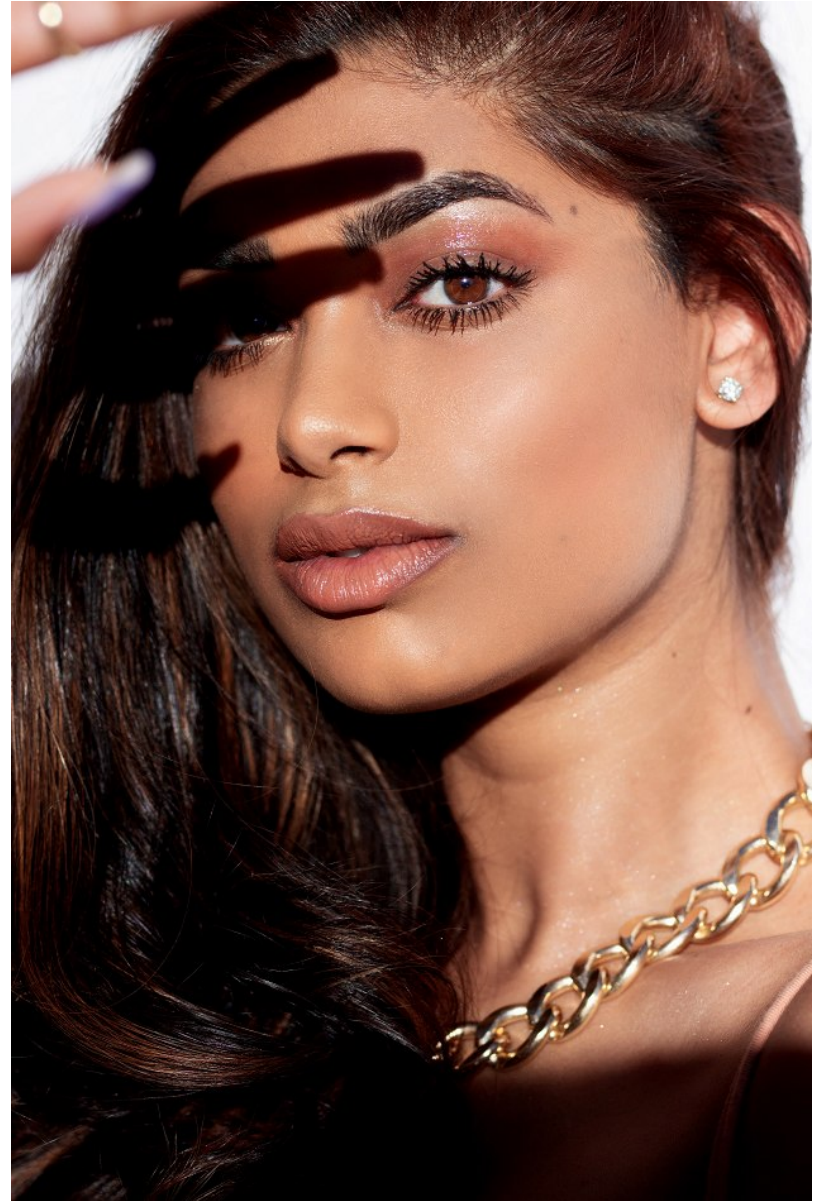

**citizen**  
*A Division Of Boss Models*

**TORY NAIDU**

Height: 174cm Bust: 91cm Waist: 70cm Hips: 107cm Shoe: 6 UK Hair: Black Eyes: Brown

**TORY NAIDU**

Height: 174cm Bust: 91cm Waist: 70cm Hips: 107cm Shoe: 6 UK Hair: Black Eyes: Brown

**TORY NAIDU**

Height: 174cm Bust: 91cm Waist: 70cm Hips: 107cm Shoe: 6 UK Hair: Black Eyes: Brown

**TORY NAIDU**

Height: 174cm Bust: 91cm Waist: 70cm Hips: 107cm Shoe: 6 UK Hair: Black Eyes: Brown

**TORY NAIDU**