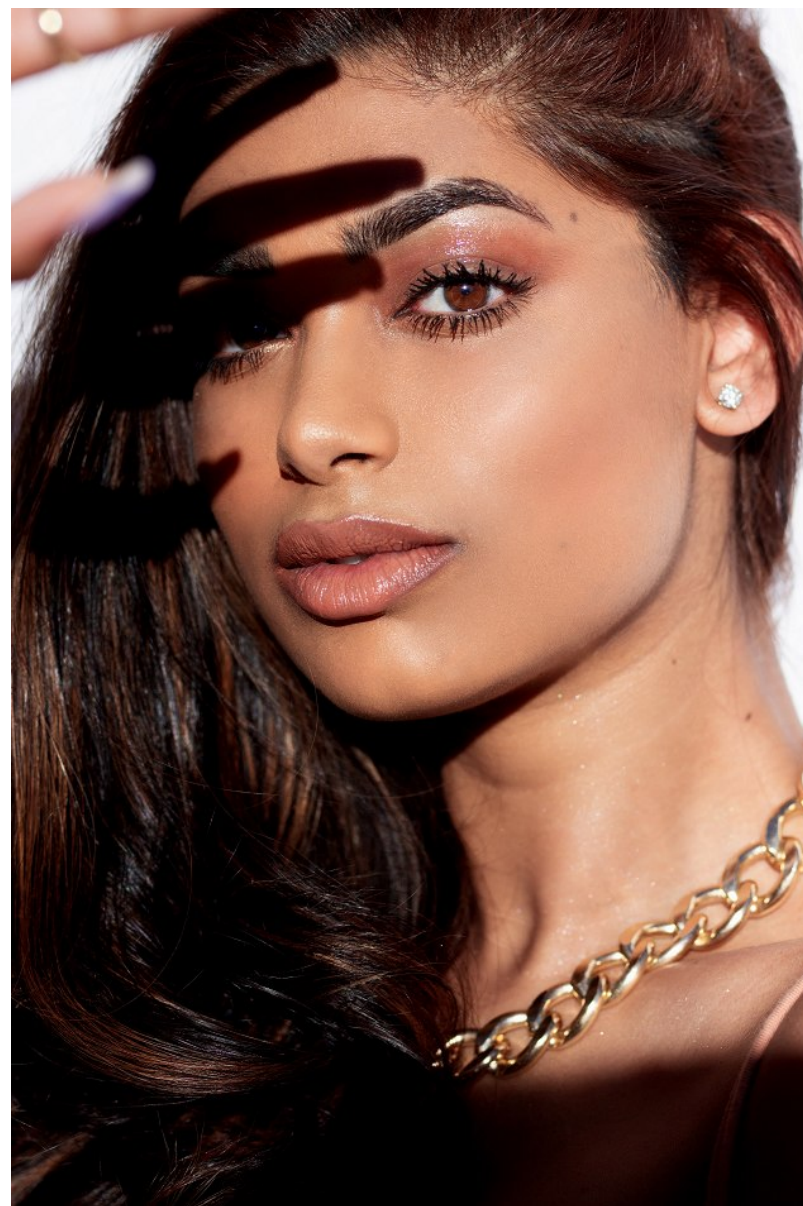

TORY NAIDU

Height: 174cm Bust: 91cm Waist: 70cm Hips: 107cm Shoe: 6 UK Hair: Black Eyes: Brown