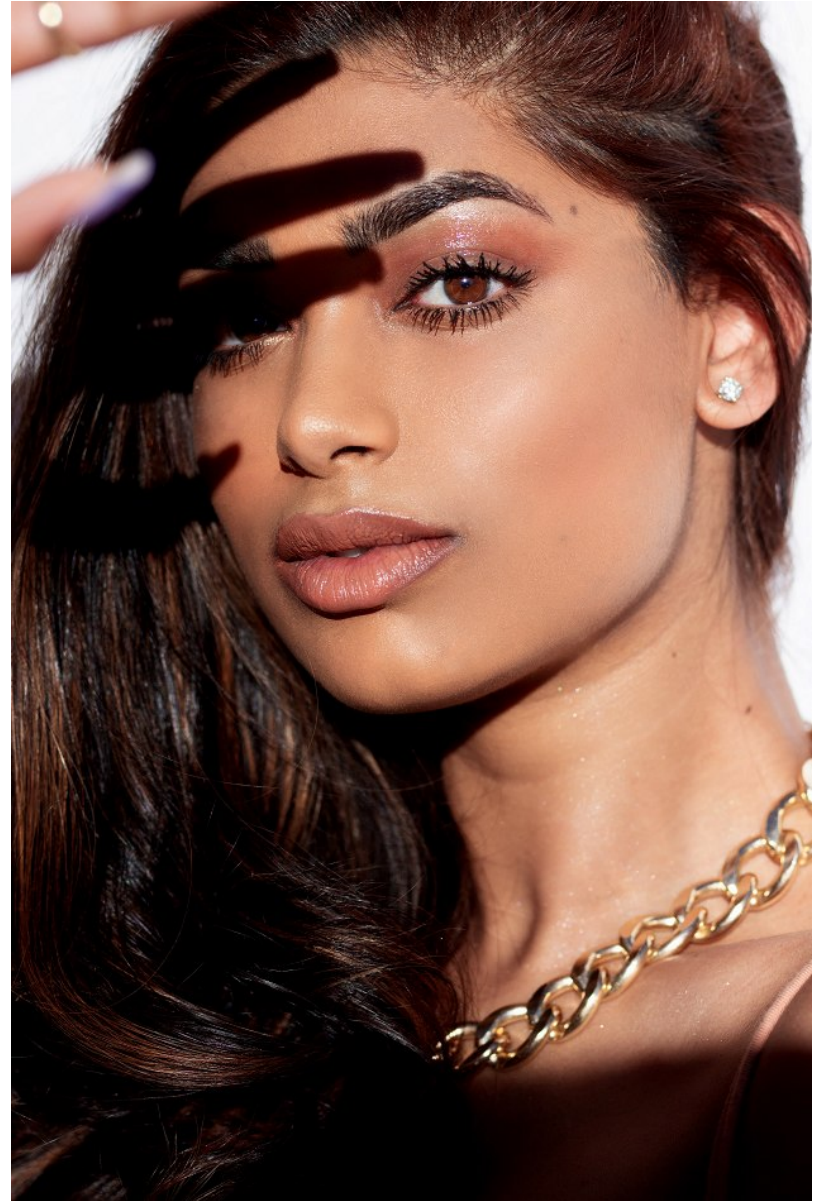

TORY NAIDU

Height: 174cm Bust: 91cm Waist: 70cm Hips: 107cm Shoe: 6 UK Hair: Black Eyes: Brown