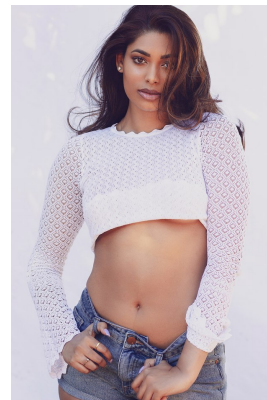

citizen
A Division Of Boss Models

TORY NAIDU

Height: 174cm Bust: 91cm Waist: 70cm Hips: 107cm Shoe: 6 UK Hair: Black Eyes: Brown

citizen
A Division Of Boss Models

TORY NAIDU

Height: 174cm Bust: 91cm Waist: 70cm Hips: 107cm Shoe: 6 UK Hair: Black Eyes: Brown