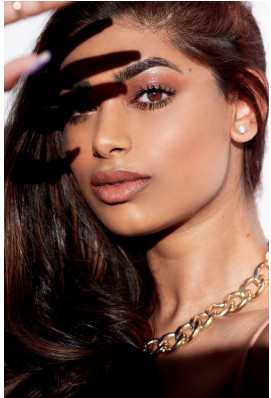

citizen
A Division Of Boss Models

TORY NAIDU

Height: 174cm Bust: 91cm Waist: 70cm Hips: 107cm Shoe: 6 UK Hair: Black Eyes: Brown

citizen
A Division Of Boss Models

TORY NAIDU

Height: 174cm Bust: 91cm Waist: 70cm Hips: 107cm Shoe: 6 UK Hair: Black Eyes: Brown