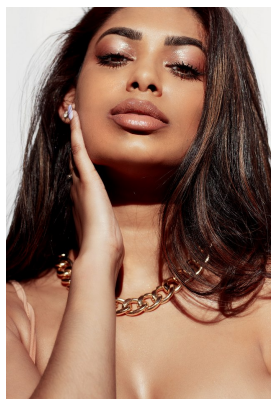

citizen
A Division Of Boss Models

TORY NAIDU

Height: 174cm Bust: 91cm Waist: 70cm Hips: 107cm Shoe: 6 UK Hair: Black Eyes: Brown

citizen
A Division Of Boss Models

TORY NAIDU

Height: 174cm Bust: 91cm Waist: 70cm Hips: 107cm Shoe: 6 UK Hair: Black Eyes: Brown