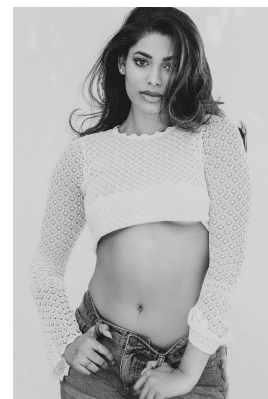

citizen
A Division Of Boss Models

TORY NAIDU

Height: 174cm Bust: 91cm Waist: 70cm Hips: 107cm Shoe: 6 UK Hair: Black Eyes: Brown

citizen
A Division Of Boss Models

TORY NAIDU

Height: 174cm Bust: 91cm Waist: 70cm Hips: 107cm Shoe: 6 UK Hair: Black Eyes: Brown