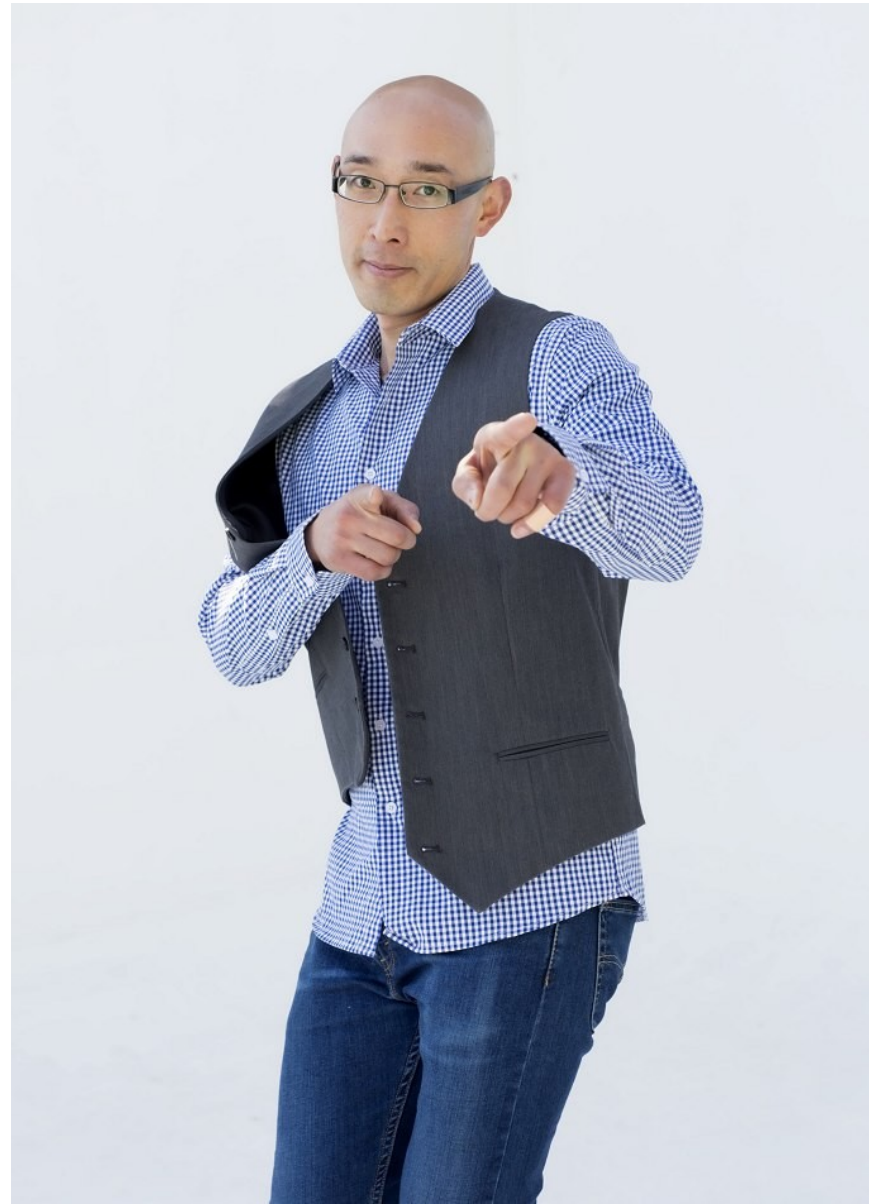

**citizen**  
*A Division Of Boss Models*

**CHARLES HSUAN**

Height: 177cm Chest: 102cm Waist: 81cm Suit: 41 R Shoe: 9 UK Hair: Bald Eyes: Brown

**CHARLES HSUAN**

Height: 177cm Chest: 102cm Waist: 81cm Suit: 41 R Shoe: 9 UK Hair: Bald Eyes: Brown

**CHARLES HSUAN**

Height: 177cm Chest: 102cm Waist: 81cm Suit: 41 R Shoe: 9 UK Hair: Bald Eyes: Brown

**CHARLES HSUAN**

Height: 177cm Chest: 102cm Waist: 81cm Suit: 41 R Shoe: 9 UK Hair: Bald Eyes: Brown

**CHARLES HSUAN**

Height: 177cm Chest: 102cm Waist: 81cm Suit: 41 R Shoe: 9 UK Hair: Bald Eyes: Brown

**citizen**  
*A Division Of Boss Models*

**CHARLES HSUAN**

Height: 177cm Chest: 102cm Waist: 81cm Suit: 41 R Shoe: 9 UK Hair: Bald Eyes: Brown