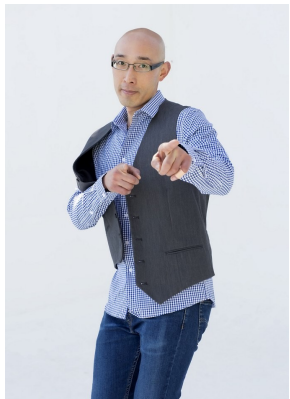

**citizen**  
*A Division Of Boss Models*

**CHARLES HSUAN**

Height: 177cm Chest: 102cm Waist: 81cm Suit: 41 R Shoe: 9 UK Hair: Bald Eyes: Brown

**citizen**  
*A Division Of Boss Models*

**CHARLES HSUAN**

Height: 177cm Chest: 102cm Waist: 81cm Suit: 41 R Shoe: 9 UK Hair: Bald Eyes: Brown