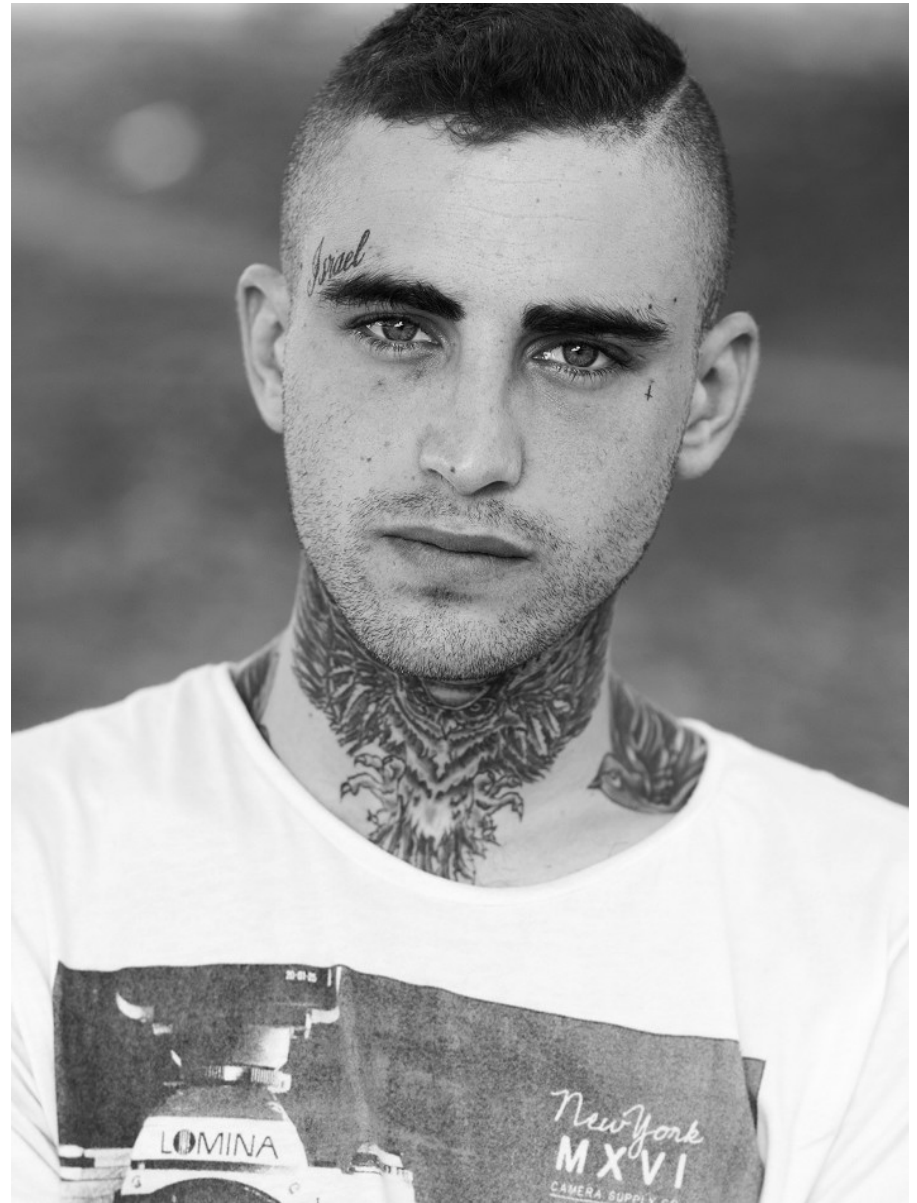

citizen
A Division Of Boss Models

GABRIEL ACKERMAN

Height: 170cm Chest: 89cm Waist: 80cm Shoe: 7 UK Hair: Brown Eyes: Blue

citizen
A Division Of Boss Models

GABRIEL ACKERMAN

Height: 170cm Chest: 89cm Waist: 80cm Shoe: 7 UK Hair: Brown Eyes: Blue

GABRIEL ACKERMAN

Height: 170cm Chest: 89cm Waist: 80cm Shoe: 7 UK Hair: Brown Eyes: Blue

GABRIEL ACKERMAN

Height: 170cm Chest: 89cm Waist: 80cm Shoe: 7 UK Hair: Brown Eyes: Blue

citizen
A Division Of Boss Models

GABRIEL ACKERMAN

Height: 170cm Chest: 89cm Waist: 80cm Shoe: 7 UK Hair: Brown Eyes: Blue

citizen
A Division Of Boss Models

GABRIEL ACKERMAN

Height: 170cm Chest: 89cm Waist: 80cm Shoe: 7 UK Hair: Brown Eyes: Blue