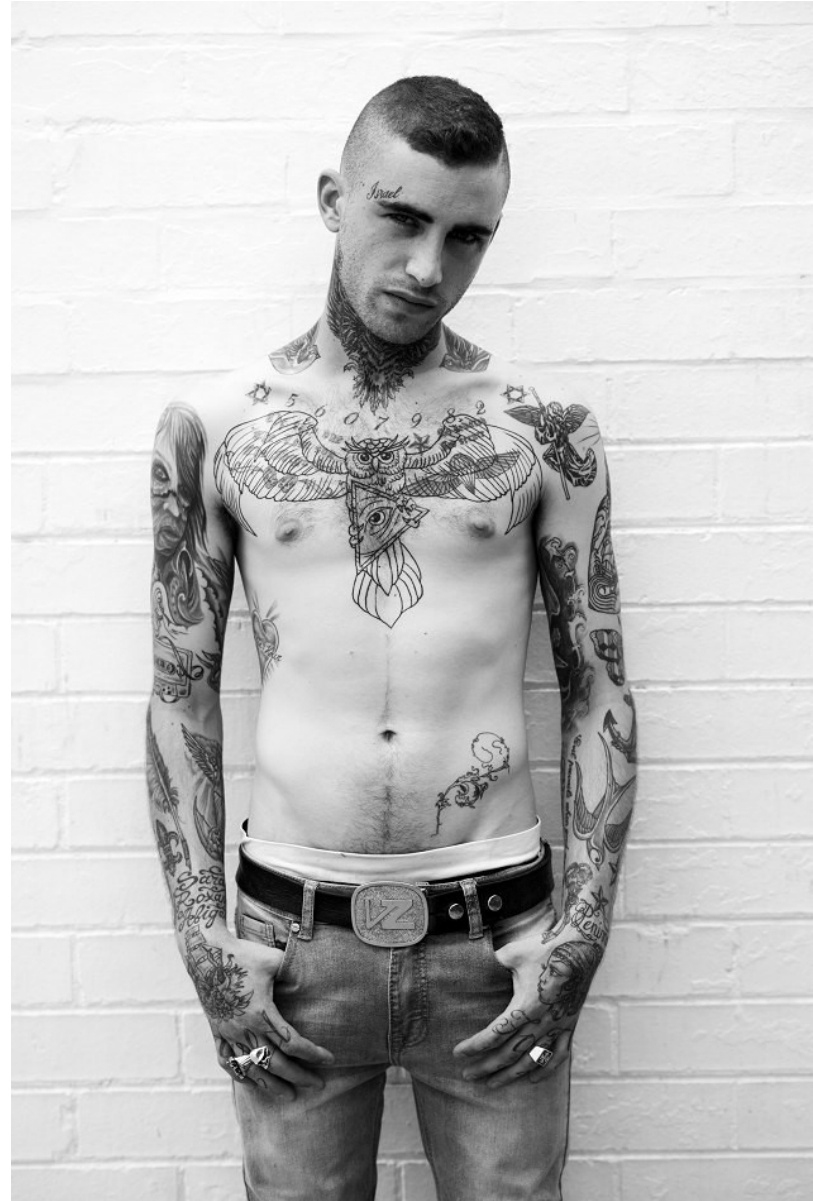

citizen
A Division Of Boss Models

GABRIEL ACKERMAN

Height: 170cm Chest: 89cm Waist: 80cm Shoe: 7 UK Hair: Brown Eyes: Blue

citizen
A Division Of Boss Models

GABRIEL ACKERMAN

Height: 170cm Chest: 89cm Waist: 80cm Shoe: 7 UK Hair: Brown Eyes: Blue

GABRIEL ACKERMAN

Height: 170cm Chest: 89cm Waist: 80cm Shoe: 7 UK Hair: Brown Eyes: Blue

GABRIEL ACKERMAN

Height: 170cm Chest: 89cm Waist: 80cm Shoe: 7 UK Hair: Brown Eyes: Blue

citizen
A Division Of Boss Models

GABRIEL ACKERMAN

Height: 170cm Chest: 89cm Waist: 80cm Shoe: 7 UK Hair: Brown Eyes: Blue

citizen
A Division Of Boss Models

GABRIEL ACKERMAN

Height: 170cm Chest: 89cm Waist: 80cm Shoe: 7 UK Hair: Brown Eyes: Blue