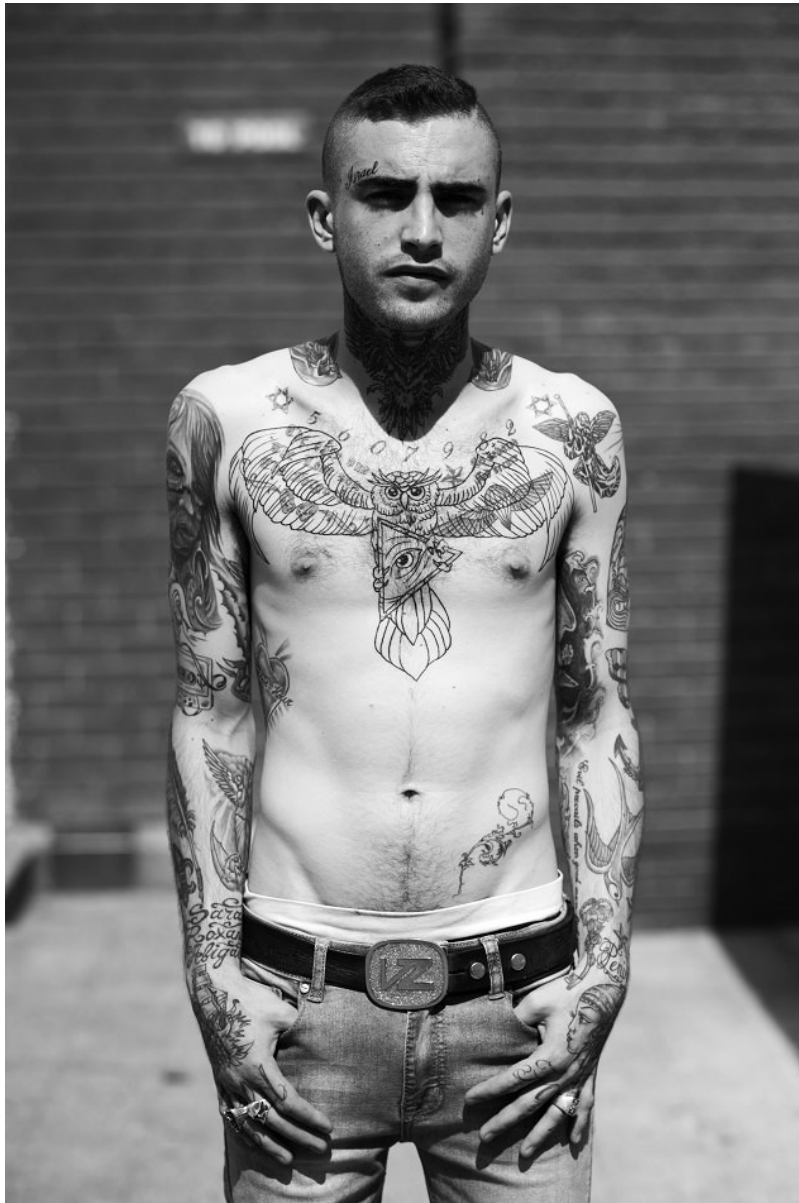

citizen
A Division Of Boss Models

GABRIEL ACKERMAN

Height: 170cm Chest: 89cm Waist: 80cm Shoe: 7 UK Hair: Brown Eyes: Blue

citizen
A Division Of Boss Models

GABRIEL ACKERMAN

Height: 170cm Chest: 89cm Waist: 80cm Shoe: 7 UK Hair: Brown Eyes: Blue

GABRIEL ACKERMAN

Height: 170cm Chest: 89cm Waist: 80cm Shoe: 7 UK Hair: Brown Eyes: Blue

GABRIEL ACKERMAN

Height: 170cm Chest: 89cm Waist: 80cm Shoe: 7 UK Hair: Brown Eyes: Blue

citizen
A Division Of Boss Models

GABRIEL ACKERMAN

Height: 170cm Chest: 89cm Waist: 80cm Shoe: 7 UK Hair: Brown Eyes: Blue

citizen
A Division Of Boss Models

GABRIEL ACKERMAN

Height: 170cm Chest: 89cm Waist: 80cm Shoe: 7 UK Hair: Brown Eyes: Blue