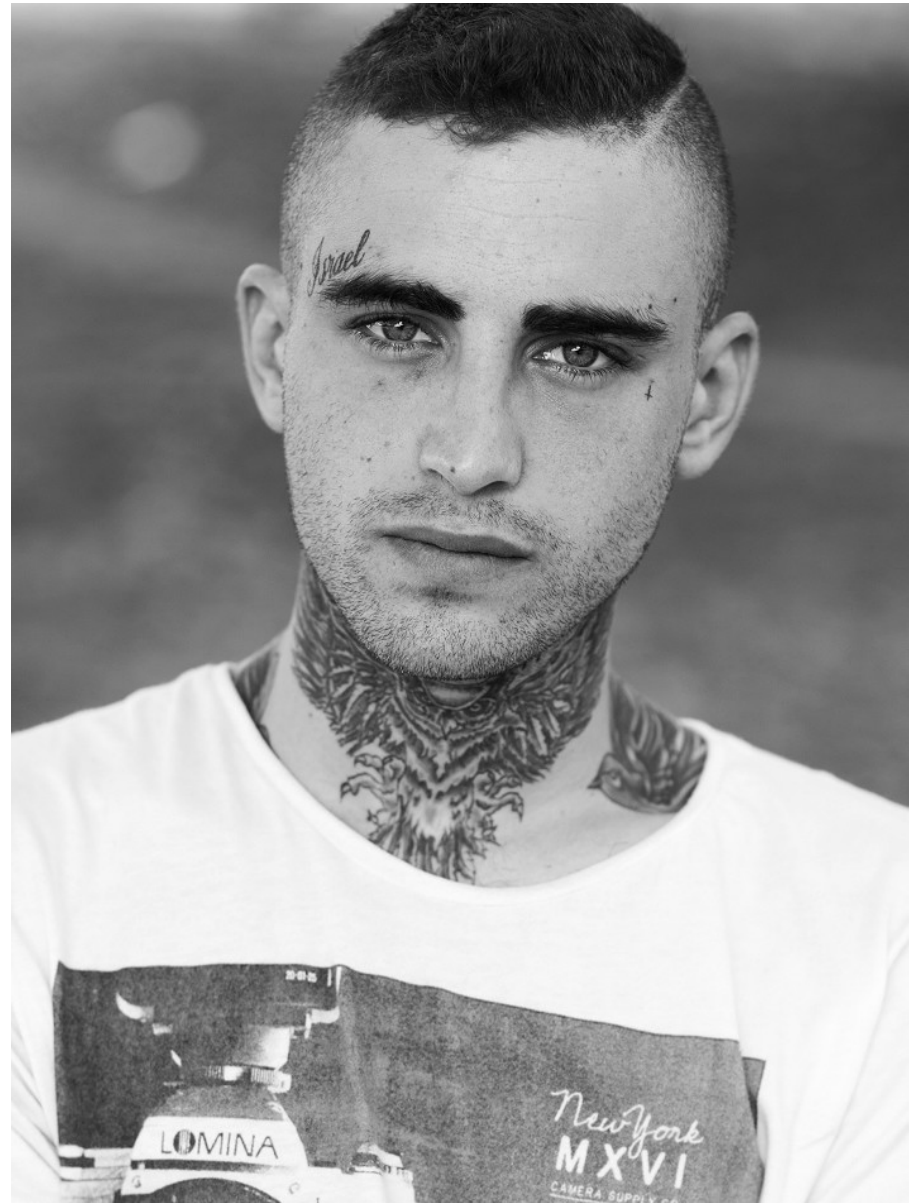

citizen
A Division Of Boss Models

GABRIEL ACKERMAN

Height: 170cm Chest: 89cm Waist: 80cm Shoe: 7 UK Hair: Brown Eyes: Blue

citizen
A Division Of Boss Models

GABRIEL ACKERMAN

Height: 170cm Chest: 89cm Waist: 80cm Shoe: 7 UK Hair: Brown Eyes: Blue

GABRIEL ACKERMAN

Height: 170cm Chest: 89cm Waist: 80cm Shoe: 7 UK Hair: Brown Eyes: Blue

GABRIEL ACKERMAN

Height: 170cm Chest: 89cm Waist: 80cm Shoe: 7 UK Hair: Brown Eyes: Blue

GABRIEL ACKERMAN

Height: 170cm Chest: 89cm Waist: 80cm Shoe: 7 UK Hair: Brown Eyes: Blue

GABRIEL ACKERMAN

Height: 170cm Chest: 89cm Waist: 80cm Shoe: 7 UK Hair: Brown Eyes: Blue

GABRIEL ACKERMAN

Height: 170cm Chest: 89cm Waist: 80cm Shoe: 7 UK Hair: Brown Eyes: Blue

citizen
A Division Of Boss Models

GABRIEL ACKERMAN

Height: 170cm Chest: 89cm Waist: 80cm Shoe: 7 UK Hair: Brown Eyes: Blue