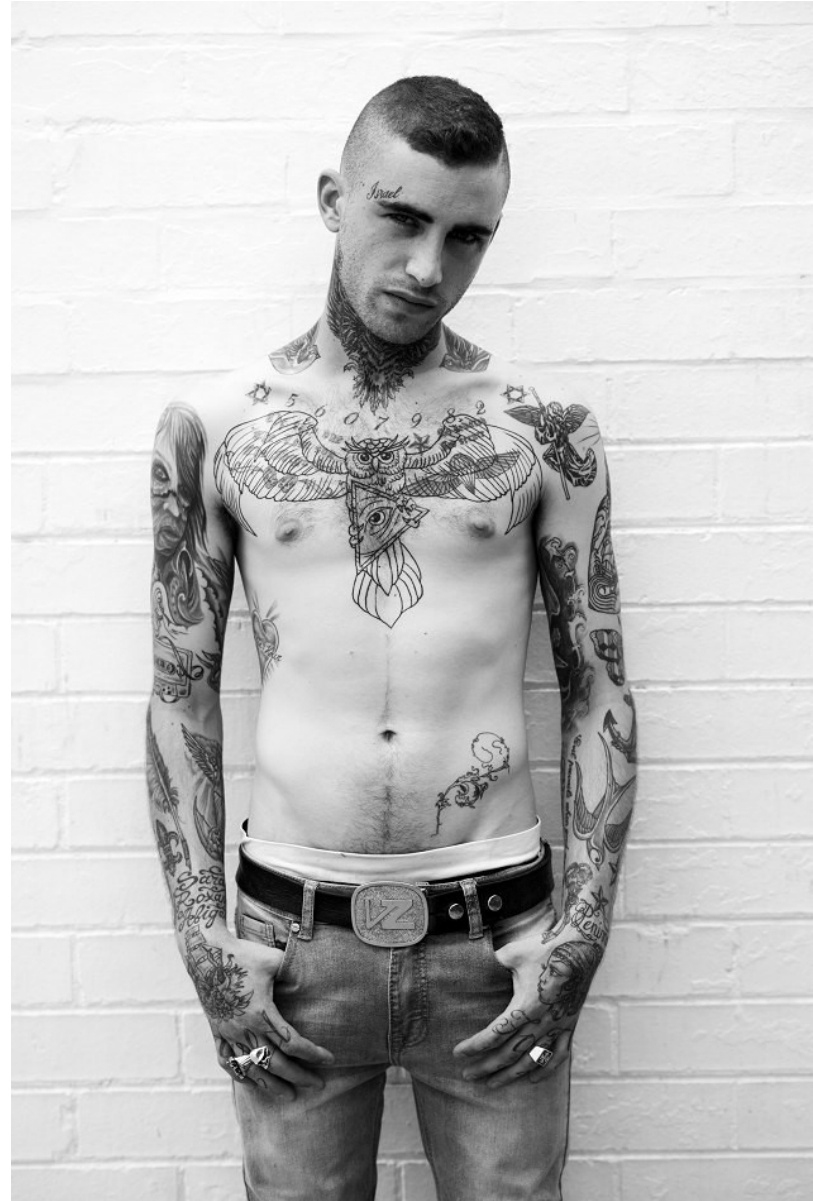

citizen
A Division Of Boss Models

GABRIEL ACKERMAN

Height: 170cm Chest: 89cm Waist: 80cm Shoe: 7 UK Hair: Brown Eyes: Blue

citizen
A Division Of Boss Models

GABRIEL ACKERMAN

Height: 170cm Chest: 89cm Waist: 80cm Shoe: 7 UK Hair: Brown Eyes: Blue

GABRIEL ACKERMAN

Height: 170cm Chest: 89cm Waist: 80cm Shoe: 7 UK Hair: Brown Eyes: Blue

GABRIEL ACKERMAN

Height: 170cm Chest: 89cm Waist: 80cm Shoe: 7 UK Hair: Brown Eyes: Blue

GABRIEL ACKERMAN

Height: 170cm Chest: 89cm Waist: 80cm Shoe: 7 UK Hair: Brown Eyes: Blue

GABRIEL ACKERMAN

Height: 170cm Chest: 89cm Waist: 80cm Shoe: 7 UK Hair: Brown Eyes: Blue

citizen
A Division Of Boss Models

GABRIEL ACKERMAN

Height: 170cm Chest: 89cm Waist: 80cm Shoe: 7 UK Hair: Brown Eyes: Blue

citizen
A Division Of Boss Models

GABRIEL ACKERMAN

Height: 170cm Chest: 89cm Waist: 80cm Shoe: 7 UK Hair: Brown Eyes: Blue