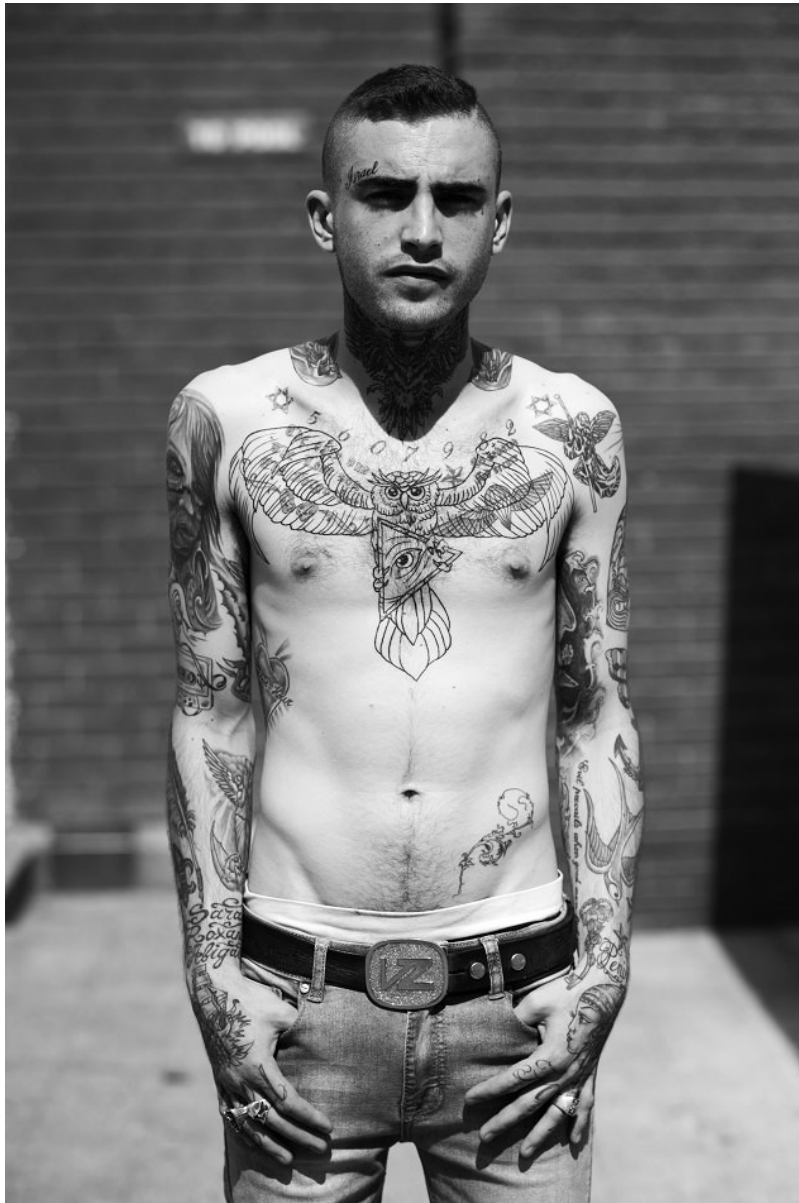

citizen
A Division Of Boss Models

GABRIEL ACKERMAN

Height: 170cm Chest: 89cm Waist: 80cm Shoe: 7 UK Hair: Brown Eyes: Blue

citizen
A Division Of Boss Models

GABRIEL ACKERMAN

Height: 170cm Chest: 89cm Waist: 80cm Shoe: 7 UK Hair: Brown Eyes: Blue

GABRIEL ACKERMAN

Height: 170cm Chest: 89cm Waist: 80cm Shoe: 7 UK Hair: Brown Eyes: Blue

GABRIEL ACKERMAN

Height: 170cm Chest: 89cm Waist: 80cm Shoe: 7 UK Hair: Brown Eyes: Blue

GABRIEL ACKERMAN

Height: 170cm Chest: 89cm Waist: 80cm Shoe: 7 UK Hair: Brown Eyes: Blue

citizen
A Division Of Boss Models

GABRIEL ACKERMAN

Height: 170cm Chest: 89cm Waist: 80cm Shoe: 7 UK Hair: Brown Eyes: Blue

GABRIEL ACKERMAN

Height: 170cm Chest: 89cm Waist: 80cm Shoe: 7 UK Hair: Brown Eyes: Blue

citizen
A Division Of Boss Models

GABRIEL ACKERMAN

Height: 170cm Chest: 89cm Waist: 80cm Shoe: 7 UK Hair: Brown Eyes: Blue