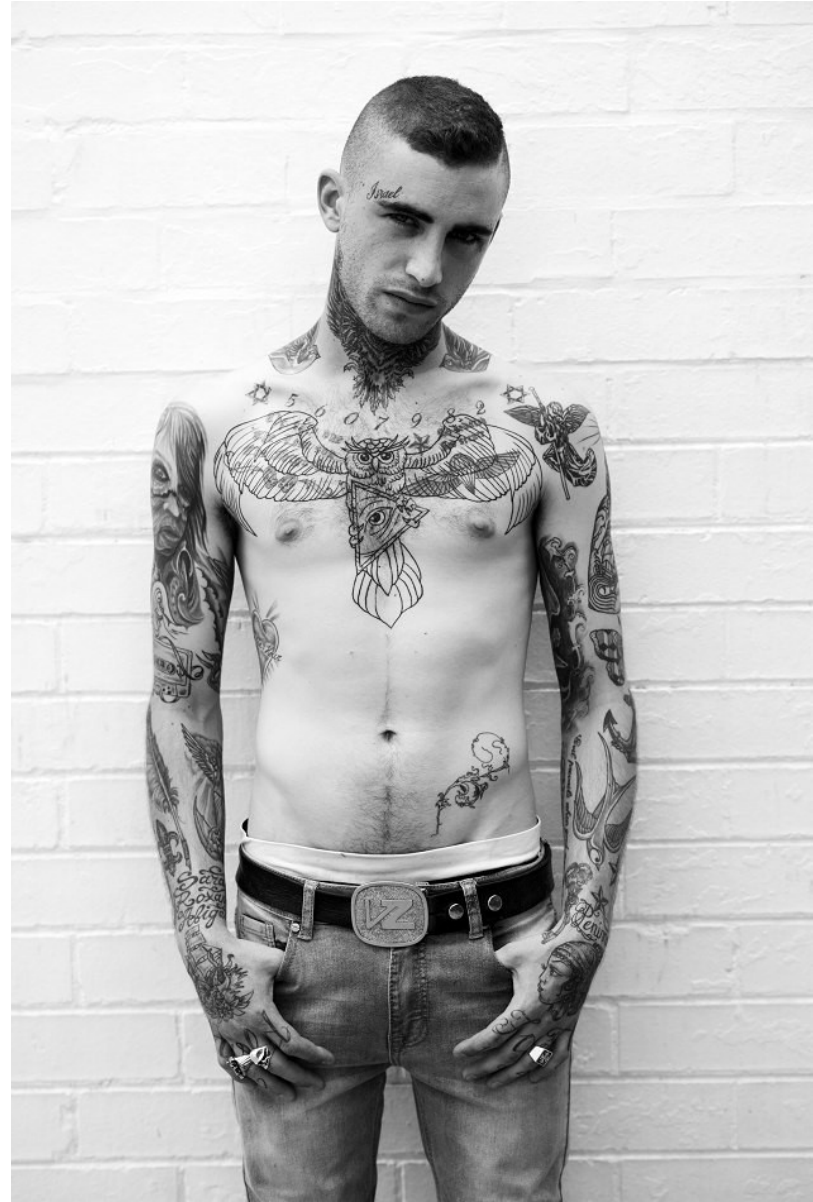

citizen
A Division Of Boss Models

GABRIEL ACKERMAN

Height: 170cm Chest: 89cm Waist: 80cm Shoe: 7 UK Hair: Brown Eyes: Blue

citizen
A Division Of Boss Models

GABRIEL ACKERMAN

Height: 170cm Chest: 89cm Waist: 80cm Shoe: 7 UK Hair: Brown Eyes: Blue

GABRIEL ACKERMAN

Height: 170cm Chest: 89cm Waist: 80cm Shoe: 7 UK Hair: Brown Eyes: Blue

GABRIEL ACKERMAN

Height: 170cm Chest: 89cm Waist: 80cm Shoe: 7 UK Hair: Brown Eyes: Blue

GABRIEL ACKERMAN

Height: 170cm Chest: 89cm Waist: 80cm Shoe: 7 UK Hair: Brown Eyes: Blue

citizen
A Division Of Boss Models

GABRIEL ACKERMAN

Height: 170cm Chest: 89cm Waist: 80cm Shoe: 7 UK Hair: Brown Eyes: Blue

GABRIEL ACKERMAN

Height: 170cm Chest: 89cm Waist: 80cm Shoe: 7 UK Hair: Brown Eyes: Blue

citizen
A Division Of Boss Models

GABRIEL ACKERMAN

Height: 170cm Chest: 89cm Waist: 80cm Shoe: 7 UK Hair: Brown Eyes: Blue