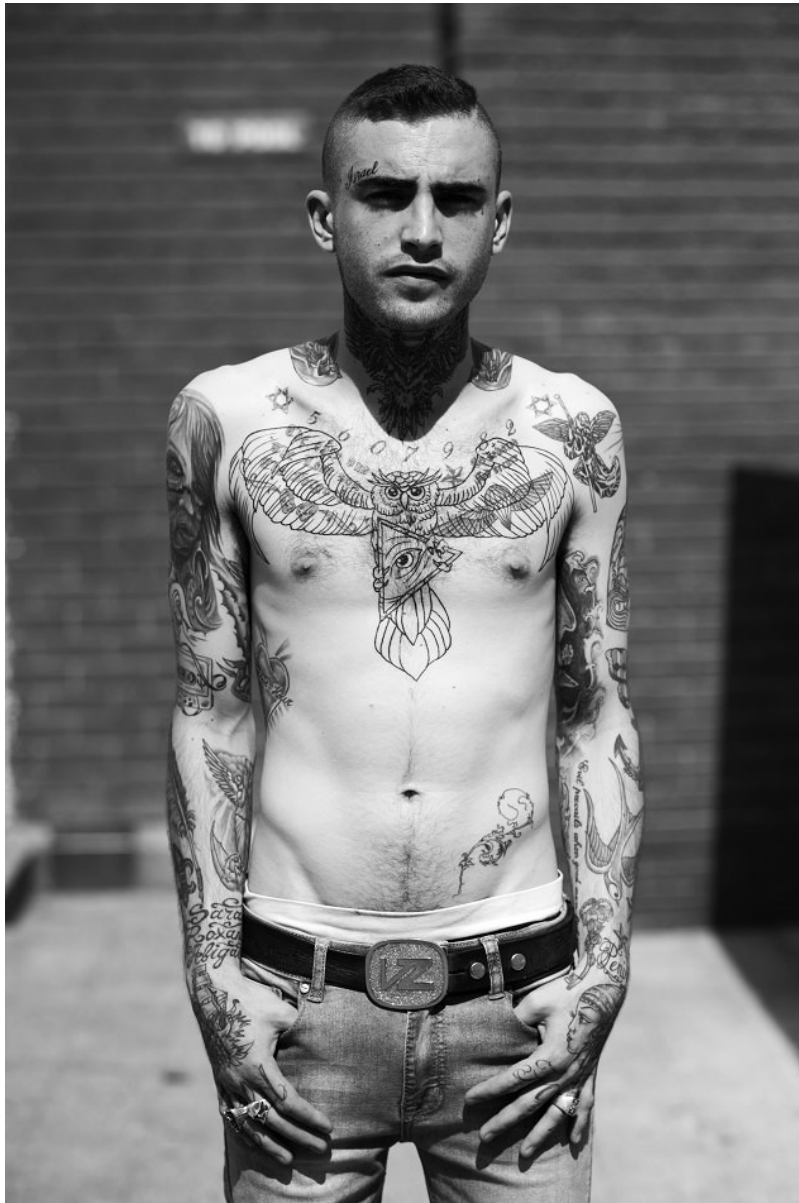

citizen
A Division Of Boss Models

GABRIEL ACKERMAN

Height: 170cm Chest: 89cm Waist: 80cm Shoe: 7 UK Hair: Brown Eyes: Blue

citizen
A Division Of Boss Models

GABRIEL ACKERMAN

Height: 170cm Chest: 89cm Waist: 80cm Shoe: 7 UK Hair: Brown Eyes: Blue

GABRIEL ACKERMAN

Height: 170cm Chest: 89cm Waist: 80cm Shoe: 7 UK Hair: Brown Eyes: Blue

GABRIEL ACKERMAN

Height: 170cm Chest: 89cm Waist: 80cm Shoe: 7 UK Hair: Brown Eyes: Blue

GABRIEL ACKERMAN

Height: 170cm Chest: 89cm Waist: 80cm Shoe: 7 UK Hair: Brown Eyes: Blue

GABRIEL ACKERMAN

Height: 170cm Chest: 89cm Waist: 80cm Shoe: 7 UK Hair: Brown Eyes: Blue

citizen
A Division Of Boss Models

GABRIEL ACKERMAN

Height: 170cm Chest: 89cm Waist: 80cm Shoe: 7 UK Hair: Brown Eyes: Blue

citizen
A Division Of Boss Models

GABRIEL ACKERMAN

Height: 170cm Chest: 89cm Waist: 80cm Shoe: 7 UK Hair: Brown Eyes: Blue