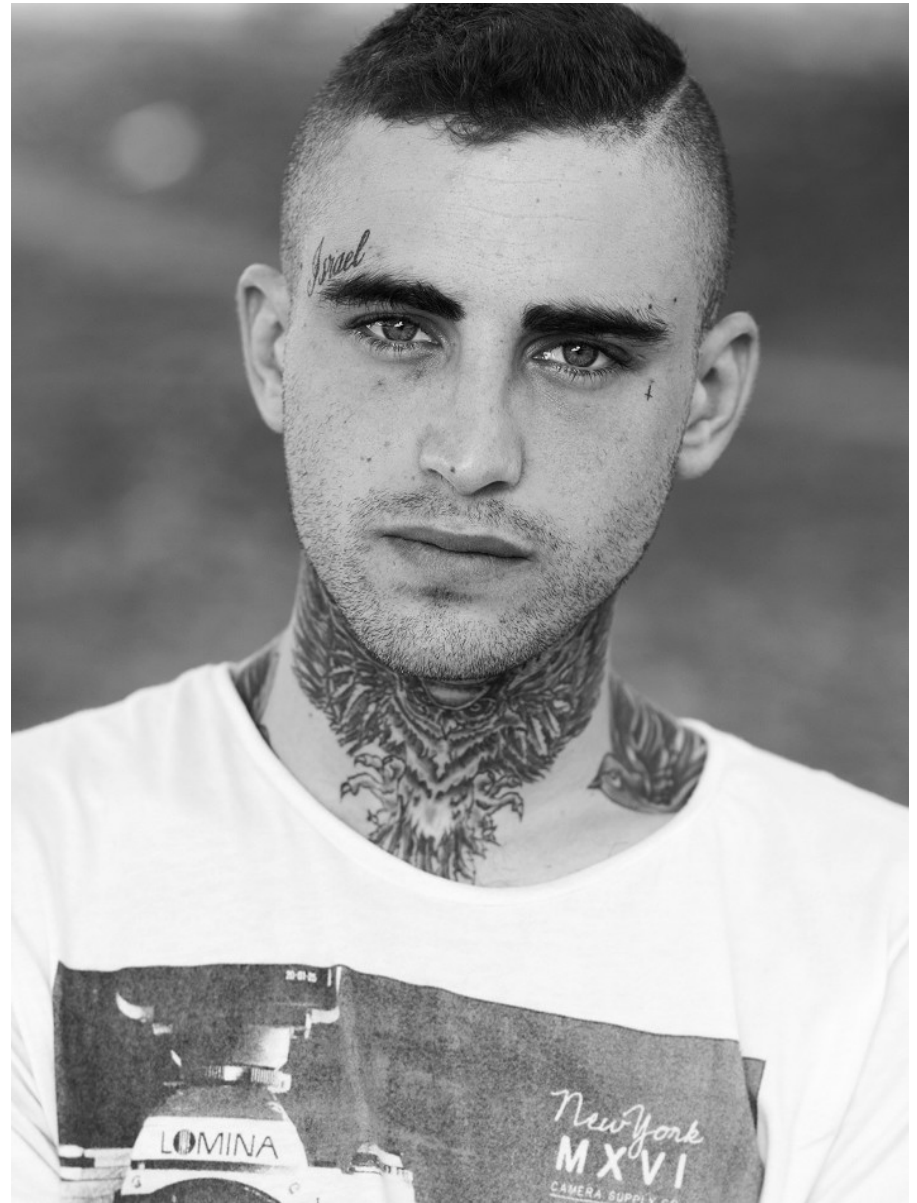

citizen
A Division Of Boss Models

GABRIEL ACKERMAN

Height: 170cm Chest: 89cm Waist: 80cm Shoe: 7 UK Hair: Brown Eyes: Blue

citizen
A Division Of Boss Models

GABRIEL ACKERMAN

Height: 170cm Chest: 89cm Waist: 80cm Shoe: 7 UK Hair: Brown Eyes: Blue

GABRIEL ACKERMAN

Height: 170cm Chest: 89cm Waist: 80cm Shoe: 7 UK Hair: Brown Eyes: Blue

GABRIEL ACKERMAN

Height: 170cm Chest: 89cm Waist: 80cm Shoe: 7 UK Hair: Brown Eyes: Blue

GABRIEL ACKERMAN

Height: 170cm Chest: 89cm Waist: 80cm Shoe: 7 UK Hair: Brown Eyes: Blue

GABRIEL ACKERMAN

Height: 170cm Chest: 89cm Waist: 80cm Shoe: 7 UK Hair: Brown Eyes: Blue

citizen
A Division Of Boss Models

GABRIEL ACKERMAN

Height: 170cm Chest: 89cm Waist: 80cm Shoe: 7 UK Hair: Brown Eyes: Blue

citizen
A Division Of Boss Models

GABRIEL ACKERMAN

Height: 170cm Chest: 89cm Waist: 80cm Shoe: 7 UK Hair: Brown Eyes: Blue