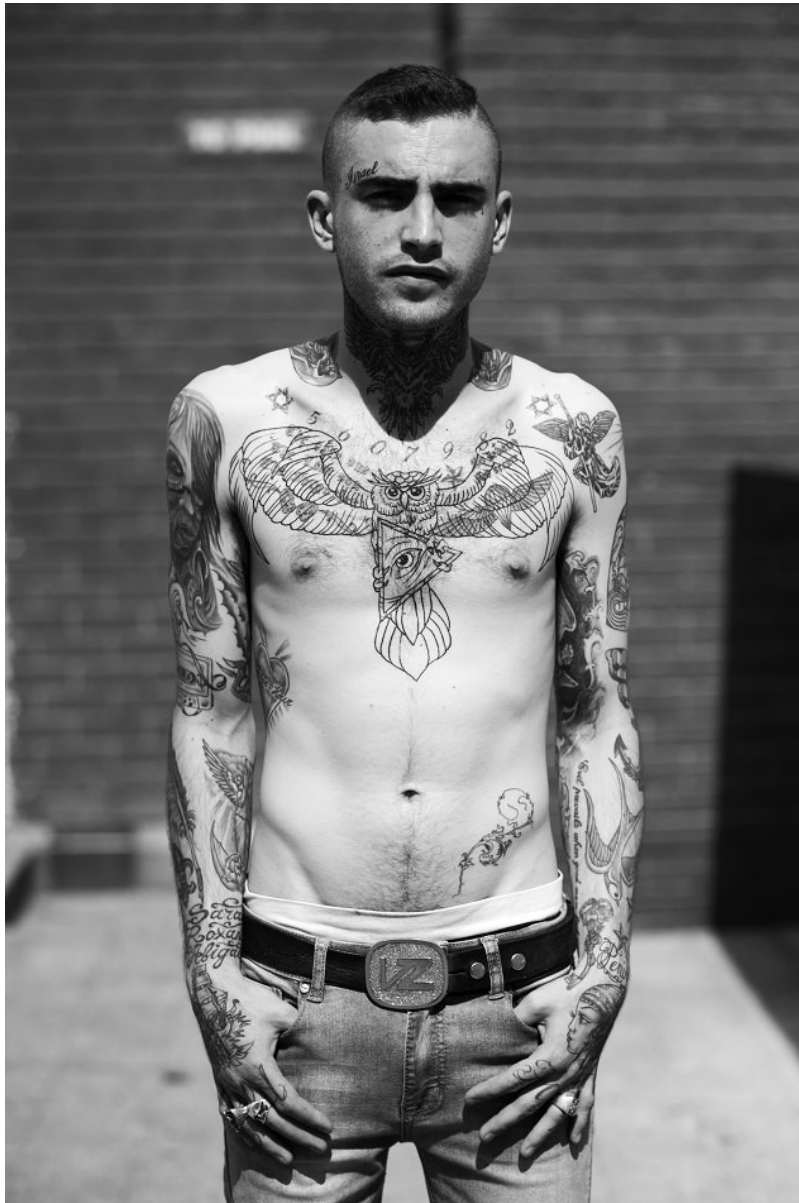

citizen
A Division Of Boss Models

GABRIEL ACKERMAN

Height: 170cm Chest: 89cm Waist: 80cm Shoe: 7 UK Hair: Brown Eyes: Blue

citizen
A Division Of Boss Models

GABRIEL ACKERMAN

Height: 170cm Chest: 89cm Waist: 80cm Shoe: 7 UK Hair: Brown Eyes: Blue

GABRIEL ACKERMAN

Height: 170cm Chest: 89cm Waist: 80cm Shoe: 7 UK Hair: Brown Eyes: Blue

GABRIEL ACKERMAN

Height: 170cm Chest: 89cm Waist: 80cm Shoe: 7 UK Hair: Brown Eyes: Blue

GABRIEL ACKERMAN

Height: 170cm Chest: 89cm Waist: 80cm Shoe: 7 UK Hair: Brown Eyes: Blue

GABRIEL ACKERMAN

Height: 170cm Chest: 89cm Waist: 80cm Shoe: 7 UK Hair: Brown Eyes: Blue

GABRIEL ACKERMAN

Height: 170cm Chest: 89cm Waist: 80cm Shoe: 7 UK Hair: Brown Eyes: Blue

citizen
A Division Of Boss Models

GABRIEL ACKERMAN

Height: 170cm Chest: 89cm Waist: 80cm Shoe: 7 UK Hair: Brown Eyes: Blue