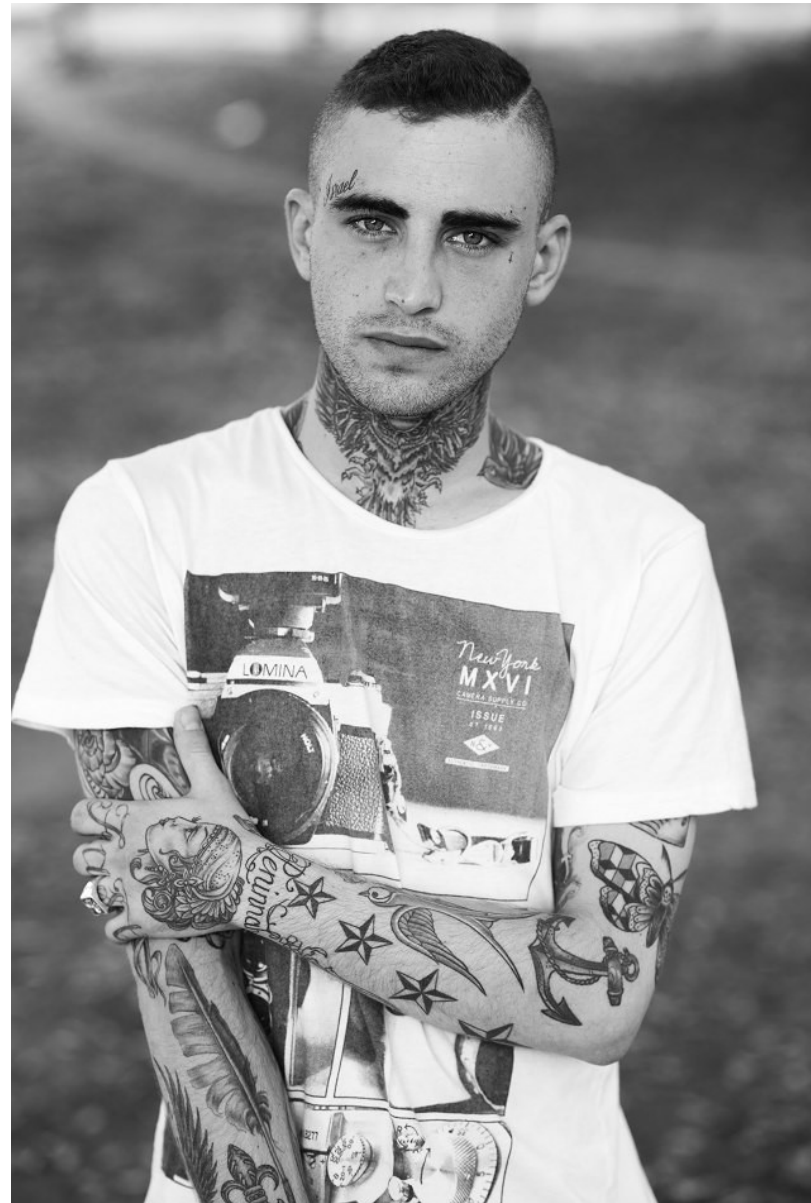

citizen
A Division Of Boss Models

GABRIEL ACKERMAN

Height: 170cm Chest: 89cm Waist: 80cm Shoe: 7 UK Hair: Brown Eyes: Blue

citizen
A Division Of Boss Models

GABRIEL ACKERMAN

Height: 170cm Chest: 89cm Waist: 80cm Shoe: 7 UK Hair: Brown Eyes: Blue

GABRIEL ACKERMAN

Height: 170cm Chest: 89cm Waist: 80cm Shoe: 7 UK Hair: Brown Eyes: Blue

GABRIEL ACKERMAN

Height: 170cm Chest: 89cm Waist: 80cm Shoe: 7 UK Hair: Brown Eyes: Blue

citizen
A Division Of Boss Models

GABRIEL ACKERMAN

Height: 170cm Chest: 89cm Waist: 80cm Shoe: 7 UK Hair: Brown Eyes: Blue

citizen
A Division Of Boss Models

GABRIEL ACKERMAN

Height: 170cm Chest: 89cm Waist: 80cm Shoe: 7 UK Hair: Brown Eyes: Blue