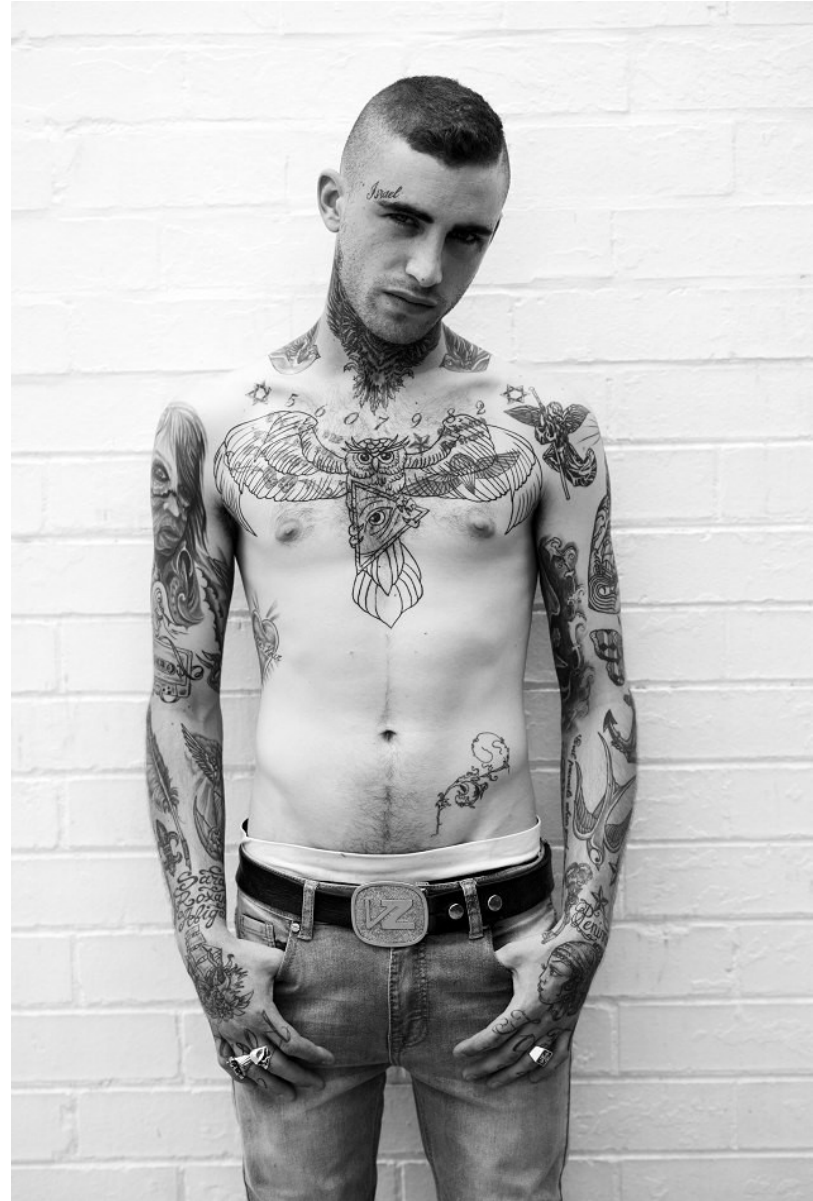

citizen
A Division Of Boss Models

GABRIEL ACKERMAN

Height: 170cm Chest: 89cm Waist: 80cm Shoe: 7 UK Hair: Brown Eyes: Blue

citizen
A Division Of Boss Models

GABRIEL ACKERMAN

Height: 170cm Chest: 89cm Waist: 80cm Shoe: 7 UK Hair: Brown Eyes: Blue

GABRIEL ACKERMAN

Height: 170cm Chest: 89cm Waist: 80cm Shoe: 7 UK Hair: Brown Eyes: Blue

GABRIEL ACKERMAN

Height: 170cm Chest: 89cm Waist: 80cm Shoe: 7 UK Hair: Brown Eyes: Blue

GABRIEL ACKERMAN

Height: 170cm Chest: 89cm Waist: 80cm Shoe: 7 UK Hair: Brown Eyes: Blue

GABRIEL ACKERMAN

Height: 170cm Chest: 89cm Waist: 80cm Shoe: 7 UK Hair: Brown Eyes: Blue

GABRIEL ACKERMAN

Height: 170cm Chest: 89cm Waist: 80cm Shoe: 7 UK Hair: Brown Eyes: Blue

citizen
A Division Of Boss Models

GABRIEL ACKERMAN

Height: 170cm Chest: 89cm Waist: 80cm Shoe: 7 UK Hair: Brown Eyes: Blue