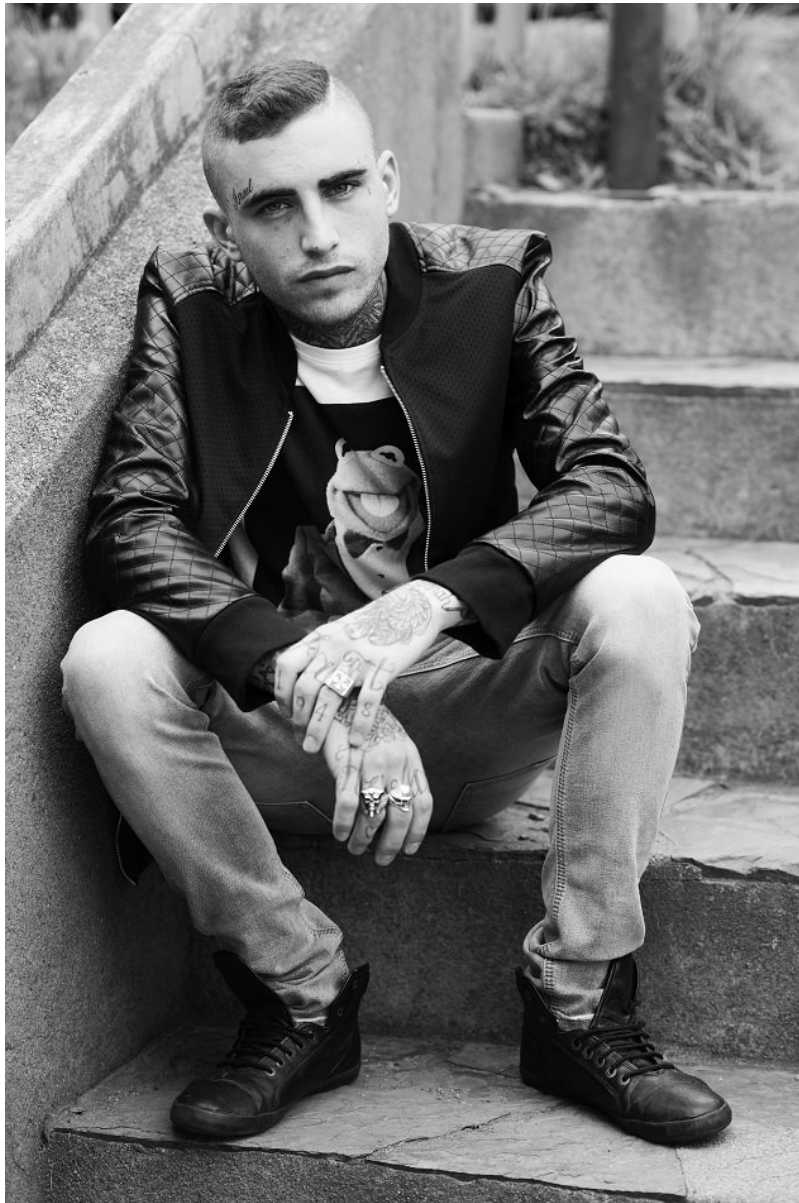

citizen
A Division Of Boss Models

GABRIEL ACKERMAN

Height: 170cm Chest: 89cm Waist: 80cm Shoe: 7 UK Hair: Brown Eyes: Blue

citizen
A Division Of Boss Models

GABRIEL ACKERMAN

Height: 170cm Chest: 89cm Waist: 80cm Shoe: 7 UK Hair: Brown Eyes: Blue

GABRIEL ACKERMAN

Height: 170cm Chest: 89cm Waist: 80cm Shoe: 7 UK Hair: Brown Eyes: Blue

GABRIEL ACKERMAN

Height: 170cm Chest: 89cm Waist: 80cm Shoe: 7 UK Hair: Brown Eyes: Blue

citizen
A Division Of Boss Models

GABRIEL ACKERMAN

Height: 170cm Chest: 89cm Waist: 80cm Shoe: 7 UK Hair: Brown Eyes: Blue

citizen
A Division Of Boss Models

GABRIEL ACKERMAN

Height: 170cm Chest: 89cm Waist: 80cm Shoe: 7 UK Hair: Brown Eyes: Blue