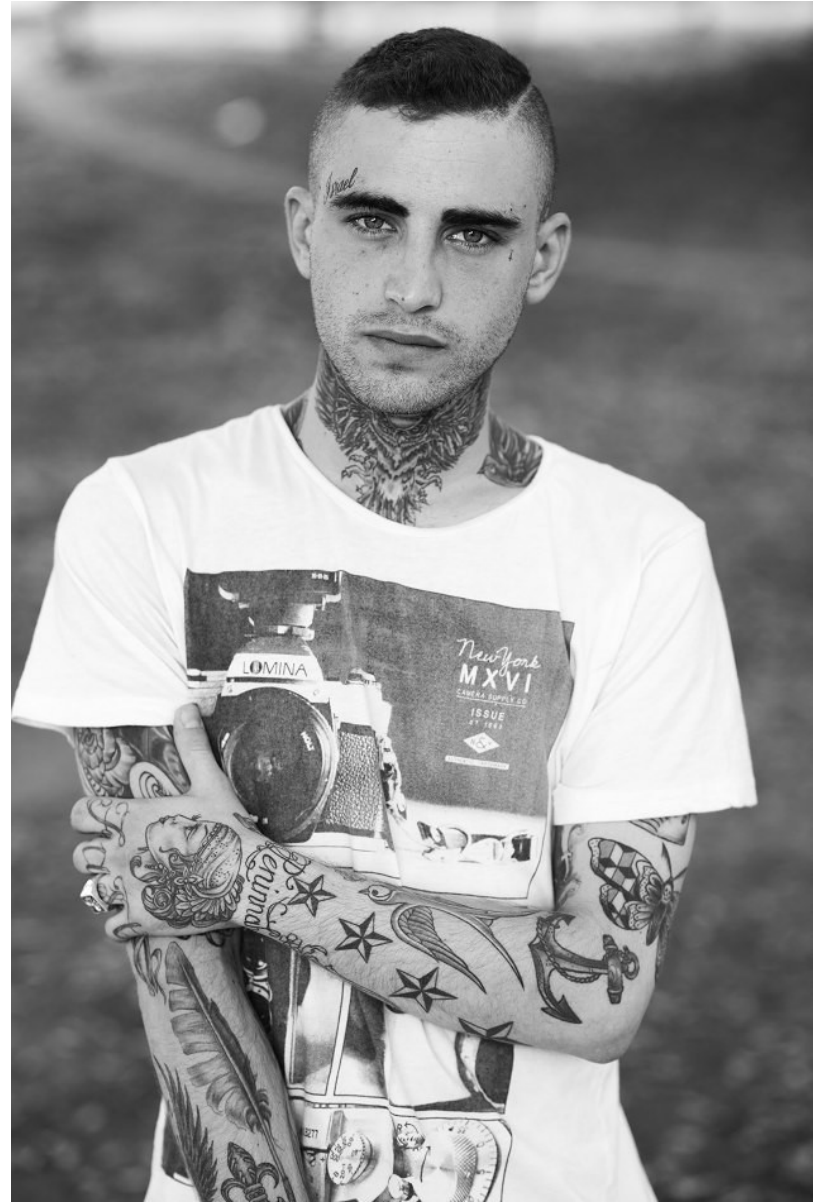

citizen
A Division Of Boss Models

GABRIEL ACKERMAN

Height: 170cm Chest: 89cm Waist: 80cm Shoe: 7 UK Hair: Brown Eyes: Blue

citizen
A Division Of Boss Models

GABRIEL ACKERMAN

Height: 170cm Chest: 89cm Waist: 80cm Shoe: 7 UK Hair: Brown Eyes: Blue

GABRIEL ACKERMAN

Height: 170cm Chest: 89cm Waist: 80cm Shoe: 7 UK Hair: Brown Eyes: Blue

GABRIEL ACKERMAN

Height: 170cm Chest: 89cm Waist: 80cm Shoe: 7 UK Hair: Brown Eyes: Blue

GABRIEL ACKERMAN

Height: 170cm Chest: 89cm Waist: 80cm Shoe: 7 UK Hair: Brown Eyes: Blue

GABRIEL ACKERMAN

Height: 170cm Chest: 89cm Waist: 80cm Shoe: 7 UK Hair: Brown Eyes: Blue

citizen
A Division Of Boss Models

GABRIEL ACKERMAN

Height: 170cm Chest: 89cm Waist: 80cm Shoe: 7 UK Hair: Brown Eyes: Blue

citizen
A Division Of Boss Models

GABRIEL ACKERMAN

Height: 170cm Chest: 89cm Waist: 80cm Shoe: 7 UK Hair: Brown Eyes: Blue