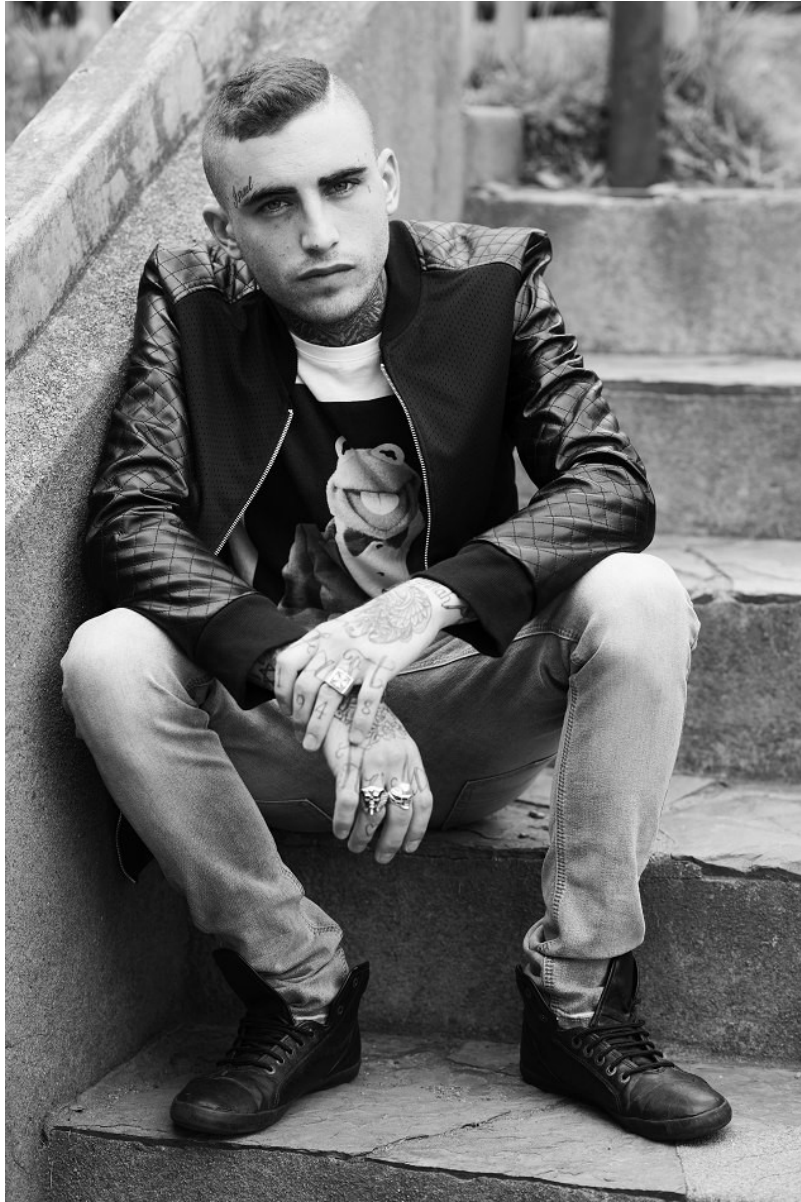

citizen
A Division Of Boss Models

GABRIEL ACKERMAN

Height: 170cm Chest: 89cm Waist: 80cm Shoe: 7 UK Hair: Brown Eyes: Blue

citizen
A Division Of Boss Models

GABRIEL ACKERMAN

Height: 170cm Chest: 89cm Waist: 80cm Shoe: 7 UK Hair: Brown Eyes: Blue

citizen
A Division Of Boss Models

GABRIEL ACKERMAN

Height: 170cm Chest: 89cm Waist: 80cm Shoe: 7 UK Hair: Brown Eyes: Blue

GABRIEL ACKERMAN

Height: 170cm Chest: 89cm Waist: 80cm Shoe: 7 UK Hair: Brown Eyes: Blue

citizen
A Division Of Boss Models

GABRIEL ACKERMAN

Height: 170cm Chest: 89cm Waist: 80cm Shoe: 7 UK Hair: Brown Eyes: Blue