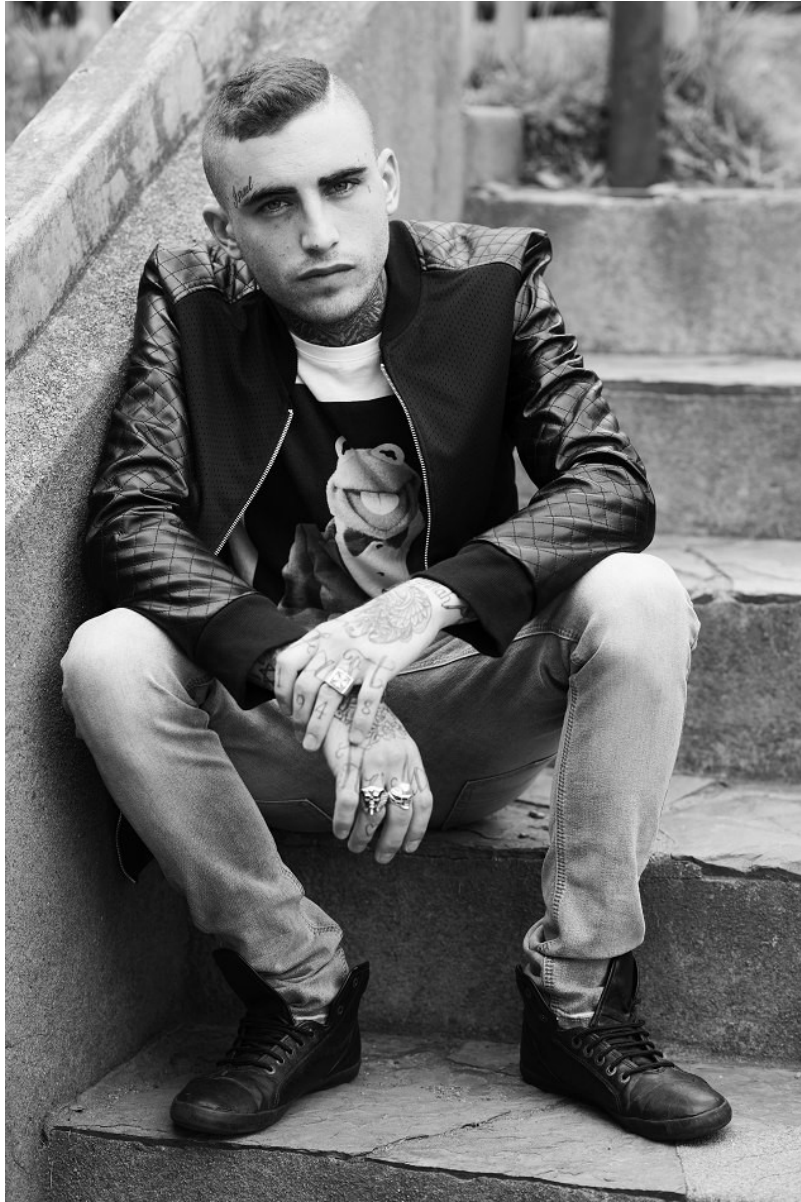

citizen
A Division Of Boss Models

GABRIEL ACKERMAN

Height: 170cm Chest: 89cm Waist: 80cm Shoe: 7 UK Hair: Brown Eyes: Blue

citizen
A Division Of Boss Models

GABRIEL ACKERMAN

Height: 170cm Chest: 89cm Waist: 80cm Shoe: 7 UK Hair: Brown Eyes: Blue

GABRIEL ACKERMAN

Height: 170cm Chest: 89cm Waist: 80cm Shoe: 7 UK Hair: Brown Eyes: Blue

citizen
A Division Of Boss Models

GABRIEL ACKERMAN

Height: 170cm Chest: 89cm Waist: 80cm Shoe: 7 UK Hair: Brown Eyes: Blue

citizen
A Division Of Boss Models

GABRIEL ACKERMAN

Height: 170cm Chest: 89cm Waist: 80cm Shoe: 7 UK Hair: Brown Eyes: Blue