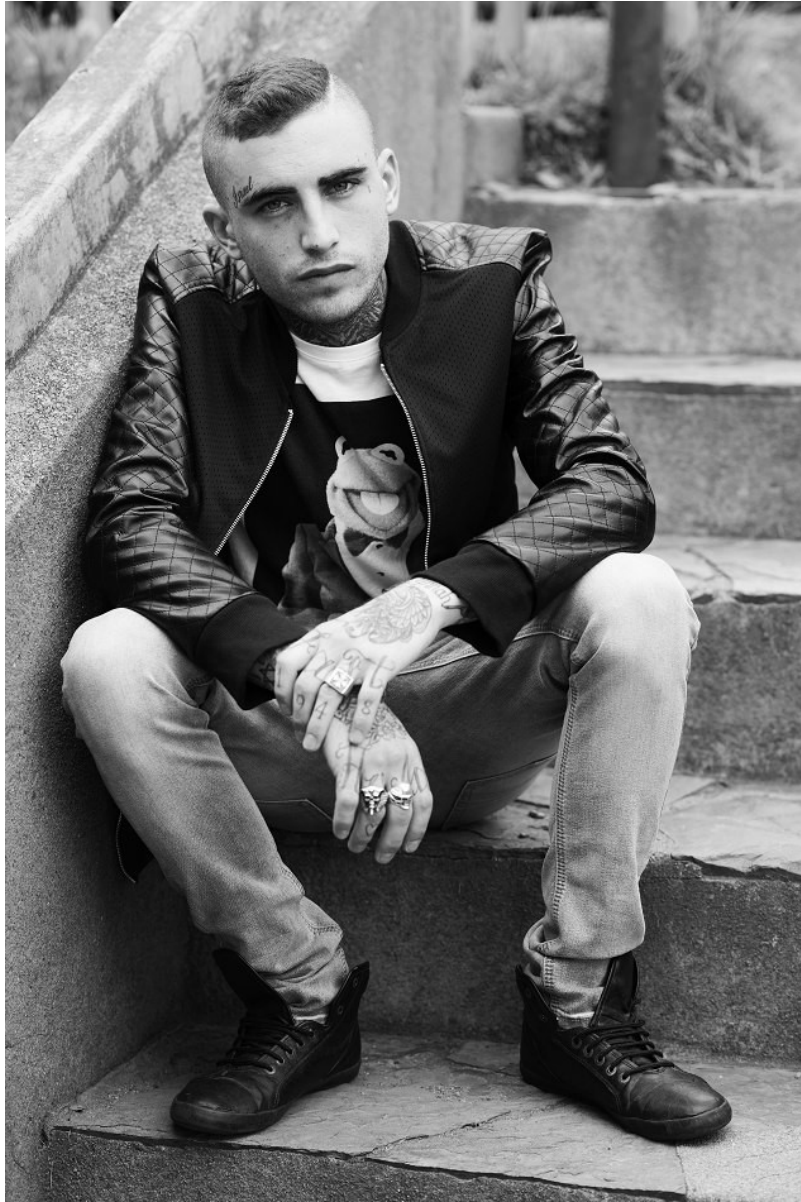

citizen
A Division Of Boss Models

GABRIEL ACKERMAN

Height: 170cm Chest: 89cm Waist: 80cm Shoe: 7 UK Hair: Brown Eyes: Blue

citizen
A Division Of Boss Models

GABRIEL ACKERMAN

Height: 170cm Chest: 89cm Waist: 80cm Shoe: 7 UK Hair: Brown Eyes: Blue

GABRIEL ACKERMAN

Height: 170cm Chest: 89cm Waist: 80cm Shoe: 7 UK Hair: Brown Eyes: Blue

GABRIEL ACKERMAN

Height: 170cm Chest: 89cm Waist: 80cm Shoe: 7 UK Hair: Brown Eyes: Blue

citizen
A Division Of Boss Models