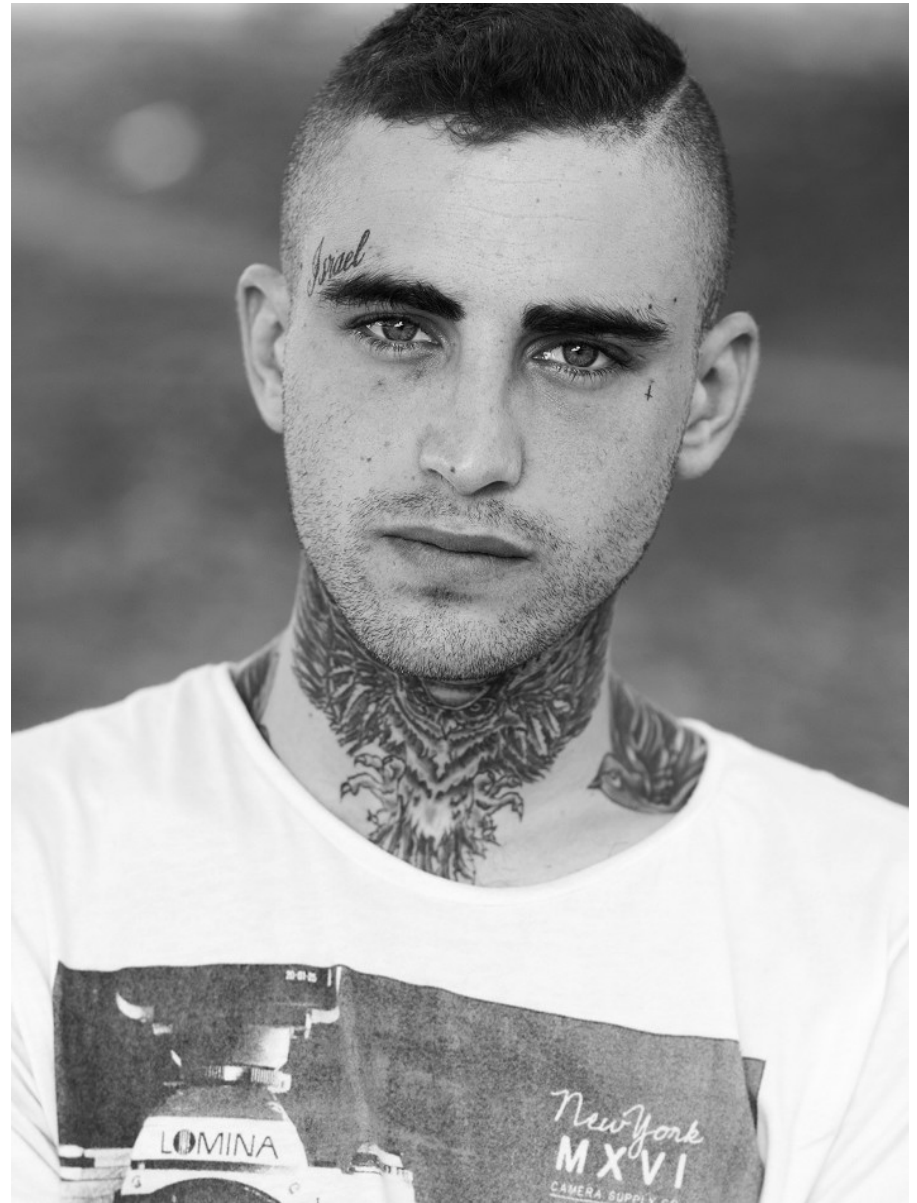

citizen
A Division Of Boss Models

GABRIEL ACKERMAN

Height: 170cm Chest: 89cm Waist: 80cm Shoe: 7 UK Hair: Brown Eyes: Blue

citizen
A Division Of Boss Models

GABRIEL ACKERMAN

Height: 170cm Chest: 89cm Waist: 80cm Shoe: 7 UK Hair: Brown Eyes: Blue

GABRIEL ACKERMAN

Height: 170cm Chest: 89cm Waist: 80cm Shoe: 7 UK Hair: Brown Eyes: Blue

GABRIEL ACKERMAN

Height: 170cm Chest: 89cm Waist: 80cm Shoe: 7 UK Hair: Brown Eyes: Blue

GABRIEL ACKERMAN

Height: 170cm Chest: 89cm Waist: 80cm Shoe: 7 UK Hair: Brown Eyes: Blue

citizen
A Division Of Boss Models

GABRIEL ACKERMAN

Height: 170cm Chest: 89cm Waist: 80cm Shoe: 7 UK Hair: Brown Eyes: Blue

GABRIEL ACKERMAN

Height: 170cm Chest: 89cm Waist: 80cm Shoe: 7 UK Hair: Brown Eyes: Blue

citizen
A Division Of Boss Models

GABRIEL ACKERMAN

Height: 170cm Chest: 89cm Waist: 80cm Shoe: 7 UK Hair: Brown Eyes: Blue