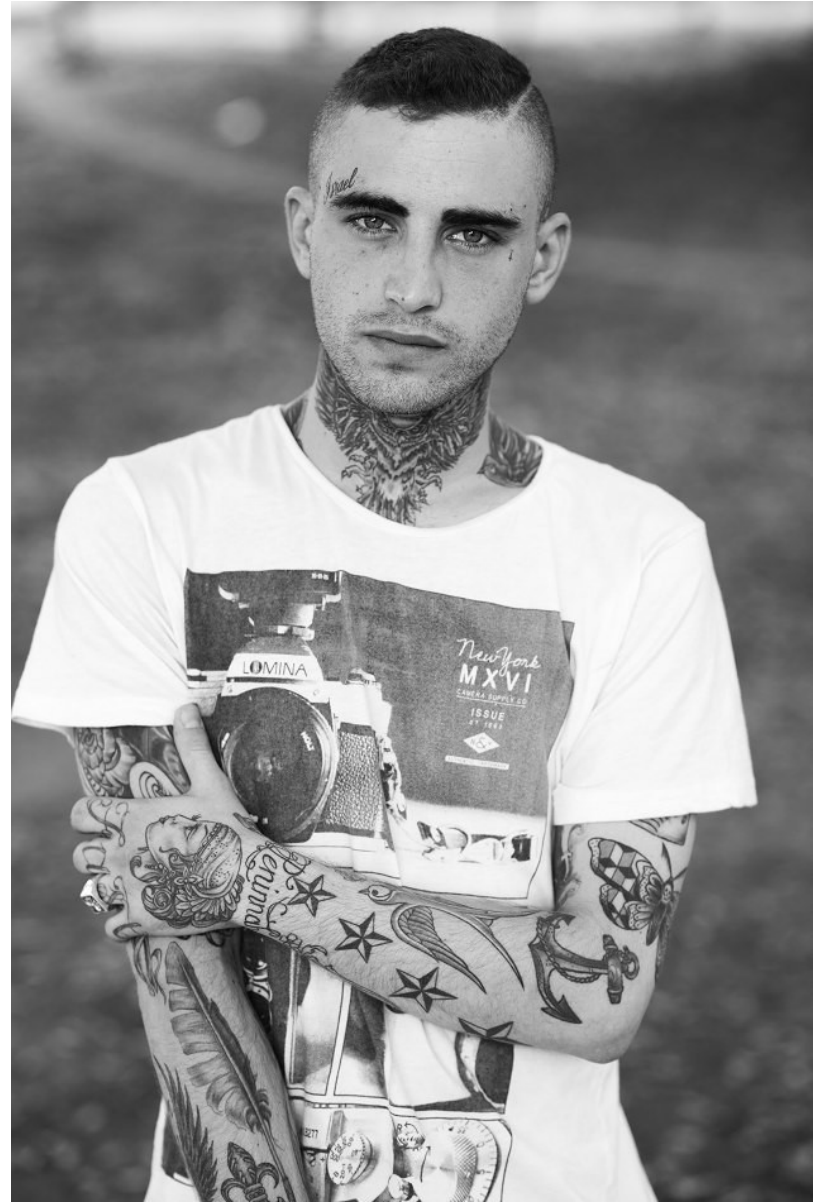

citizen
A Division Of Boss Models

GABRIEL ACKERMAN

Height: 170cm Chest: 89cm Waist: 80cm Shoe: 7 UK Hair: Brown Eyes: Blue

citizen
A Division Of Boss Models

GABRIEL ACKERMAN

Height: 170cm Chest: 89cm Waist: 80cm Shoe: 7 UK Hair: Brown Eyes: Blue

GABRIEL ACKERMAN

Height: 170cm Chest: 89cm Waist: 80cm Shoe: 7 UK Hair: Brown Eyes: Blue

GABRIEL ACKERMAN

Height: 170cm Chest: 89cm Waist: 80cm Shoe: 7 UK Hair: Brown Eyes: Blue

GABRIEL ACKERMAN

Height: 170cm Chest: 89cm Waist: 80cm Shoe: 7 UK Hair: Brown Eyes: Blue

GABRIEL ACKERMAN

Height: 170cm Chest: 89cm Waist: 80cm Shoe: 7 UK Hair: Brown Eyes: Blue

citizen
A Division Of Boss Models

GABRIEL ACKERMAN

Height: 170cm Chest: 89cm Waist: 80cm Shoe: 7 UK Hair: Brown Eyes: Blue

citizen
A Division Of Boss Models

GABRIEL ACKERMAN

Height: 170cm Chest: 89cm Waist: 80cm Shoe: 7 UK Hair: Brown Eyes: Blue