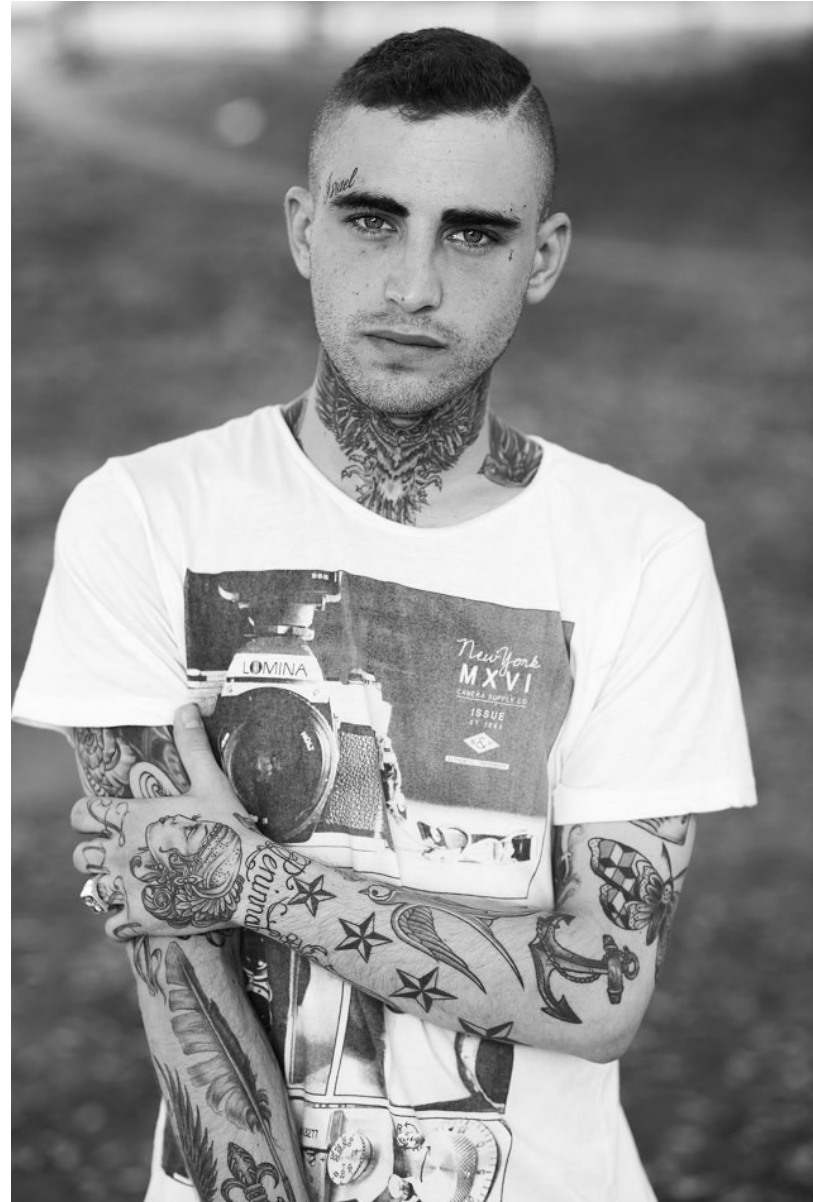

citizen
A Division Of Boss Models

GABRIEL ACKERMAN

Height: 170cm Chest: 89cm Waist: 80cm Shoe: 7 UK Hair: Brown Eyes: Blue

citizen
A Division Of Boss Models

GABRIEL ACKERMAN

Height: 170cm Chest: 89cm Waist: 80cm Shoe: 7 UK Hair: Brown Eyes: Blue

GABRIEL ACKERMAN

Height: 170cm Chest: 89cm Waist: 80cm Shoe: 7 UK Hair: Brown Eyes: Blue

GABRIEL ACKERMAN

Height: 170cm Chest: 89cm Waist: 80cm Shoe: 7 UK Hair: Brown Eyes: Blue

GABRIEL ACKERMAN

Height: 170cm Chest: 89cm Waist: 80cm Shoe: 7 UK Hair: Brown Eyes: Blue

citizen
A Division Of Boss Models

GABRIEL ACKERMAN

Height: 170cm Chest: 89cm Waist: 80cm Shoe: 7 UK Hair: Brown Eyes: Blue

GABRIEL ACKERMAN

Height: 170cm Chest: 89cm Waist: 80cm Shoe: 7 UK Hair: Brown Eyes: Blue

citizen
A Division Of Boss Models

GABRIEL ACKERMAN

Height: 170cm Chest: 89cm Waist: 80cm Shoe: 7 UK Hair: Brown Eyes: Blue