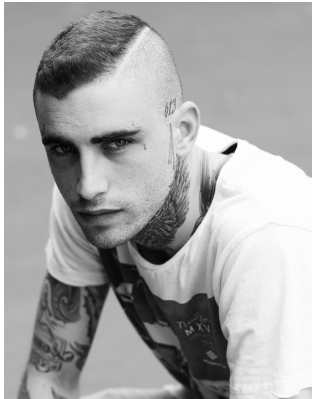

# **citizen**

*A Division Of Boss Models*

## **GABRIEL ACKERMAN**

Height: 170cm Chest: 89cm Waist: 80cm Shoe: 7 UK Hair: Brown Eyes: Blue