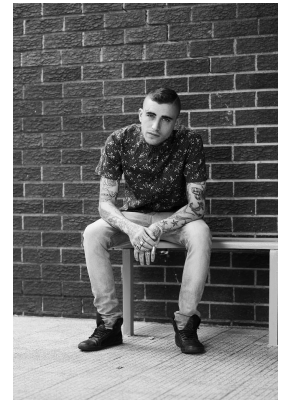

# **citizen**

*A Division Of Boss Models*

## **GABRIEL ACKERMAN**

Height: 170cm Chest: 89cm Waist: 80cm Shoe: 7 UK Hair: Brown Eyes: Blue