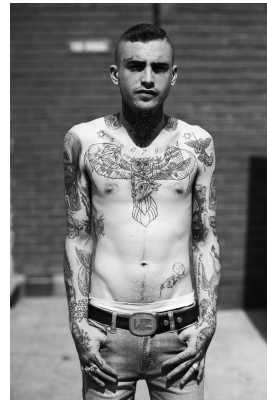

# **citizen**

*A Division Of Boss Models*

## **GABRIEL ACKERMAN**

Height: 170cm Chest: 89cm Waist: 80cm Shoe: 7 UK Hair: Brown Eyes: Blue