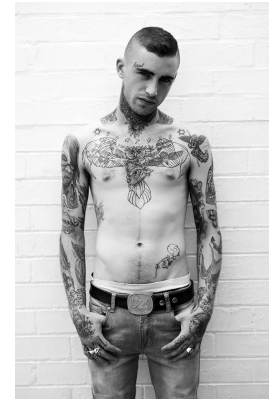

# **citizen**

*A Division Of Boss Models*

## **GABRIEL ACKERMAN**

Height: 170cm Chest: 89cm Waist: 80cm Shoe: 7 UK Hair: Brown Eyes: Blue