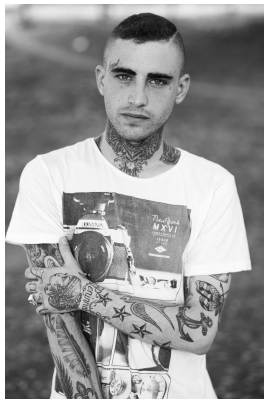

# **citizen**

*A Division Of Boss Models*

## **GABRIEL ACKERMAN**

Height: 170cm Chest: 89cm Waist: 80cm Shoe: 7 UK Hair: Brown Eyes: Blue