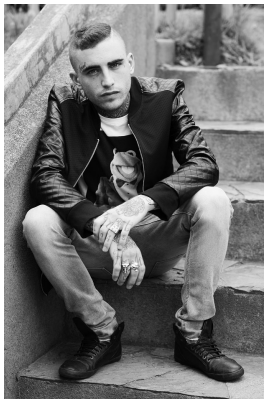

# **citizen**

*A Division Of Boss Models*

## **GABRIEL ACKERMAN**

Height: 170cm Chest: 89cm Waist: 80cm Shoe: 7 UK Hair: Brown Eyes: Blue