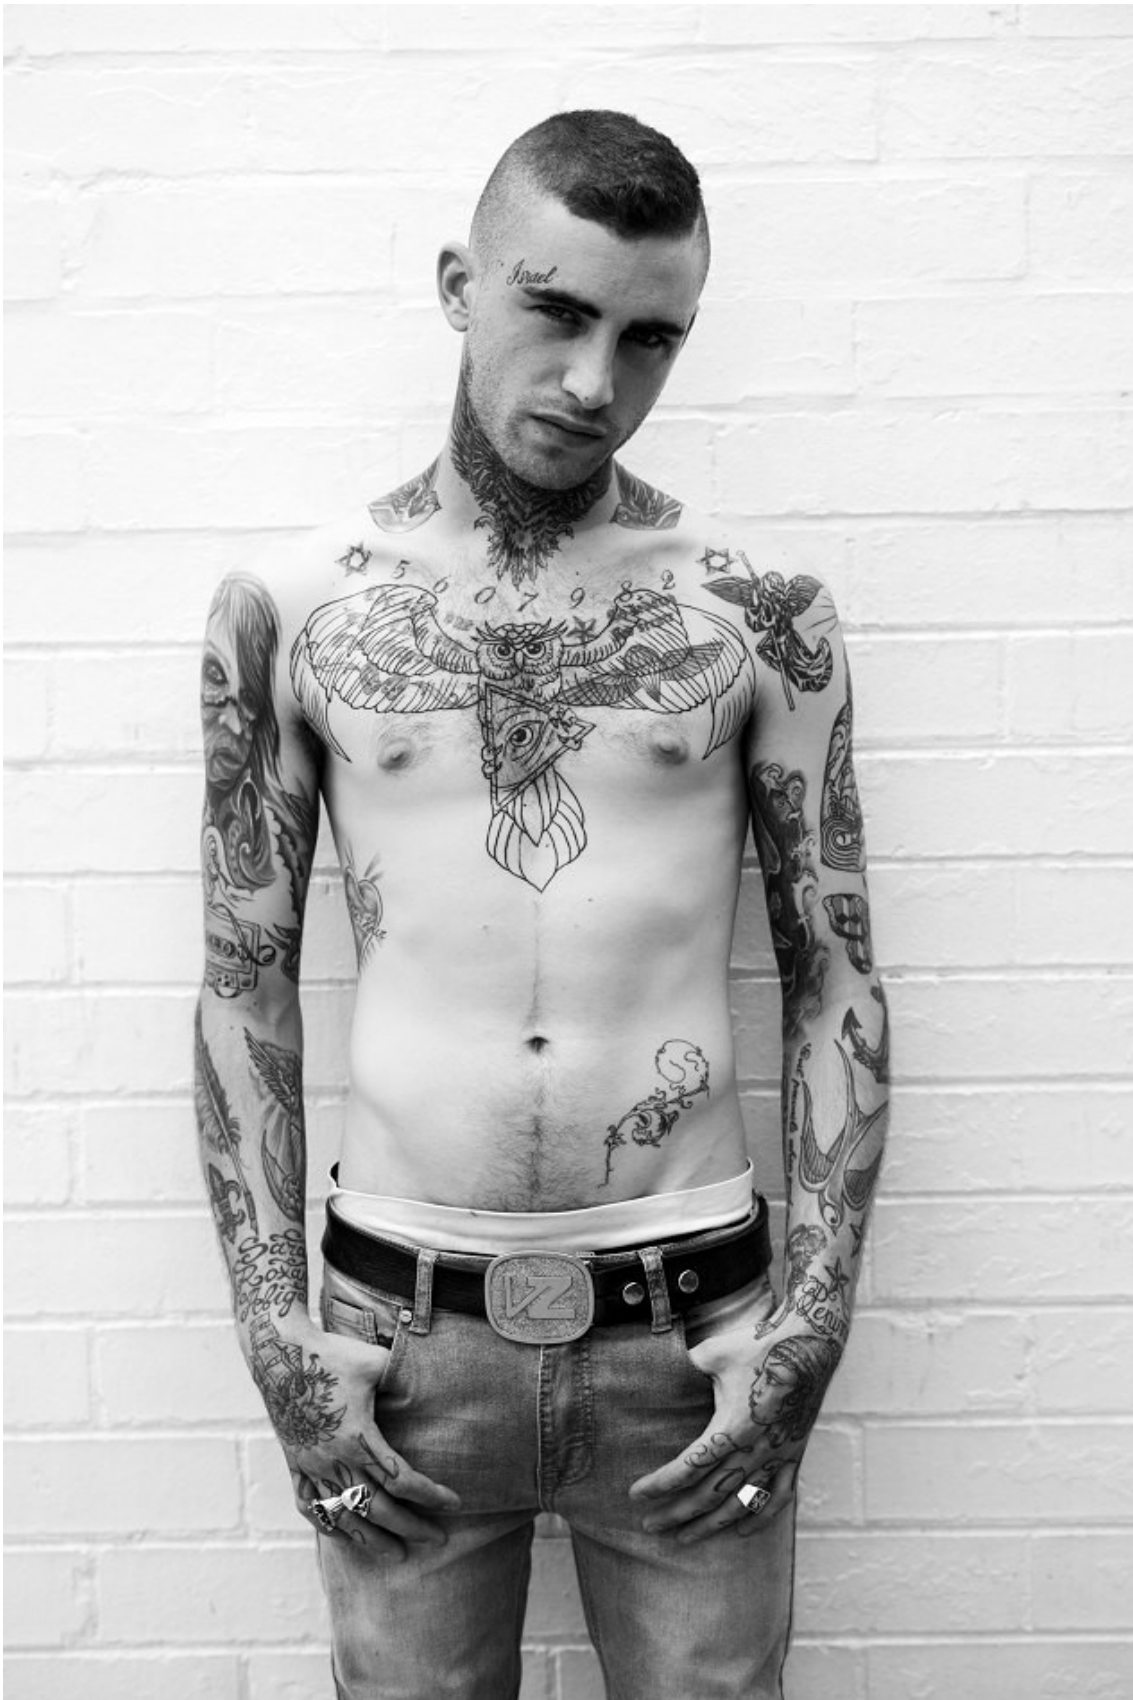

citizen
A Division Of Boss Models

GABRIEL ACKERMAN

Height: 170cm Chest: 89cm Waist: 80cm Shoe: 7 UK Hair: Brown Eyes: Blue

citizen
A Division Of Boss Models

GABRIEL ACKERMAN

Height: 170cm Chest: 89cm Waist: 80cm Shoe: 7 UK Hair: Brown Eyes: Blue

GABRIEL ACKERMAN

Height: 170cm Chest: 89cm Waist: 80cm Shoe: 7 UK Hair: Brown Eyes: Blue

citizen
A Division Of Boss Models

GABRIEL ACKERMAN

Height: 170cm Chest: 89cm Waist: 80cm Shoe: 7 UK Hair: Brown Eyes: Blue