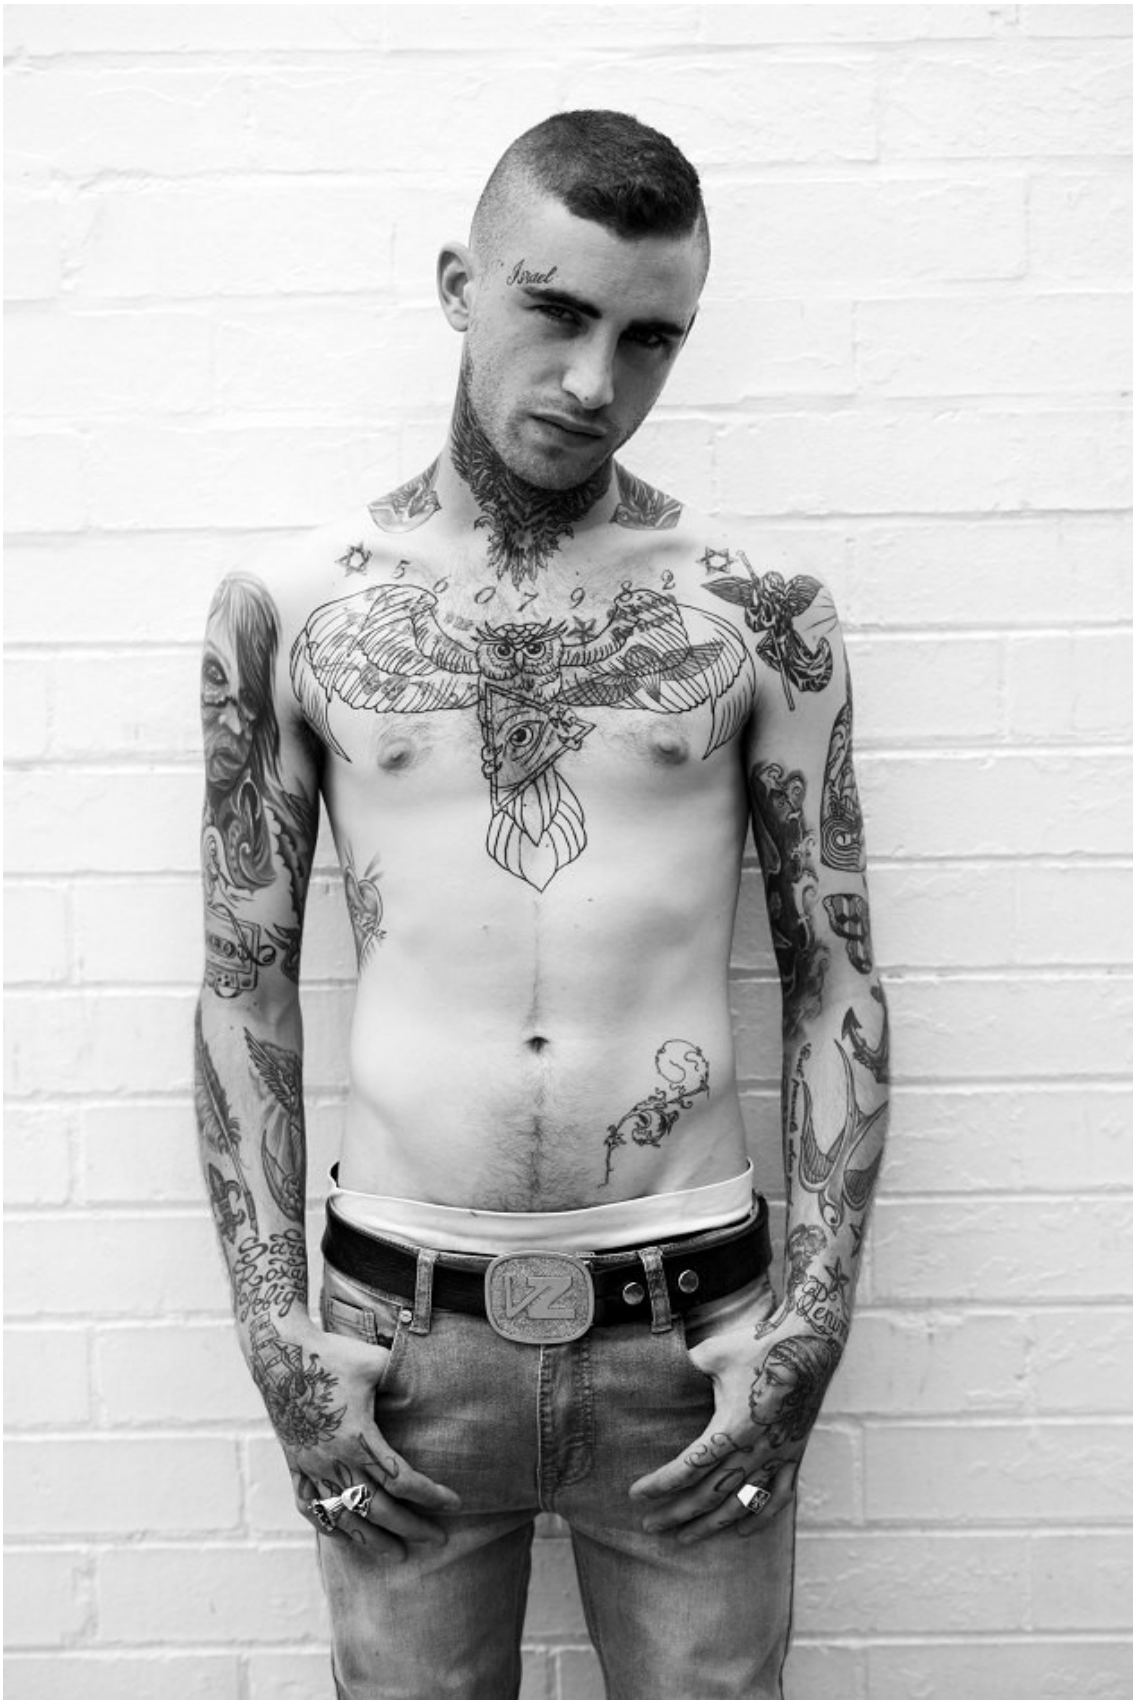

citizen
A Division Of Boss Models

GABRIEL ACKERMAN

Height: 170cm Chest: 89cm Waist: 80cm Shoe: 7 UK Hair: Brown Eyes: Blue

citizen
A Division Of Boss Models

GABRIEL ACKERMAN

Height: 170cm Chest: 89cm Waist: 80cm Shoe: 7 UK Hair: Brown Eyes: Blue

citizen
A Division Of Boss Models

GABRIEL ACKERMAN

Height: 170cm Chest: 89cm Waist: 80cm Shoe: 7 UK Hair: Brown Eyes: Blue

GABRIEL ACKERMAN

Height: 170cm Chest: 89cm Waist: 80cm Shoe: 7 UK Hair: Brown Eyes: Blue

GABRIEL ACKERMAN

Height: 170cm Chest: 89cm Waist: 80cm Shoe: 7 UK Hair: Brown Eyes: Blue

citizen
A Division Of Boss Models

GABRIEL ACKERMAN

Height: 170cm Chest: 89cm Waist: 80cm Shoe: 7 UK Hair: Brown Eyes: Blue