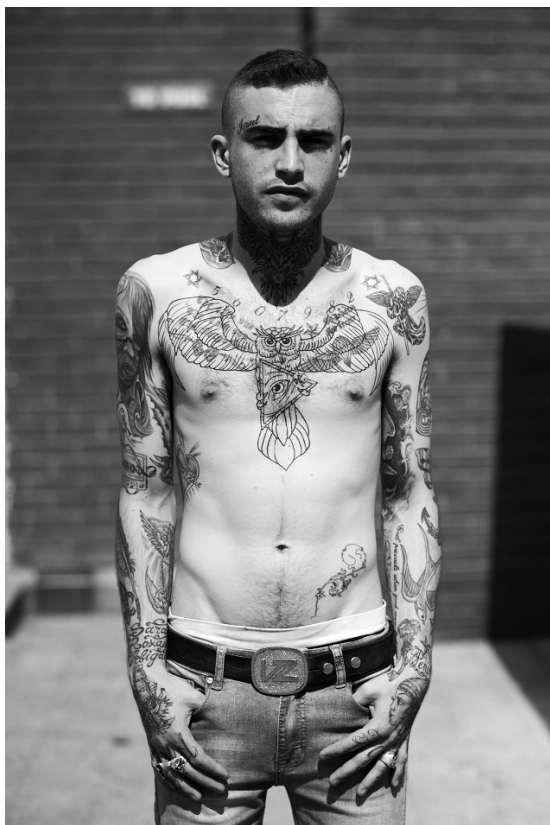

citizen
A Division Of Boss Models

GABRIEL ACKERMAN

Height: 170cm Chest: 89cm Waist: 80cm Shoe: 7 UK Hair: Brown Eyes: Blue

GABRIEL ACKERMAN

Height: 170cm Chest: 89cm Waist: 80cm Shoe: 7 UK Hair: Brown Eyes: Blue

citizen
A Division Of Boss Models

GABRIEL ACKERMAN

Height: 170cm Chest: 89cm Waist: 80cm Shoe: 7 UK Hair: Brown Eyes: Blue

citizen
A Division Of Boss Models

GABRIEL ACKERMAN

Height: 170cm Chest: 89cm Waist: 80cm Shoe: 7 UK Hair: Brown Eyes: Blue