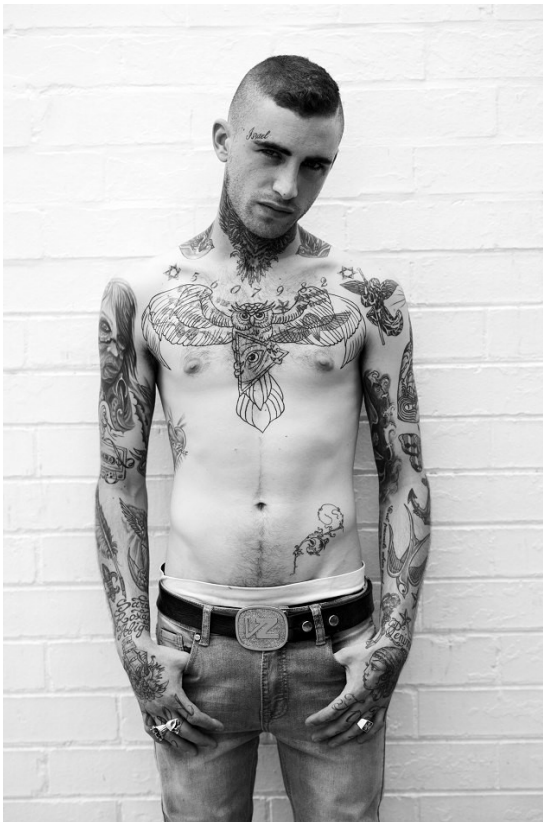

**citizen**  
*A Division Of Boss Models*

**GABRIEL ACKERMAN**

Height: 170cm Chest: 89cm Waist: 80cm Shoe: 7 UK Hair: Brown Eyes: Blue

**GABRIEL ACKERMAN**

Height: 170cm Chest: 89cm Waist: 80cm Shoe: 7 UK Hair: Brown Eyes: Blue

**citizen**  
*A Division Of Boss Models*

**GABRIEL ACKERMAN**

Height: 170cm Chest: 89cm Waist: 80cm Shoe: 7 UK Hair: Brown Eyes: Blue

**citizen**  
*A Division Of Boss Models*

**GABRIEL ACKERMAN**

Height: 170cm Chest: 89cm Waist: 80cm Shoe: 7 UK Hair: Brown Eyes: Blue