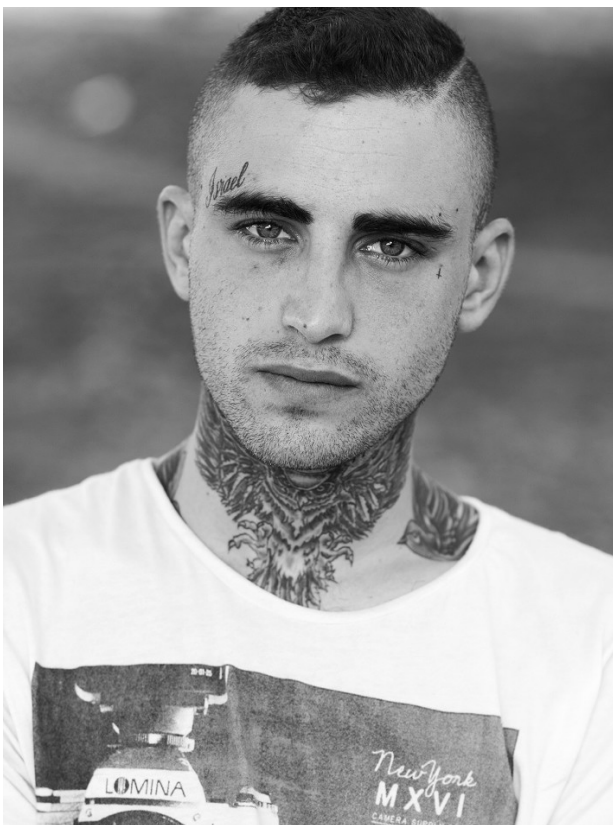

citizen
A Division Of Boss Models

GABRIEL ACKERMAN

Height: 170cm Chest: 89cm Waist: 80cm Shoe: 7 UK Hair: Brown Eyes: Blue

GABRIEL ACKERMAN

Height: 170cm Chest: 89cm Waist: 80cm Shoe: 7 UK Hair: Brown Eyes: Blue

citizen
A Division Of Boss Models

GABRIEL ACKERMAN

Height: 170cm Chest: 89cm Waist: 80cm Shoe: 7 UK Hair: Brown Eyes: Blue

citizen
A Division Of Boss Models

GABRIEL ACKERMAN

Height: 170cm Chest: 89cm Waist: 80cm Shoe: 7 UK Hair: Brown Eyes: Blue