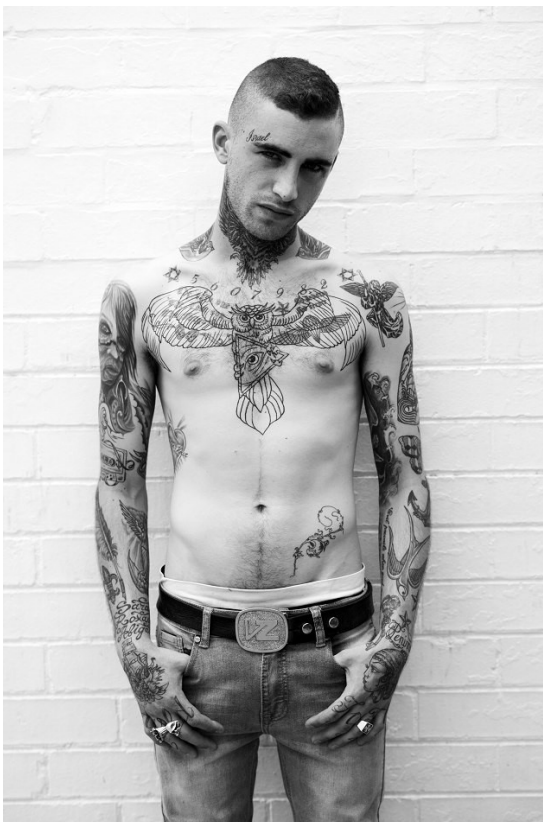

citizen
A Division Of Boss Models

GABRIEL ACKERMAN

Height: 170cm Chest: 89cm Waist: 80cm Shoe: 7 UK Hair: Brown Eyes: Blue

GABRIEL ACKERMAN

Height: 170cm Chest: 89cm Waist: 80cm Shoe: 7 UK Hair: Brown Eyes: Blue

citizen
A Division Of Boss Models

GABRIEL ACKERMAN

Height: 170cm Chest: 89cm Waist: 80cm Shoe: 7 UK Hair: Brown Eyes: Blue

citizen
A Division Of Boss Models

GABRIEL ACKERMAN

Height: 170cm Chest: 89cm Waist: 80cm Shoe: 7 UK Hair: Brown Eyes: Blue