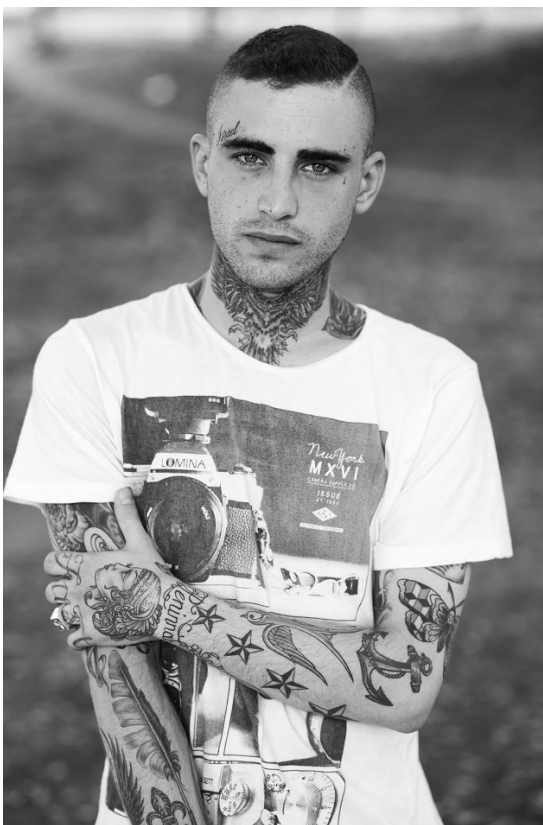

**citizen**  
*A Division Of Boss Models*

**GABRIEL ACKERMAN**

Height: 170cm Chest: 89cm Waist: 80cm Shoe: 7 UK Hair: Brown Eyes: Blue

**GABRIEL ACKERMAN**

Height: 170cm Chest: 89cm Waist: 80cm Shoe: 7 UK Hair: Brown Eyes: Blue

**citizen**  
*A Division Of Boss Models*

**GABRIEL ACKERMAN**

Height: 170cm Chest: 89cm Waist: 80cm Shoe: 7 UK Hair: Brown Eyes: Blue

**citizen**  
*A Division Of Boss Models*

**GABRIEL ACKERMAN**

Height: 170cm Chest: 89cm Waist: 80cm Shoe: 7 UK Hair: Brown Eyes: Blue