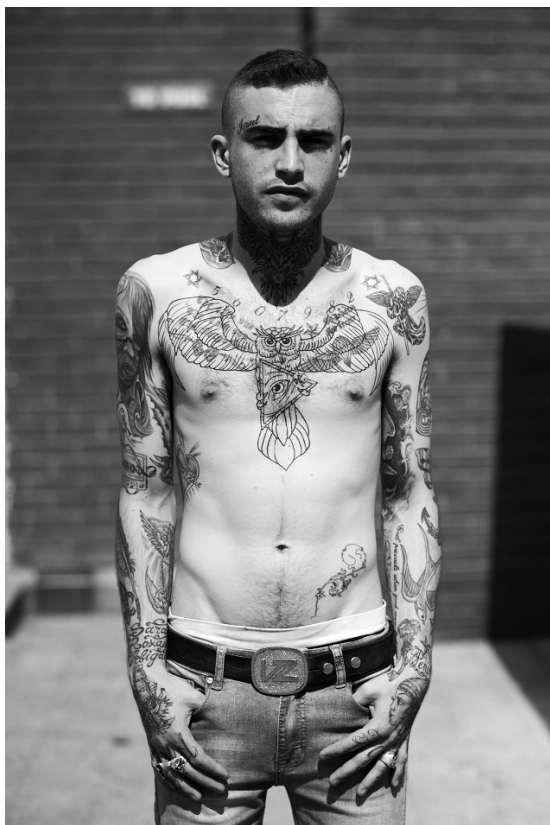

**citizen**  
*A Division Of Boss Models*

**GABRIEL ACKERMAN**

Height: 170cm Chest: 89cm Waist: 80cm Shoe: 7 UK Hair: Brown Eyes: Blue

**GABRIEL ACKERMAN**

Height: 170cm Chest: 89cm Waist: 80cm Shoe: 7 UK Hair: Brown Eyes: Blue

**citizen**  
*A Division Of Boss Models*

**GABRIEL ACKERMAN**

Height: 170cm Chest: 89cm Waist: 80cm Shoe: 7 UK Hair: Brown Eyes: Blue

**citizen**  
*A Division Of Boss Models*

**GABRIEL ACKERMAN**

Height: 170cm Chest: 89cm Waist: 80cm Shoe: 7 UK Hair: Brown Eyes: Blue