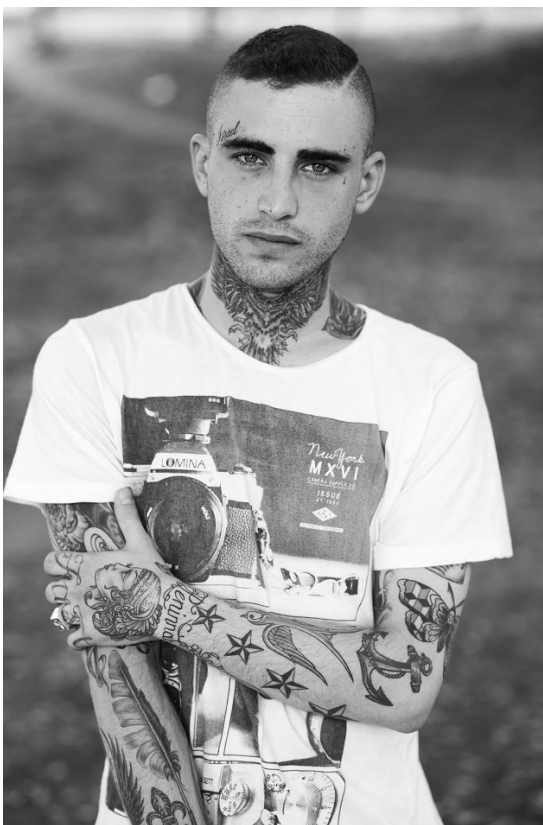

citizen
A Division Of Boss Models

GABRIEL ACKERMAN

Height: 170cm Chest: 89cm Waist: 80cm Shoe: 7 UK Hair: Brown Eyes: Blue

GABRIEL ACKERMAN

Height: 170cm Chest: 89cm Waist: 80cm Shoe: 7 UK Hair: Brown Eyes: Blue

citizen
A Division Of Boss Models

GABRIEL ACKERMAN

Height: 170cm Chest: 89cm Waist: 80cm Shoe: 7 UK Hair: Brown Eyes: Blue

citizen
A Division Of Boss Models

GABRIEL ACKERMAN

Height: 170cm Chest: 89cm Waist: 80cm Shoe: 7 UK Hair: Brown Eyes: Blue