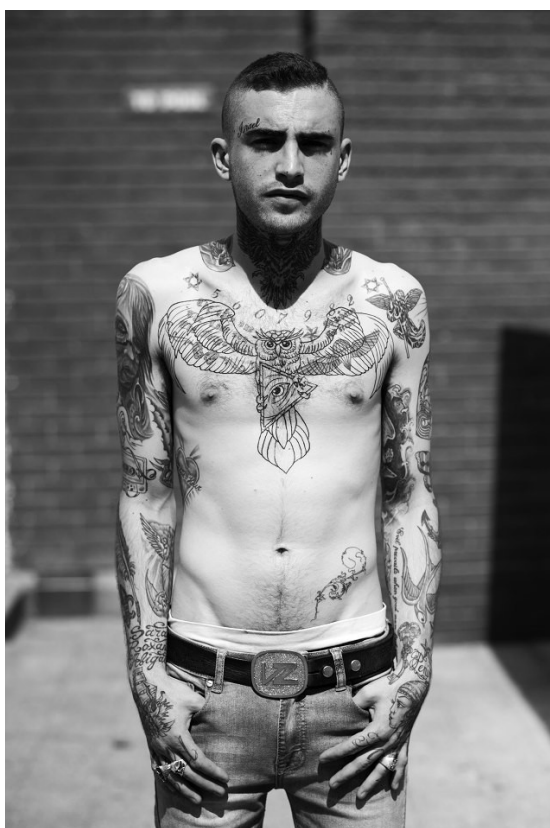

citizen
A Division Of Boss Models

GABRIEL ACKERMAN

Height: 170cm Chest: 89cm Waist: 80cm Shoe: 7 UK Hair: Brown Eyes: Blue

GABRIEL ACKERMAN

Height: 170cm Chest: 89cm Waist: 80cm Shoe: 7 UK Hair: Brown Eyes: Blue

citizen
A Division Of Boss Models

GABRIEL ACKERMAN

Height: 170cm Chest: 89cm Waist: 80cm Shoe: 7 UK Hair: Brown Eyes: Blue

citizen
A Division Of Boss Models

GABRIEL ACKERMAN

Height: 170cm Chest: 89cm Waist: 80cm Shoe: 7 UK Hair: Brown Eyes: Blue