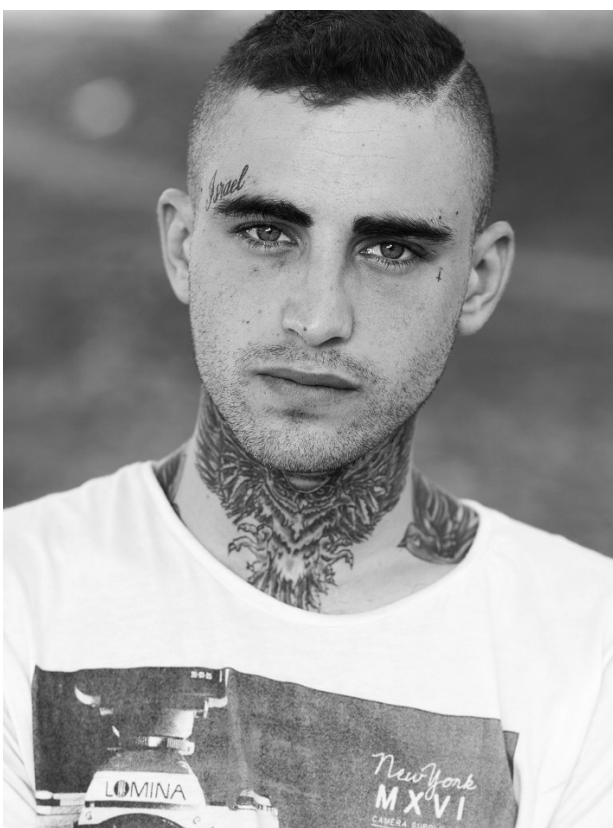

citizen
A Division Of Boss Models

GABRIEL ACKERMAN

Height: 170cm Chest: 89cm Waist: 80cm Shoe: 7 UK Hair: Brown Eyes: Blue

GABRIEL ACKERMAN

Height: 170cm Chest: 89cm Waist: 80cm Shoe: 7 UK Hair: Brown Eyes: Blue

citizen
A Division Of Boss Models

GABRIEL ACKERMAN

Height: 170cm Chest: 89cm Waist: 80cm Shoe: 7 UK Hair: Brown Eyes: Blue

citizen
A Division Of Boss Models

GABRIEL ACKERMAN

Height: 170cm Chest: 89cm Waist: 80cm Shoe: 7 UK Hair: Brown Eyes: Blue