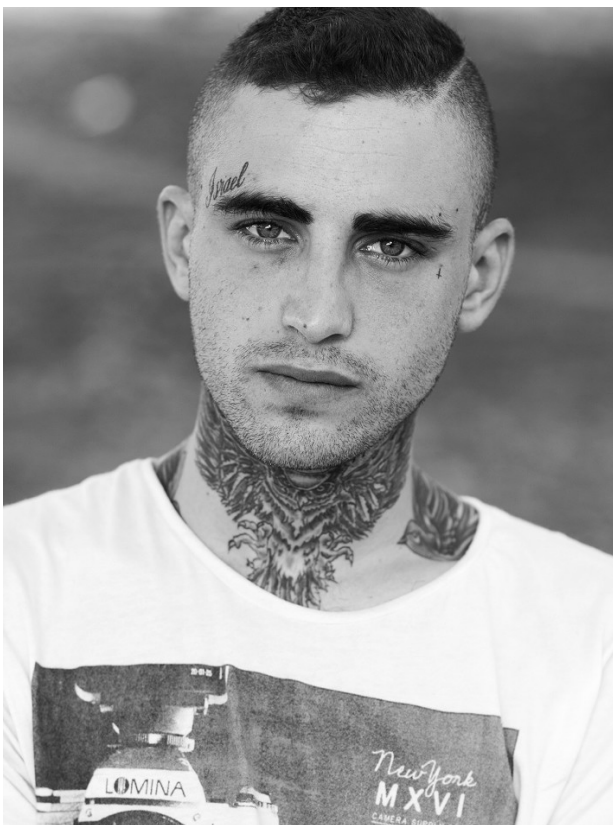

**citizen**  
*A Division Of Boss Models*

**GABRIEL ACKERMAN**

Height: 170cm Chest: 89cm Waist: 80cm Shoe: 7 UK Hair: Brown Eyes: Blue

**GABRIEL ACKERMAN**

Height: 170cm Chest: 89cm Waist: 80cm Shoe: 7 UK Hair: Brown Eyes: Blue

**citizen**  
*A Division Of Boss Models*

**GABRIEL ACKERMAN**

Height: 170cm Chest: 89cm Waist: 80cm Shoe: 7 UK Hair: Brown Eyes: Blue

**citizen**  
*A Division Of Boss Models*

**GABRIEL ACKERMAN**

Height: 170cm Chest: 89cm Waist: 80cm Shoe: 7 UK Hair: Brown Eyes: Blue