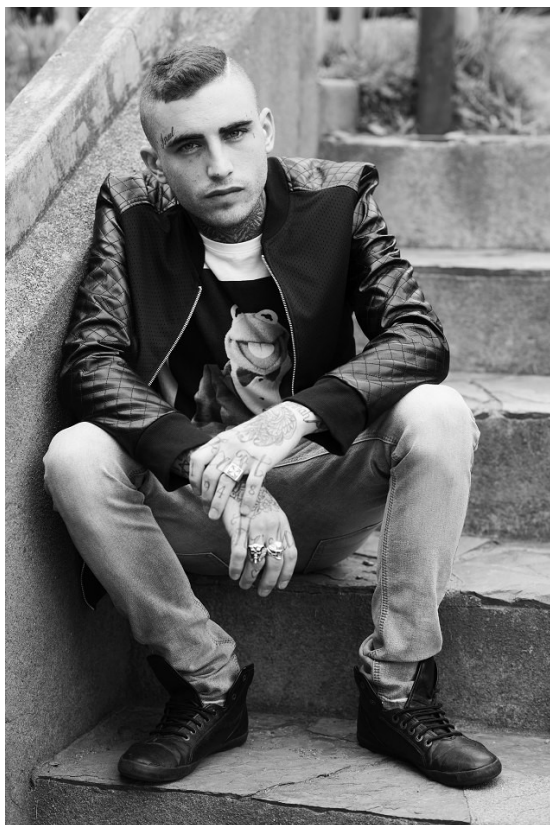

**citizen**  
*A Division Of Boss Models*

**GABRIEL ACKERMAN**

Height: 170cm Chest: 89cm Waist: 80cm Shoe: 7 UK Hair: Brown Eyes: Blue

**GABRIEL ACKERMAN**

Height: 170cm Chest: 89cm Waist: 80cm Shoe: 7 UK Hair: Brown Eyes: Blue

**citizen**  
*A Division Of Boss Models*

**GABRIEL ACKERMAN**

Height: 170cm Chest: 89cm Waist: 80cm Shoe: 7 UK Hair: Brown Eyes: Blue

**citizen**  
*A Division Of Boss Models*

**GABRIEL ACKERMAN**

Height: 170cm Chest: 89cm Waist: 80cm Shoe: 7 UK Hair: Brown Eyes: Blue