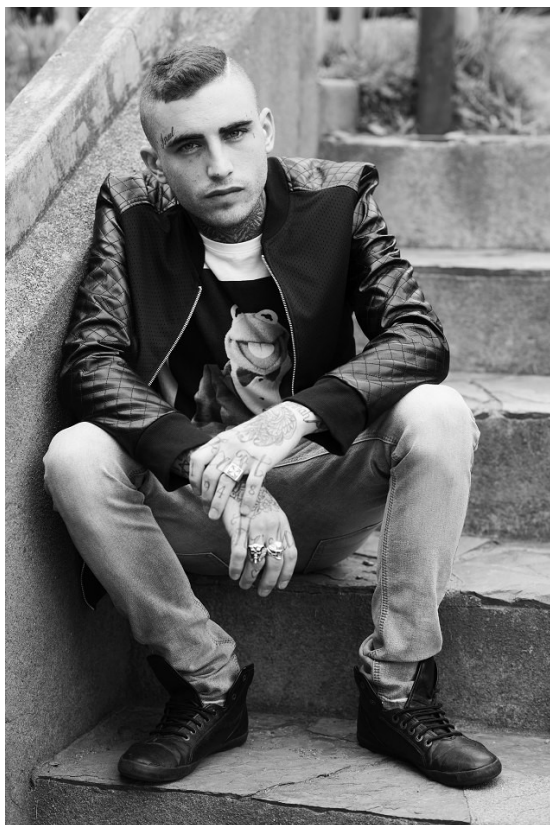

citizen
A Division Of Boss Models

GABRIEL ACKERMAN

Height: 170cm Chest: 89cm Waist: 80cm Shoe: 7 UK Hair: Brown Eyes: Blue

GABRIEL ACKERMAN

Height: 170cm Chest: 89cm Waist: 80cm Shoe: 7 UK Hair: Brown Eyes: Blue

citizen
A Division Of Boss Models

GABRIEL ACKERMAN

Height: 170cm Chest: 89cm Waist: 80cm Shoe: 7 UK Hair: Brown Eyes: Blue

citizen
A Division Of Boss Models

GABRIEL ACKERMAN

Height: 170cm Chest: 89cm Waist: 80cm Shoe: 7 UK Hair: Brown Eyes: Blue