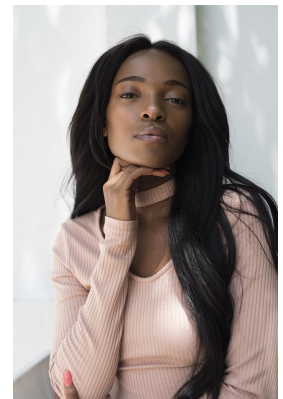

citizen
A Division Of Boss Models

VUYOLWETU MGWELO

Height: 169cm Bust: 81cm Waist: 61cm Hips: 87cm Shoe: 5 UK Hair: Black Eyes: Brown

citizen
A Division Of Boss Models

VUYOLWETU MGWELO

Height: 169cm Bust: 81cm Waist: 61cm Hips: 87cm Shoe: 5 UK Hair: Black Eyes: Brown