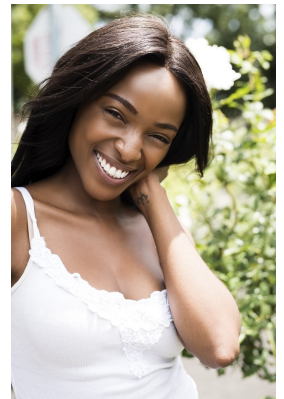

citizen
A Division Of Boss Models

VUYOLWETU MGWELO

Height: 169cm Bust: 81cm Waist: 61cm Hips: 87cm Shoe: 5 UK Hair: Black Eyes: Brown

citizen
A Division Of Boss Models

VUYOLWETU MGWELO

Height: 169cm Bust: 81cm Waist: 61cm Hips: 87cm Shoe: 5 UK Hair: Black Eyes: Brown