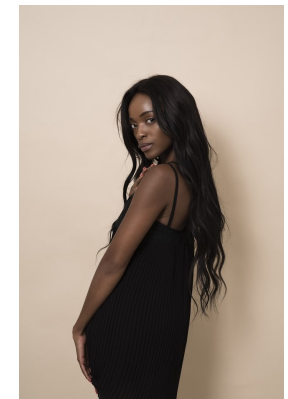

citizen
A Division Of Boss Models

VUYOLWETU MGWELO

Height: 169cm Bust: 81cm Waist: 61cm Hips: 87cm Shoe: 5 UK Hair: Black Eyes: Brown

citizen
A Division Of Boss Models

VUYOLWETU MGWELO

Height: 169cm Bust: 81cm Waist: 61cm Hips: 87cm Shoe: 5 UK Hair: Black Eyes: Brown