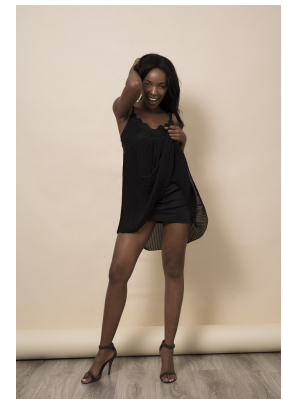

citizen
A Division Of Boss Models

VUYOLWETU MGWELO

Height: 169cm Bust: 81cm Waist: 61cm Hips: 87cm Shoe: 5 UK Hair: Black Eyes: Brown

citizen
A Division Of Boss Models

VUYOLWETU MGWELO

Height: 169cm Bust: 81cm Waist: 61cm Hips: 87cm Shoe: 5 UK Hair: Black Eyes: Brown