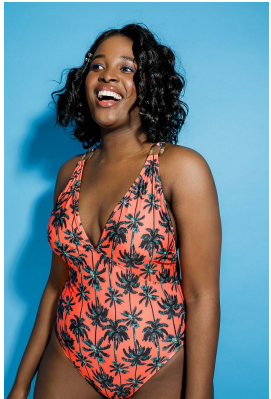

# citizen

A Division Of Boss Models

## NELI SIKHOSANA

Height: 172cm Bust: 98cm Waist: 80cm Hips: 119cm Shoe: 7 UK Hair: Black Eyes: Brown