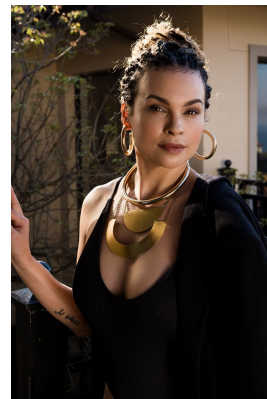

citizen
A Division Of Boss Models

LIZELLE DE WEE

Height: 170cm Bust: 98cm Waist: 77cm Hips: 103cm Shoe: 4 UK Hair: Brown Eyes: Hazel

citizen
A Division Of Boss Models

LIZELLE DE WEE

Height: 170cm Bust: 98cm Waist: 77cm Hips: 103cm Shoe: 4 UK Hair: Brown Eyes: Hazel