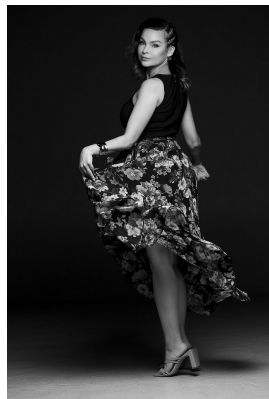

citizen

A Division Of Boss Models

LIZELLE DE WEE

Height: 170cm Bust: 98cm Waist: 77cm Hips: 103cm Shoe: 4 UK Hair: Brown Eyes: Hazel

citizen
A Division Of Boss Models

LIZELLE DE WEE

Height: 170cm Bust: 98cm Waist: 77cm Hips: 103cm Shoe: 4 UK Hair: Brown Eyes: Hazel