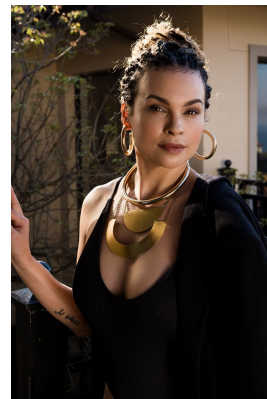

**citizen**  
*A Division Of Boss Models*

**LIZELLE DE WEE**

Height: 170cm Bust: 98cm Waist: 77cm Hips: 103cm Shoe: 4 UK Hair: Brown Eyes: Hazel

**citizen**  
*A Division Of Boss Models*

**LIZELLE DE WEE**

Height: 170cm Bust: 98cm Waist: 77cm Hips: 103cm Shoe: 4 UK Hair: Brown Eyes: Hazel