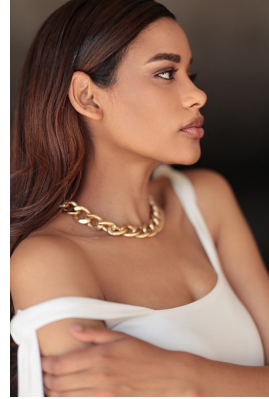

# citizen

A Division Of Boss Models

## RIZELLE APPLGREEN

Height: 175cm Bust: 82cm Waist: 61cm Hips: 90cm Shoe: 6 UK Hair: Brown Eyes: Brown

**citizen**  
*A Division Of Boss Models*

## RIZELLE APPLGREEN

Height: 175cm Bust: 82cm Waist: 61cm Hips: 90cm Shoe: 6 UK Hair: Brown Eyes: Brown