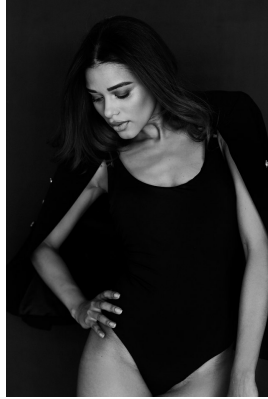

# citizen

A Division Of Boss Models

## RIZELLE APPLGREEN

Height: 175cm Bust: 82cm Waist: 61cm Hips: 90cm Shoe: 6 UK Hair: Brown Eyes: Brown

**citizen**  
*A Division Of Boss Models*

## RIZELLE APPLGREEN

Height: 175cm Bust: 82cm Waist: 61cm Hips: 90cm Shoe: 6 UK Hair: Brown Eyes: Brown