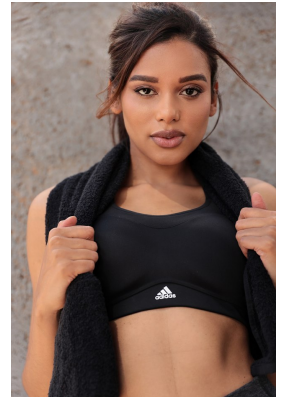

# citizen

A Division Of Boss Models

## RIZELLE APPLGREEN

Height: 175cm Bust: 82cm Waist: 61cm Hips: 90cm Shoe: 6 UK Hair: Brown Eyes: Brown

**citizen**  
*A Division Of Boss Models*

## RIZELLE APPLGREEN

Height: 175cm Bust: 82cm Waist: 61cm Hips: 90cm Shoe: 6 UK Hair: Brown Eyes: Brown