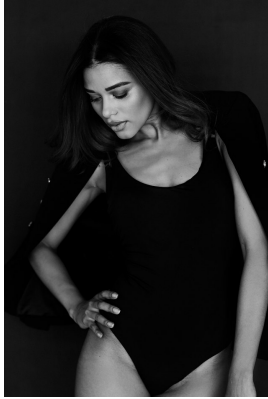

# citizen

A Division Of Boss Models

## RIZELLE APPLGREEN

Height: 175cm Bust: 82cm Waist: 61cm Hips: 90cm Shoe: 6 UK Hair: Brown Eyes: Brown

**citizen**  
*A Division Of Boss Models*

## RIZELLE APPLGREEN

Height: 175cm Bust: 82cm Waist: 61cm Hips: 90cm Shoe: 6 UK Hair: Brown Eyes: Brown