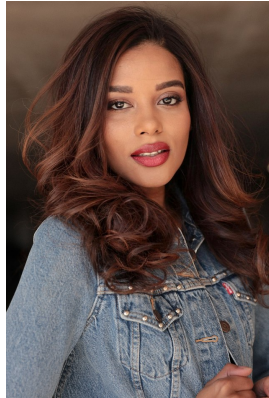

# citizen

A Division Of Boss Models

## RIZELLE APPLGREEN

Height: 175cm Bust: 82cm Waist: 61cm Hips: 90cm Shoe: 6 UK Hair: Brown Eyes: Brown

**citizen**  
*A Division Of Boss Models*

## RIZELLE APPLGREEN

Height: 175cm Bust: 82cm Waist: 61cm Hips: 90cm Shoe: 6 UK Hair: Brown Eyes: Brown