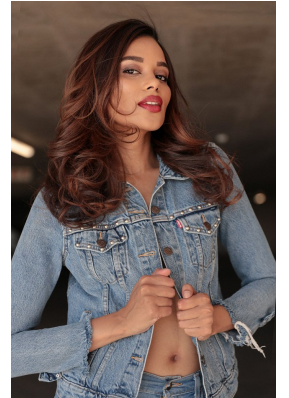

## RIZELLE APPLGREEN

Height: 175cm Bust: 82cm Waist: 61cm Hips: 90cm Shoe: 6 UK Hair: Brown Eyes: Brown

**citizen**  
*A Division Of Boss Models*

## RIZELLE APPLGREEN

Height: 175cm Bust: 82cm Waist: 61cm Hips: 90cm Shoe: 6 UK Hair: Brown Eyes: Brown