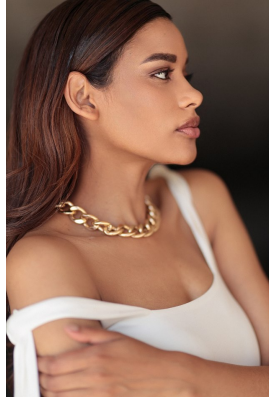

# citizen

A Division Of Boss Models

## RIZELLE APPLGREEN

Height: 175cm Bust: 82cm Waist: 61cm Hips: 90cm Shoe: 6 UK Hair: Brown Eyes: Brown

**citizen**  
*A Division Of Boss Models*

## RIZELLE APPLGREEN

Height: 175cm Bust: 82cm Waist: 61cm Hips: 90cm Shoe: 6 UK Hair: Brown Eyes: Brown