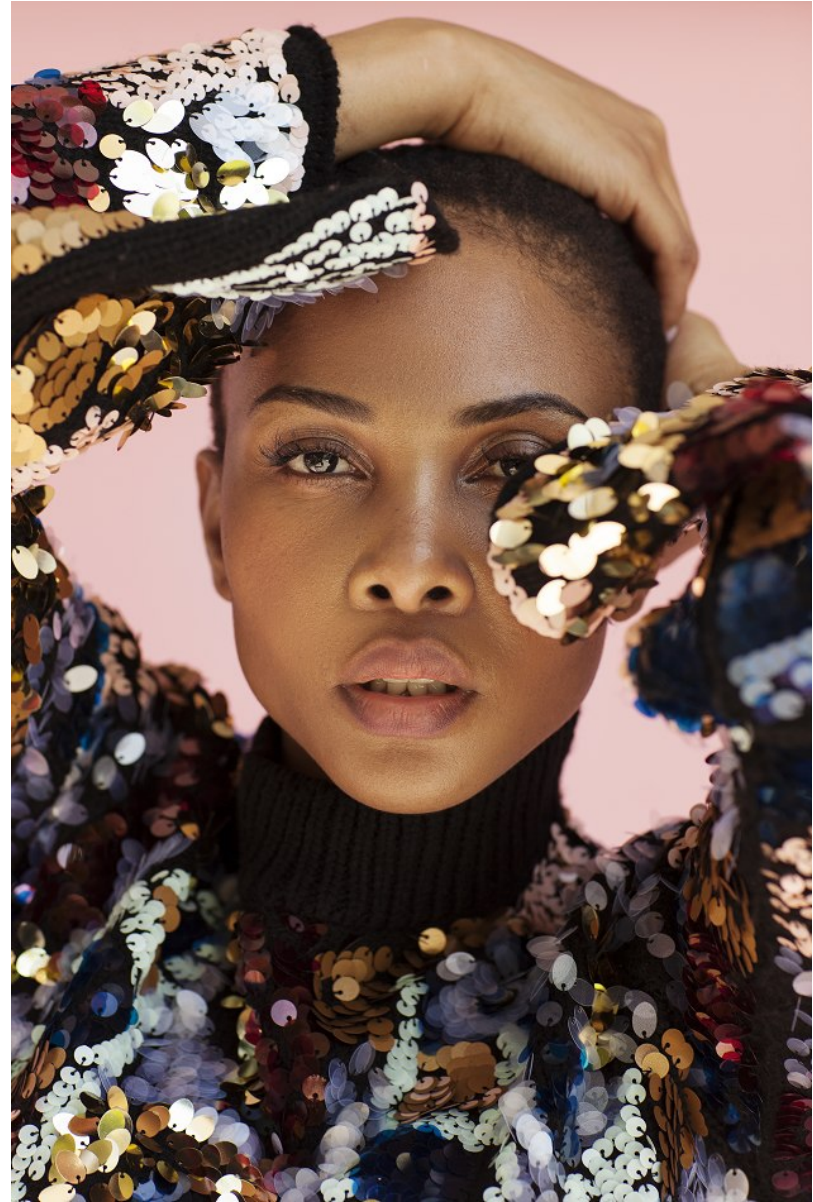

citizen
A Division Of Boss Models

NELISA ZUNGU

Height: 174cm Bust: 86cm Waist: 67cm Hips: 99cm Shoe: 6 UK Hair: Brown Eyes: Hazel

NELISA ZUNGU

Height: 174cm Bust: 86cm Waist: 67cm Hips: 99cm Shoe: 6 UK Hair: Brown Eyes: Hazel

Height: 174cm Bust: 86cm Waist: 67cm Hips: 99cm Shoe: 6 UK Hair: Brown Eyes: Hazel

NELISA ZUNGU

Height: 174cm Bust: 86cm Waist: 67cm Hips: 99cm Shoe: 6 UK Hair: Brown Eyes: Hazel

NELISA ZUNGU

Height: 174cm Bust: 86cm Waist: 67cm Hips: 99cm Shoe: 6 UK Hair: Brown Eyes: Hazel