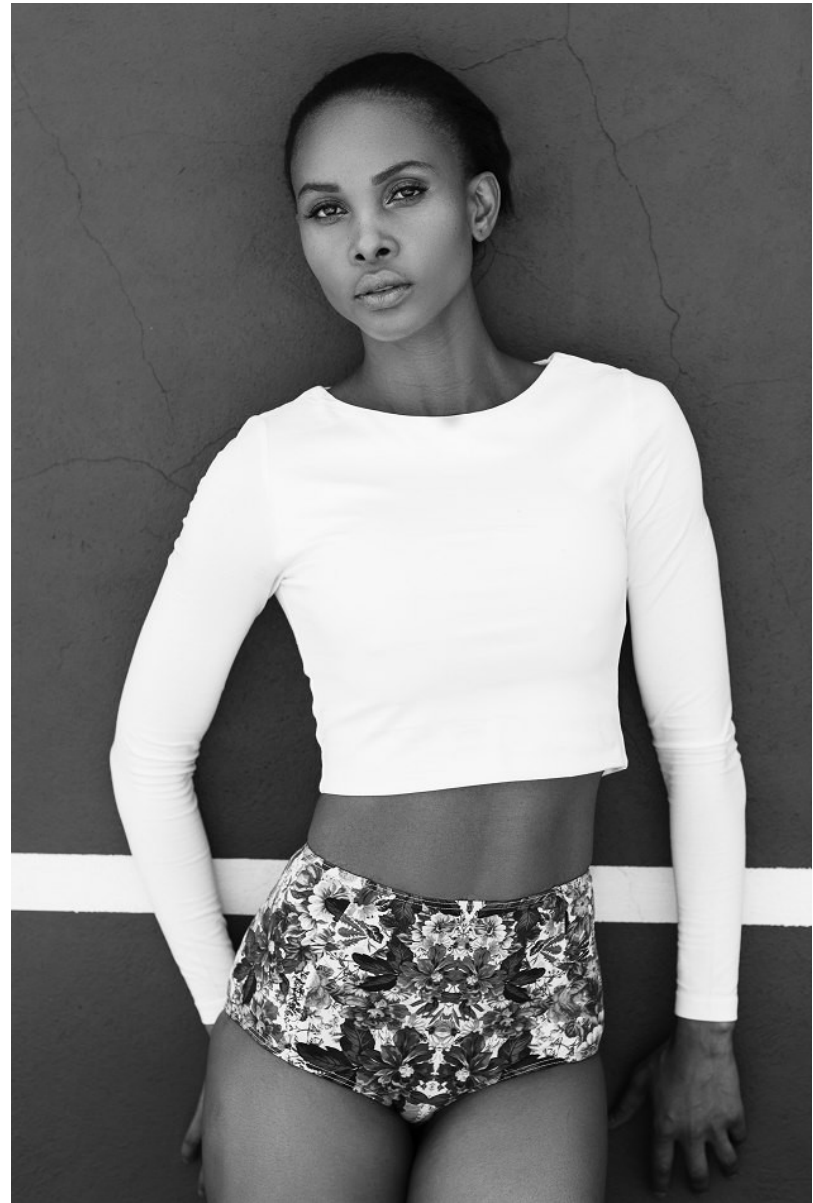

NELISA ZUNGU

Height: 174cm Bust: 86cm Waist: 67cm Hips: 99cm Shoe: 6 UK Hair: Brown Eyes: Hazel