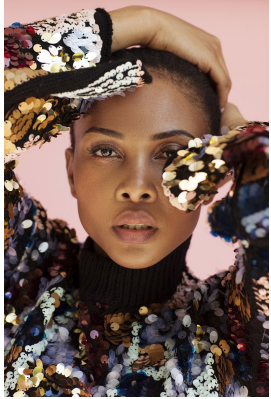

citizen
A Division Of Boss Models

NELISA ZUNGU

Height: 174cm Bust: 86cm Waist: 67cm Hips: 99cm Shoe: 6 UK Hair: Brown Eyes: Hazel

citizen

A Division Of Boss Models

NELISA ZUNGU

Height: 174cm Bust: 86cm Waist: 67cm Hips: 99cm Shoe: 6 UK Hair: Brown Eyes: Hazel

citizen
A Division Of Boss Models

NELISA ZUNGU

Height: 174cm Bust: 86cm Waist: 67cm Hips: 99cm Shoe: 6 UK Hair: Brown Eyes: Hazel