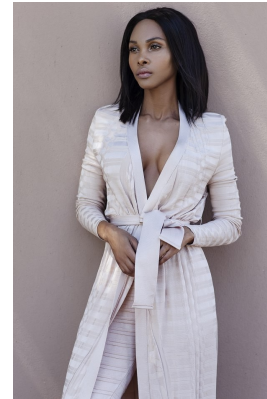

**citizen**  
*A Division Of Boss Models*

**NELISA ZUNGU**

Height: 174cm Bust: 86cm Waist: 67cm Hips: 99cm Shoe: 6 UK Hair: Brown Eyes: Hazel

# citizen

A Division Of Boss Models

NELISA ZUNGU

Height: 174cm Bust: 86cm Waist: 67cm Hips: 99cm Shoe: 6 UK Hair: Brown Eyes: Hazel

**citizen**  
*A Division Of Boss Models*

**NELISA ZUNGU**

Height: 174cm Bust: 86cm Waist: 67cm Hips: 99cm Shoe: 6 UK Hair: Brown Eyes: Hazel