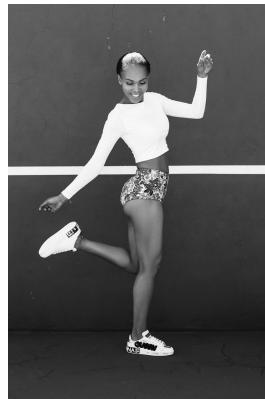

citizen
A Division Of Boss Models

NELISA ZUNGU

Height: 174cm Bust: 86cm Waist: 67cm Hips: 99cm Shoe: 6 UK Hair: Brown Eyes: Hazel

citizen

A Division Of Boss Models

NELISA ZUNGU

Height: 174cm Bust: 86cm Waist: 67cm Hips: 99cm Shoe: 6 UK Hair: Brown Eyes: Hazel

citizen
A Division Of Boss Models

NELISA ZUNGU

Height: 174cm Bust: 86cm Waist: 67cm Hips: 99cm Shoe: 6 UK Hair: Brown Eyes: Hazel