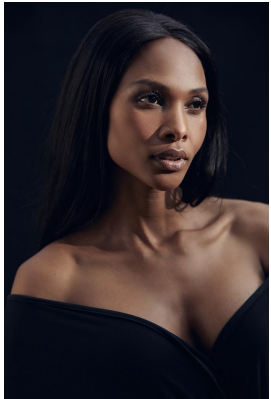

citizen
A Division Of Boss Models

NELISA ZUNGU

Height: 174cm Bust: 86cm Waist: 67cm Hips: 99cm Shoe: 6 UK Hair: Brown Eyes: Hazel

citizen

A Division Of Boss Models

NELISA ZUNGU

Height: 174cm Bust: 86cm Waist: 67cm Hips: 99cm Shoe: 6 UK Hair: Brown Eyes: Hazel

citizen
A Division Of Boss Models

NELISA ZUNGU

Height: 174cm Bust: 86cm Waist: 67cm Hips: 99cm Shoe: 6 UK Hair: Brown Eyes: Hazel