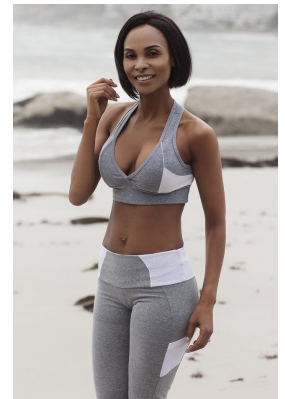

citizen
A Division Of Boss Models

NELISA ZUNGU

Height: 174cm Bust: 86cm Waist: 67cm Hips: 99cm Shoe: 6 UK Hair: Brown Eyes: Hazel

citizen

A Division Of Boss Models

NELISA ZUNGU

Height: 174cm Bust: 86cm Waist: 67cm Hips: 99cm Shoe: 6 UK Hair: Brown Eyes: Hazel

citizen
A Division Of Boss Models

NELISA ZUNGU

Height: 174cm Bust: 86cm Waist: 67cm Hips: 99cm Shoe: 6 UK Hair: Brown Eyes: Hazel