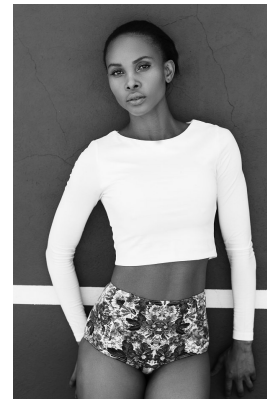

citizen
A Division Of Boss Models

NELISA ZUNGU

Height: 174cm Bust: 86cm Waist: 67cm Hips: 99cm Shoe: 6 UK Hair: Brown Eyes: Hazel

citizen

A Division Of Boss Models

NELISA ZUNGU

Height: 174cm Bust: 86cm Waist: 67cm Hips: 99cm Shoe: 6 UK Hair: Brown Eyes: Hazel

citizen
A Division Of Boss Models

NELISA ZUNGU

Height: 174cm Bust: 86cm Waist: 67cm Hips: 99cm Shoe: 6 UK Hair: Brown Eyes: Hazel