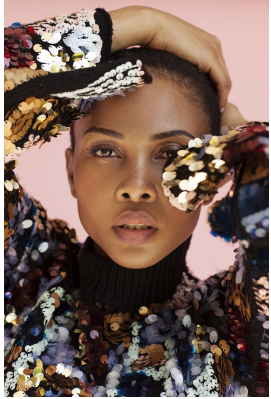

**citizen**  
*A Division Of Boss Models*

**NELISA ZUNGU**

Height: 174cm Bust: 86cm Waist: 67cm Hips: 99cm Shoe: 6 UK Hair: Brown Eyes: Hazel

# citizen

A Division Of Boss Models

## NELISA ZUNGU

Height: 174cm Bust: 86cm Waist: 67cm Hips: 99cm Shoe: 6 UK Hair: Brown Eyes: Hazel

**citizen**  
*A Division Of Boss Models*

**NELISA ZUNGU**

Height: 174cm Bust: 86cm Waist: 67cm Hips: 99cm Shoe: 6 UK Hair: Brown Eyes: Hazel