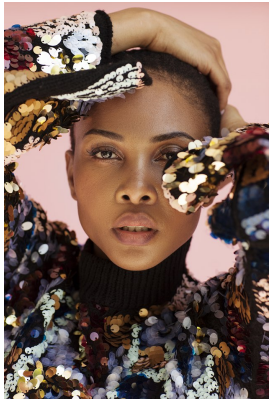

citizen
A Division Of Boss Models

NELISA ZUNGU

Height: 174cm Bust: 86cm Waist: 67cm Hips: 99cm Shoe: 6 UK Hair: Brown Eyes: Hazel

citizen

A Division Of Boss Models

NELISA ZUNGU

Height: 174cm Bust: 86cm Waist: 67cm Hips: 99cm Shoe: 6 UK Hair: Brown Eyes: Hazel

citizen
A Division Of Boss Models

NELISA ZUNGU

Height: 174cm Bust: 86cm Waist: 67cm Hips: 99cm Shoe: 6 UK Hair: Brown Eyes: Hazel