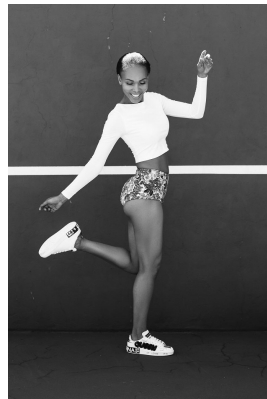

**citizen**  
*A Division Of Boss Models*

**NELISA ZUNGU**

Height: 174cm Bust: 86cm Waist: 67cm Hips: 99cm Shoe: 6 UK Hair: Brown Eyes: Hazel

# citizen

A Division Of Boss Models

## NELISA ZUNGU

Height: 174cm Bust: 86cm Waist: 67cm Hips: 99cm Shoe: 6 UK Hair: Brown Eyes: Hazel

**citizen**  
*A Division Of Boss Models*

**NELISA ZUNGU**

Height: 174cm Bust: 86cm Waist: 67cm Hips: 99cm Shoe: 6 UK Hair: Brown Eyes: Hazel