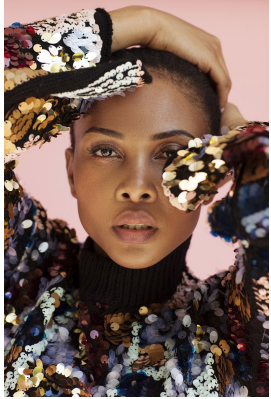

**citizen**  
*A Division Of Boss Models*

**NELISA ZUNGU**

Height: 174cm Bust: 86cm Waist: 67cm Hips: 99cm Shoe: 6 UK Hair: Brown Eyes: Hazel

# citizen

A Division Of Boss Models

NELISA ZUNGU

Height: 174cm Bust: 86cm Waist: 67cm Hips: 99cm Shoe: 6 UK Hair: Brown Eyes: Hazel

**citizen**  
*A Division Of Boss Models*

**NELISA ZUNGU**

Height: 174cm Bust: 86cm Waist: 67cm Hips: 99cm Shoe: 6 UK Hair: Brown Eyes: Hazel