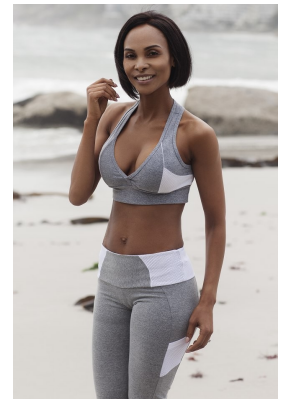

**citizen**  
*A Division Of Boss Models*

**NELISA ZUNGU**

Height: 174cm Bust: 86cm Waist: 67cm Hips: 99cm Shoe: 6 UK Hair: Brown Eyes: Hazel

# citizen

A Division Of Boss Models

NELISA ZUNGU

Height: 174cm Bust: 86cm Waist: 67cm Hips: 99cm Shoe: 6 UK Hair: Brown Eyes: Hazel

**citizen**  
*A Division Of Boss Models*

**NELISA ZUNGU**

Height: 174cm Bust: 86cm Waist: 67cm Hips: 99cm Shoe: 6 UK Hair: Brown Eyes: Hazel