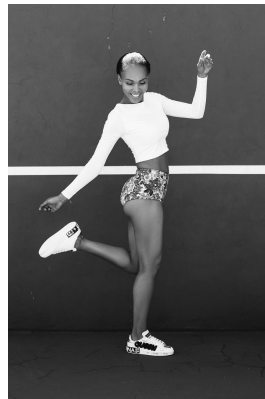

**citizen**  
*A Division Of Boss Models*

**NELISA ZUNGU**

Height: 174cm Bust: 86cm Waist: 67cm Hips: 99cm Shoe: 6 UK Hair: Brown Eyes: Hazel

# citizen

A Division Of Boss Models

NELISA ZUNGU

Height: 174cm Bust: 86cm Waist: 67cm Hips: 99cm Shoe: 6 UK Hair: Brown Eyes: Hazel

**citizen**  
*A Division Of Boss Models*

**NELISA ZUNGU**

Height: 174cm Bust: 86cm Waist: 67cm Hips: 99cm Shoe: 6 UK Hair: Brown Eyes: Hazel