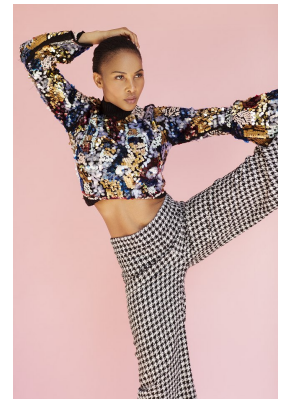

citizen
A Division Of Boss Models

NELISA ZUNGU

Height: 174cm Bust: 86cm Waist: 67cm Hips: 99cm Shoe: 6 UK Hair: Brown Eyes: Hazel

citizen

A Division Of Boss Models

NELISA ZUNGU

Height: 174cm Bust: 86cm Waist: 67cm Hips: 99cm Shoe: 6 UK Hair: Brown Eyes: Hazel

citizen
A Division Of Boss Models

NELISA ZUNGU

Height: 174cm Bust: 86cm Waist: 67cm Hips: 99cm Shoe: 6 UK Hair: Brown Eyes: Hazel