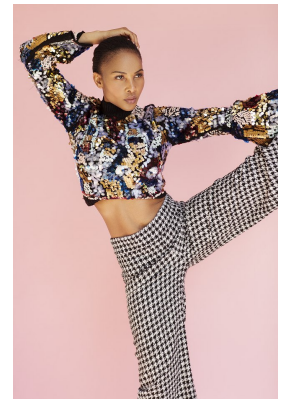

**citizen**  
*A Division Of Boss Models*

**NELISA ZUNGU**

Height: 174cm Bust: 86cm Waist: 67cm Hips: 99cm Shoe: 6 UK Hair: Brown Eyes: Hazel

# citizen

A Division Of Boss Models

NELISA ZUNGU

Height: 174cm Bust: 86cm Waist: 67cm Hips: 99cm Shoe: 6 UK Hair: Brown Eyes: Hazel

**citizen**  
*A Division Of Boss Models*

**NELISA ZUNGU**

Height: 174cm Bust: 86cm Waist: 67cm Hips: 99cm Shoe: 6 UK Hair: Brown Eyes: Hazel