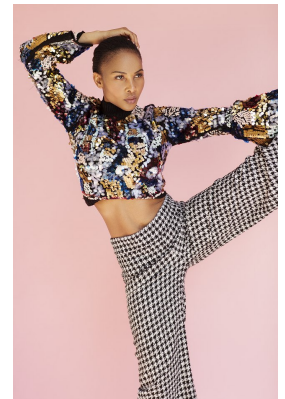

**citizen**  
*A Division Of Boss Models*

**NELISA ZUNGU**

Height: 174cm Bust: 86cm Waist: 67cm Hips: 99cm Shoe: 6 UK Hair: Brown Eyes: Hazel

# citizen

A Division Of Boss Models

## NELISA ZUNGU

Height: 174cm Bust: 86cm Waist: 67cm Hips: 99cm Shoe: 6 UK Hair: Brown Eyes: Hazel

**citizen**  
*A Division Of Boss Models*

**NELISA ZUNGU**

Height: 174cm Bust: 86cm Waist: 67cm Hips: 99cm Shoe: 6 UK Hair: Brown Eyes: Hazel