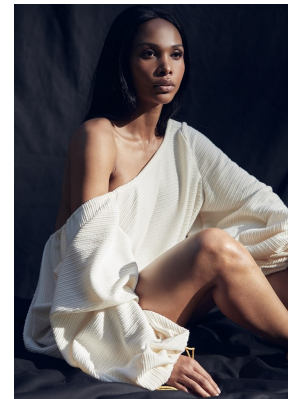

citizen
A Division Of Boss Models

NELISA ZUNGU

Height: 174cm Bust: 86cm Waist: 67cm Hips: 99cm Shoe: 6 UK Hair: Brown Eyes: Hazel

citizen

A Division Of Boss Models

NELISA ZUNGU

Height: 174cm Bust: 86cm Waist: 67cm Hips: 99cm Shoe: 6 UK Hair: Brown Eyes: Hazel

citizen
A Division Of Boss Models

NELISA ZUNGU

Height: 174cm Bust: 86cm Waist: 67cm Hips: 99cm Shoe: 6 UK Hair: Brown Eyes: Hazel