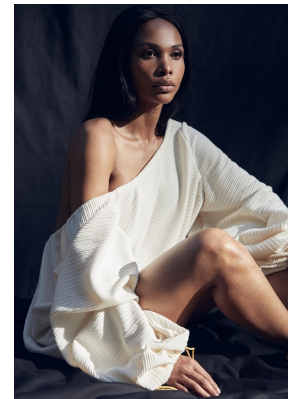

**citizen**  
*A Division Of Boss Models*

**NELISA ZUNGU**

Height: 174cm Bust: 86cm Waist: 67cm Hips: 99cm Shoe: 6 UK Hair: Brown Eyes: Hazel

# citizen

A Division Of Boss Models

## NELISA ZUNGU

Height: 174cm Bust: 86cm Waist: 67cm Hips: 99cm Shoe: 6 UK Hair: Brown Eyes: Hazel

**citizen**  
*A Division Of Boss Models*

**NELISA ZUNGU**

Height: 174cm Bust: 86cm Waist: 67cm Hips: 99cm Shoe: 6 UK Hair: Brown Eyes: Hazel