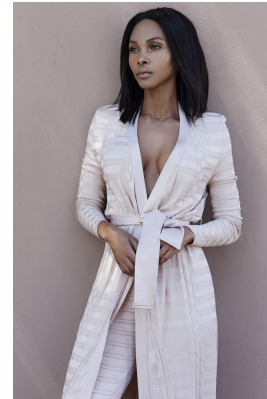

citizen
A Division Of Boss Models

NELISA ZUNGU

Height: 174cm Bust: 86cm Waist: 67cm Hips: 99cm Shoe: 6 UK Hair: Brown Eyes: Hazel

citizen

A Division Of Boss Models

NELISA ZUNGU

Height: 174cm Bust: 86cm Waist: 67cm Hips: 99cm Shoe: 6 UK Hair: Brown Eyes: Hazel

citizen
A Division Of Boss Models

NELISA ZUNGU

Height: 174cm Bust: 86cm Waist: 67cm Hips: 99cm Shoe: 6 UK Hair: Brown Eyes: Hazel