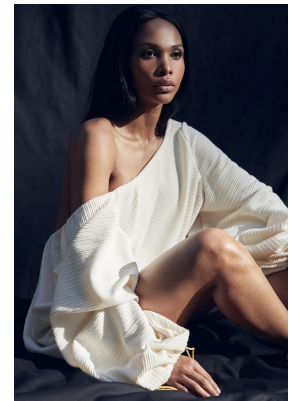

citizen
A Division Of Boss Models

NELISA ZUNGU

Height: 174cm Bust: 86cm Waist: 67cm Hips: 99cm Shoe: 6 UK Hair: Brown Eyes: Hazel

citizen

A Division Of Boss Models

NELISA ZUNGU

Height: 174cm Bust: 86cm Waist: 67cm Hips: 99cm Shoe: 6 UK Hair: Brown Eyes: Hazel

citizen
A Division Of Boss Models

NELISA ZUNGU

Height: 174cm Bust: 86cm Waist: 67cm Hips: 99cm Shoe: 6 UK Hair: Brown Eyes: Hazel