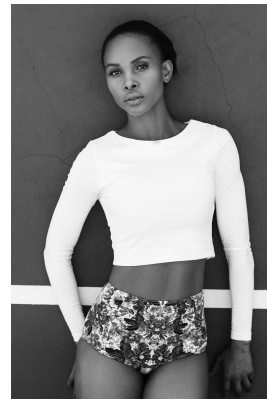

**citizen**  
*A Division Of Boss Models*

**NELISA ZUNGU**

Height: 174cm Bust: 86cm Waist: 67cm Hips: 99cm Shoe: 6 UK Hair: Brown Eyes: Hazel

# citizen

A Division Of Boss Models

## NELISA ZUNGU

Height: 174cm Bust: 86cm Waist: 67cm Hips: 99cm Shoe: 6 UK Hair: Brown Eyes: Hazel

**citizen**  
*A Division Of Boss Models*

**NELISA ZUNGU**

Height: 174cm Bust: 86cm Waist: 67cm Hips: 99cm Shoe: 6 UK Hair: Brown Eyes: Hazel