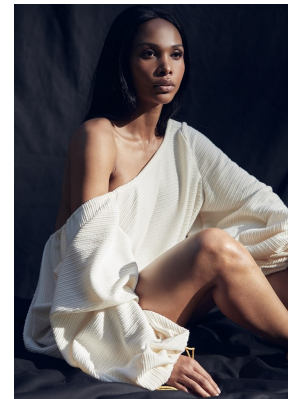

**citizen**  
*A Division Of Boss Models*

**NELISA ZUNGU**

Height: 174cm Bust: 86cm Waist: 67cm Hips: 99cm Shoe: 6 UK Hair: Brown Eyes: Hazel

# citizen

A Division Of Boss Models

NELISA ZUNGU

Height: 174cm Bust: 86cm Waist: 67cm Hips: 99cm Shoe: 6 UK Hair: Brown Eyes: Hazel

**citizen**  
*A Division Of Boss Models*

**NELISA ZUNGU**

Height: 174cm Bust: 86cm Waist: 67cm Hips: 99cm Shoe: 6 UK Hair: Brown Eyes: Hazel