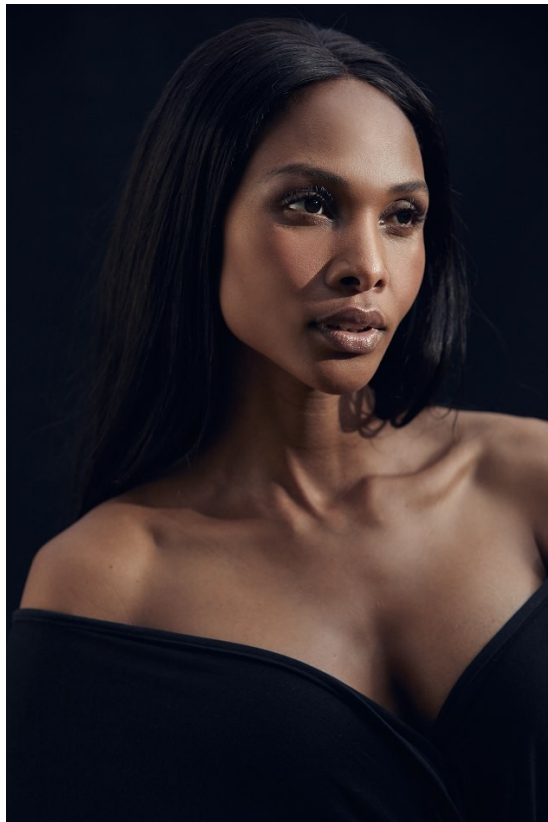

citizen
A Division Of Boss Models

NELISA ZUNGU

Height: 174cm Bust: 86cm Waist: 67cm Hips: 99cm Shoe: 6 UK Hair: Brown Eyes: Hazel

citizen
A Division Of Boss Models

NELISA ZUNGU

Height: 174cm Bust: 86cm Waist: 67cm Hips: 99cm Shoe: 6 UK Hair: Brown Eyes: Hazel

NELISA ZUNGU

Height: 174cm Bust: 86cm Waist: 67cm Hips: 99cm Shoe: 6 UK Hair: Brown Eyes: Hazel

NELISA ZUNGU

Height: 174cm Bust: 86cm Waist: 67cm Hips: 99cm Shoe: 6 UK Hair: Brown Eyes: Hazel

NELISA ZUNGU

Height: 174cm Bust: 86cm Waist: 67cm Hips: 99cm Shoe: 6 UK Hair: Brown Eyes: Hazel

NELISA ZUNGU

Height: 174cm Bust: 86cm Waist: 67cm Hips: 99cm Shoe: 6 UK Hair: Brown Eyes: Hazel

citizen
A Division Of Boss Models

NELISA ZUNGU

Height: 174cm Bust: 86cm Waist: 67cm Hips: 99cm Shoe: 6 UK Hair: Brown Eyes: Hazel

NELISA ZUNGU

Height: 174cm Bust: 86cm Waist: 67cm Hips: 99cm Shoe: 6 UK Hair: Brown Eyes: Hazel

citizen

A Division Of Boss Models