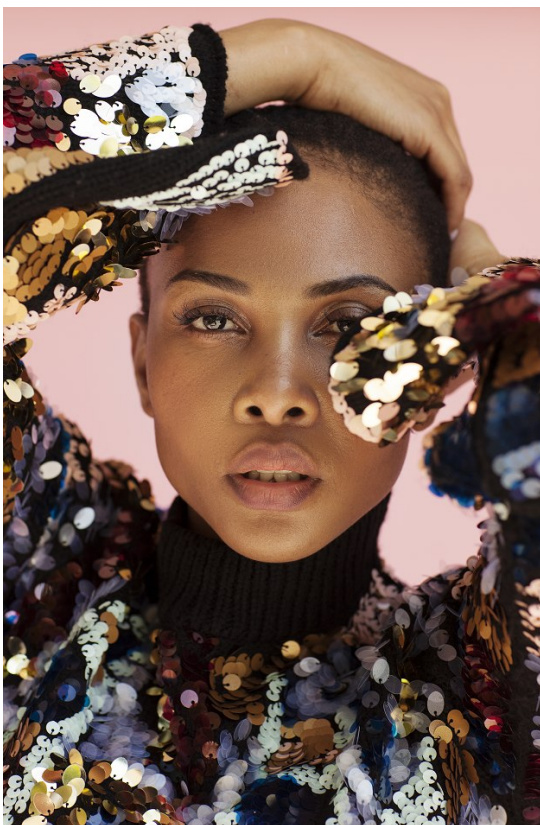

citizen
A Division Of Boss Models

NELISA ZUNGU

Height: 174cm Bust: 86cm Waist: 67cm Hips: 99cm Shoe: 6 UK Hair: Brown Eyes: Hazel

citizen
A Division Of Boss Models

NELISA ZUNGU

Height: 174cm Bust: 86cm Waist: 67cm Hips: 99cm Shoe: 6 UK Hair: Brown Eyes: Hazel

NELISA ZUNGU

Height: 174cm Bust: 86cm Waist: 67cm Hips: 99cm Shoe: 6 UK Hair: Brown Eyes: Hazel

NELISA ZUNGU

Height: 174cm Bust: 86cm Waist: 67cm Hips: 99cm Shoe: 6 UK Hair: Brown Eyes: Hazel

NELISA ZUNGU

Height: 174cm Bust: 86cm Waist: 67cm Hips: 99cm Shoe: 6 UK Hair: Brown Eyes: Hazel

NELISA ZUNGU

Height: 174cm Bust: 86cm Waist: 67cm Hips: 99cm Shoe: 6 UK Hair: Brown Eyes: Hazel

citizen
A Division Of Boss Models

NELISA ZUNGU

Height: 174cm Bust: 86cm Waist: 67cm Hips: 99cm Shoe: 6 UK Hair: Brown Eyes: Hazel

NELISA ZUNGU

Height: 174cm Bust: 86cm Waist: 67cm Hips: 99cm Shoe: 6 UK Hair: Brown Eyes: Hazel

citizen

A Division Of Boss Models