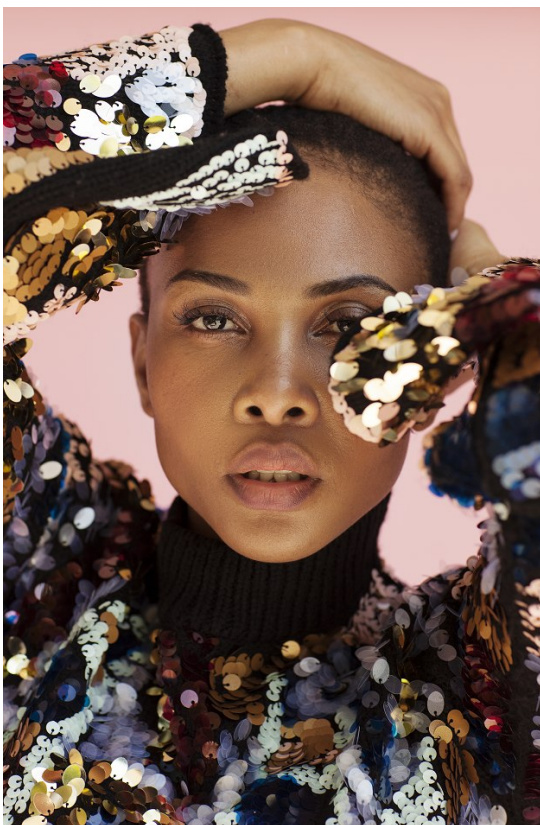

citizen
A Division Of Boss Models

NELISA ZUNGU

Height: 174cm Bust: 86cm Waist: 67cm Hips: 99cm Shoe: 6 UK Hair: Brown Eyes: Hazel

citizen
A Division Of Boss Models

NELISA ZUNGU

Height: 174cm Bust: 86cm Waist: 67cm Hips: 99cm Shoe: 6 UK Hair: Brown Eyes: Hazel

citizen
A Division Of Boss Models

NELISA ZUNGU

Height: 174cm Bust: 86cm Waist: 67cm Hips: 99cm Shoe: 6 UK Hair: Brown Eyes: Hazel

NELISA ZUNGU

Height: 174cm Bust: 86cm Waist: 67cm Hips: 99cm Shoe: 6 UK Hair: Brown Eyes: Hazel

NELISA ZUNGU

Height: 174cm Bust: 86cm Waist: 67cm Hips: 99cm Shoe: 6 UK Hair: Brown Eyes: Hazel

NELISA ZUNGU

Height: 174cm Bust: 86cm Waist: 67cm Hips: 99cm Shoe: 6 UK Hair: Brown Eyes: Hazel

citizen
A Division Of Boss Models