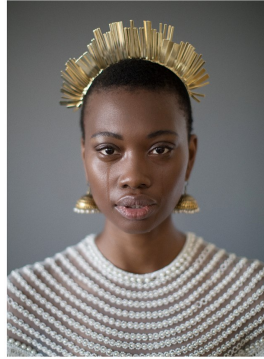

citizen

A Division Of Boss Models

THEMBI KOBEDI

Height: 179cm Bust: 84cm Waist: 71cm Hips: 110cm Shoe: 8 UK Hair: Black Eyes: Brown

citizen
A Division Of Boss Models

THEMBI KOBEDI

Height: 179cm Bust: 84cm Waist: 71cm Hips: 110cm Shoe: 8 UK Hair: Black Eyes: Brown