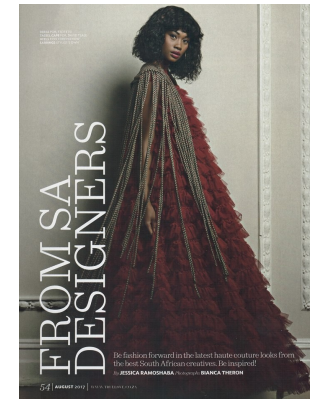

# citizen

A Division Of Boss Models

## THEMBI KOBEDI

Height: 179cm Bust: 84cm Waist: 71cm Hips: 110cm Shoe: 8 UK Hair: Black Eyes: Brown

**citizen**  
*A Division Of Boss Models*

**THEMBI KOBEDI**

Height: 179cm Bust: 84cm Waist: 71cm Hips: 110cm Shoe: 8 UK Hair: Black Eyes: Brown