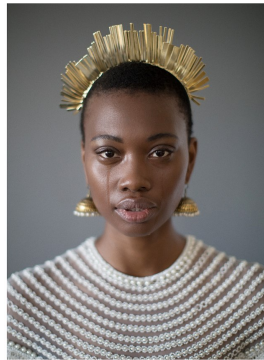

citizen

A Division Of Boss Models

THEMBI KOBEDI

Height: 179cm Bust: 84cm Waist: 71cm Hips: 110cm Shoe: 8 UK Hair: Black Eyes: Brown

citizen
A Division Of Boss Models

THEMBI KOBEDI

Height: 179cm Bust: 84cm Waist: 71cm Hips: 110cm Shoe: 8 UK Hair: Black Eyes: Brown