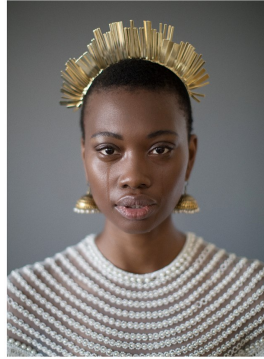

# citizen

A Division Of Boss Models

## THEMBI KOBEDI

Height: 179cm Bust: 84cm Waist: 71cm Hips: 110cm Shoe: 8 UK Hair: Black Eyes: Brown

**citizen**  
*A Division Of Boss Models*

**THEMBI KOBEDI**

Height: 179cm Bust: 84cm Waist: 71cm Hips: 110cm Shoe: 8 UK Hair: Black Eyes: Brown