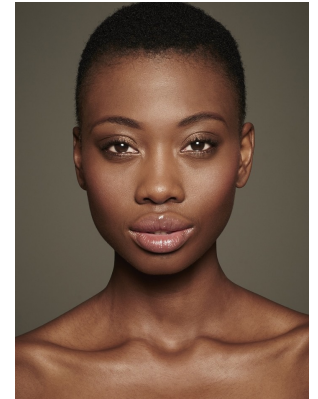

citizen

A Division Of Boss Models

THEMBI KOBEDI

Height: 179cm Bust: 84cm Waist: 71cm Hips: 110cm Shoe: 8 UK Hair: Black Eyes: Brown

citizen
A Division Of Boss Models

THEMBI KOBEDI

Height: 179cm Bust: 84cm Waist: 71cm Hips: 110cm Shoe: 8 UK Hair: Black Eyes: Brown