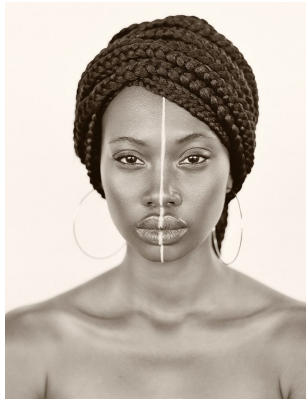

citizen

A Division Of Boss Models

THEMBI KOBEDI

Height: 179cm Bust: 84cm Waist: 71cm Hips: 110cm Shoe: 8 UK Hair: Black Eyes: Brown

citizen
A Division Of Boss Models

THEMBI KOBEDI

Height: 179cm Bust: 84cm Waist: 71cm Hips: 110cm Shoe: 8 UK Hair: Black Eyes: Brown