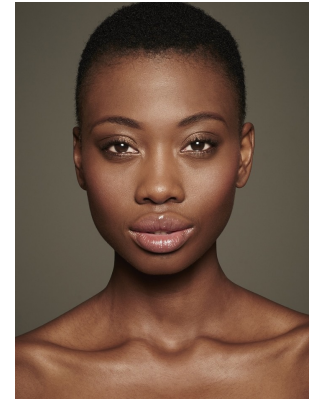

# citizen

A Division Of Boss Models

## THEMBI KOBEDI

Height: 179cm Bust: 84cm Waist: 71cm Hips: 110cm Shoe: 8 UK Hair: Black Eyes: Brown

**citizen**  
*A Division Of Boss Models*

**THEMBI KOBEDI**

Height: 179cm Bust: 84cm Waist: 71cm Hips: 110cm Shoe: 8 UK Hair: Black Eyes: Brown