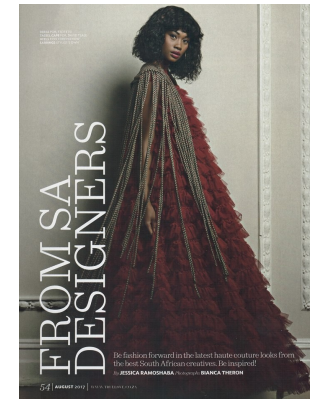

citizen

A Division Of Boss Models

THEMBI KOBEDI

Height: 179cm Bust: 84cm Waist: 71cm Hips: 110cm Shoe: 8 UK Hair: Black Eyes: Brown

citizen
A Division Of Boss Models

THEMBI KOBEDI

Height: 179cm Bust: 84cm Waist: 71cm Hips: 110cm Shoe: 8 UK Hair: Black Eyes: Brown