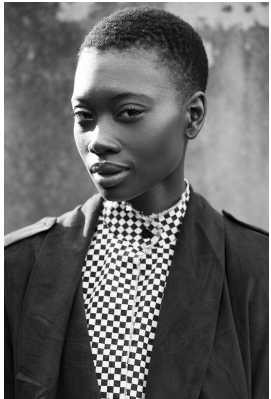

citizen

A Division Of Boss Models

THEMBI KOBEDI

Height: 179cm Bust: 84cm Waist: 71cm Hips: 110cm Shoe: 8 UK Hair: Black Eyes: Brown

citizen
A Division Of Boss Models

THEMBI KOBEDI

Height: 179cm Bust: 84cm Waist: 71cm Hips: 110cm Shoe: 8 UK Hair: Black Eyes: Brown