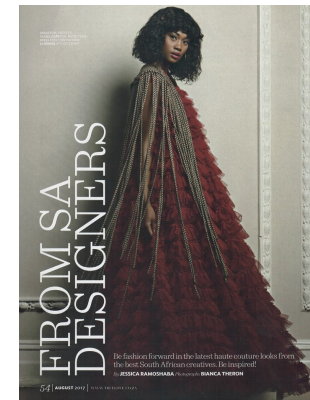

citizen

A Division Of Boss Models

THEMBI KOBEDI

Height: 179cm Bust: 84cm Waist: 71cm Hips: 110cm Shoe: 8 UK Hair: Black Eyes: Brown

citizen
A Division Of Boss Models

THEMBI KOBEDI

Height: 179cm Bust: 84cm Waist: 71cm Hips: 110cm Shoe: 8 UK Hair: Black Eyes: Brown