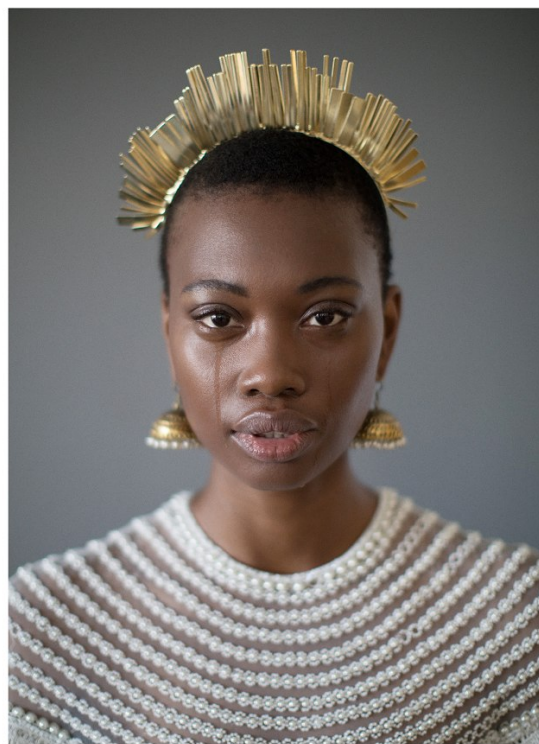

citizen
A Division Of Boss Models

THEMBI KOBEDI

Height: 179cm Bust: 84cm Waist: 71cm Hips: 110cm Shoe: 8 UK Hair: Black Eyes: Brown

THEMBI KOBEDI

Height: 179cm Bust: 84cm Waist: 71cm Hips: 110cm Shoe: 8 UK Hair: Black Eyes: Brown

Fashion | **BRIDE**

THEMBI KOBEDI

Height: 179cm Bust: 84cm Waist: 71cm Hips: 110cm Shoe: 8 UK Hair: Black Eyes: Brown

citizen
A Division Of Boss Models

THEMBI KOBEDI

Height: 179cm Bust: 84cm Waist: 71cm Hips: 110cm Shoe: 8 UK Hair: Black Eyes: Brown