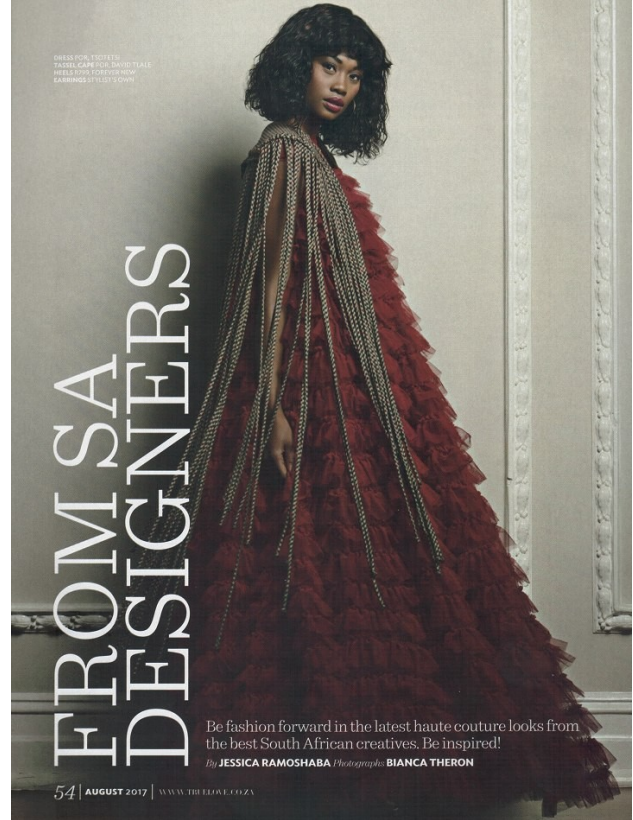

Fashion | **BRIDE**

THEMBI KOBEDI

Height: 179cm Bust: 84cm Waist: 71cm Hips: 110cm Shoe: 8 UK Hair: Black Eyes: Brown