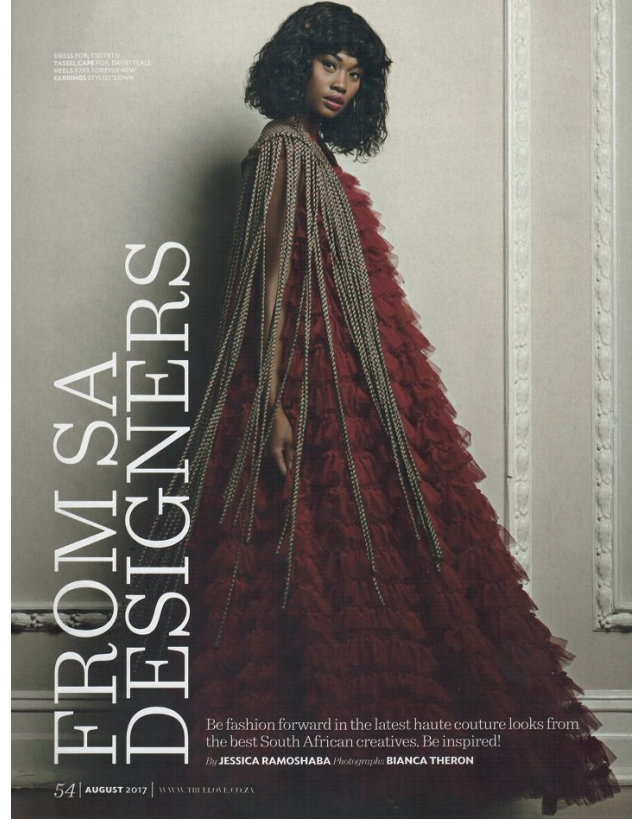

citizen
A Division Of Boss Models

THEMBI KOBEDI

Height: 179cm Bust: 84cm Waist: 71cm Hips: 110cm Shoe: 8 UK Hair: Black Eyes: Brown

THEMBI KOBEDI

Height: 179cm Bust: 84cm Waist: 71cm Hips: 110cm Shoe: 8 UK Hair: Black Eyes: Brown