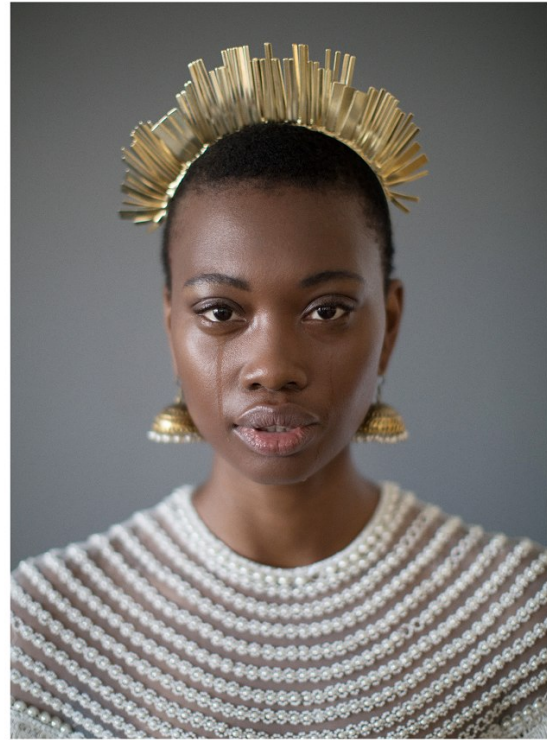

**citizen**  
*A Division Of Boss Models*

**THEMBI KOBEDI**

Height: 179cm Bust: 84cm Waist: 71cm Hips: 110cm Shoe: 8 UK Hair: Black Eyes: Brown

**THEMBI KOBEDI**

Height: 179cm Bust: 84cm Waist: 71cm Hips: 110cm Shoe: 8 UK Hair: Black Eyes: Brown

**THEMBI KOBEDI**

Height: 179cm Bust: 84cm Waist: 71cm Hips: 110cm Shoe: 8 UK Hair: Black Eyes: Brown

**THEMBI KOBEDI**

Height: 179cm Bust: 84cm Waist: 71cm Hips: 110cm Shoe: 8 UK Hair: Black Eyes: Brown

Fashion | **BRIDE**

**THEMBI KOBEDI**

Height: 179cm Bust: 84cm Waist: 71cm Hips: 110cm Shoe: 8 UK Hair: Black Eyes: Brown

**citizen**  
*A Division Of Boss Models*

**THEMBI KOBEDI**

Height: 179cm Bust: 84cm Waist: 71cm Hips: 110cm Shoe: 8 UK Hair: Black Eyes: Brown