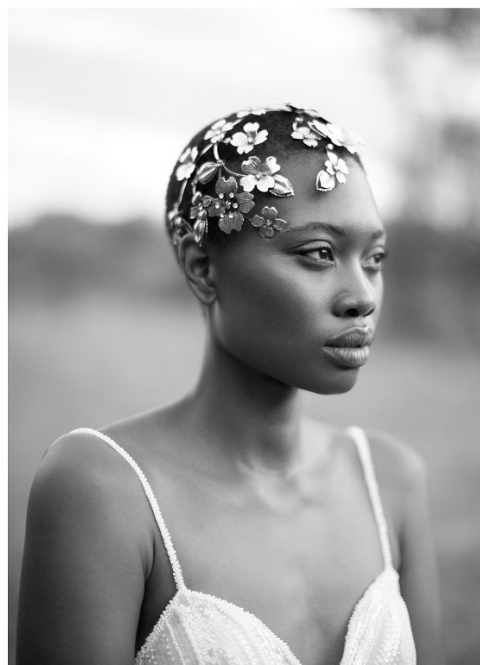

citizen
A Division Of Boss Models

THEMBI KOBEDI

Height: 179cm Bust: 84cm Waist: 71cm Hips: 110cm Shoe: 8 UK Hair: Black Eyes: Brown

THEMBI KOBEDI

Height: 179cm Bust: 84cm Waist: 71cm Hips: 110cm Shoe: 8 UK Hair: Black Eyes: Brown