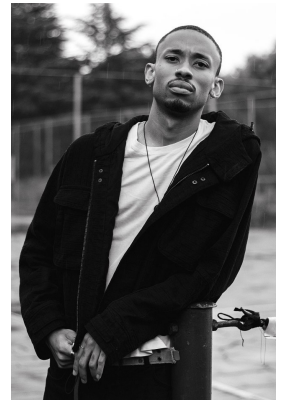

**citizen**  
*A Division Of Boss Models*

**KITSO HOLELE**

Height: 183cm Chest: 86cm Waist: 73cm Shoe: 10 UK Hair: Black Eyes: Dark Brown