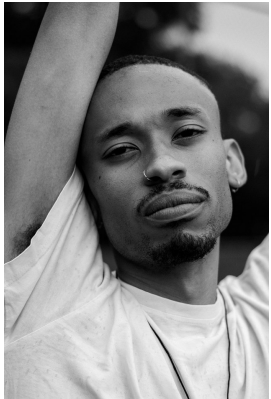

**citizen**  
*A Division Of Boss Models*

**KITSO HOLELE**

Height: 183cm Chest: 86cm Waist: 73cm Shoe: 10 UK Hair: Black Eyes: Dark Brown