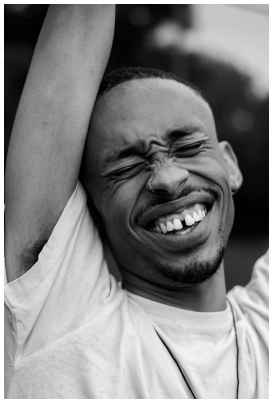

**citizen**  
*A Division Of Boss Models*

**KITSO HOLELE**

Height: 183cm Chest: 86cm Waist: 73cm Shoe: 10 UK Hair: Black Eyes: Dark Brown