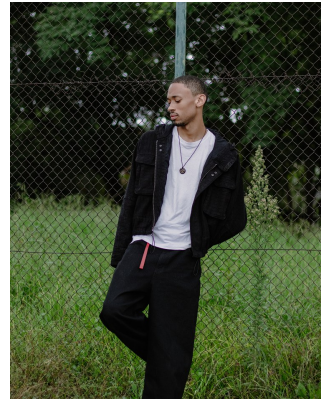

**citizen**  
*A Division Of Boss Models*

**KITSO HOLELE**

Height: 183cm Chest: 86cm Waist: 73cm Shoe: 10 UK Hair: Black Eyes: Dark Brown