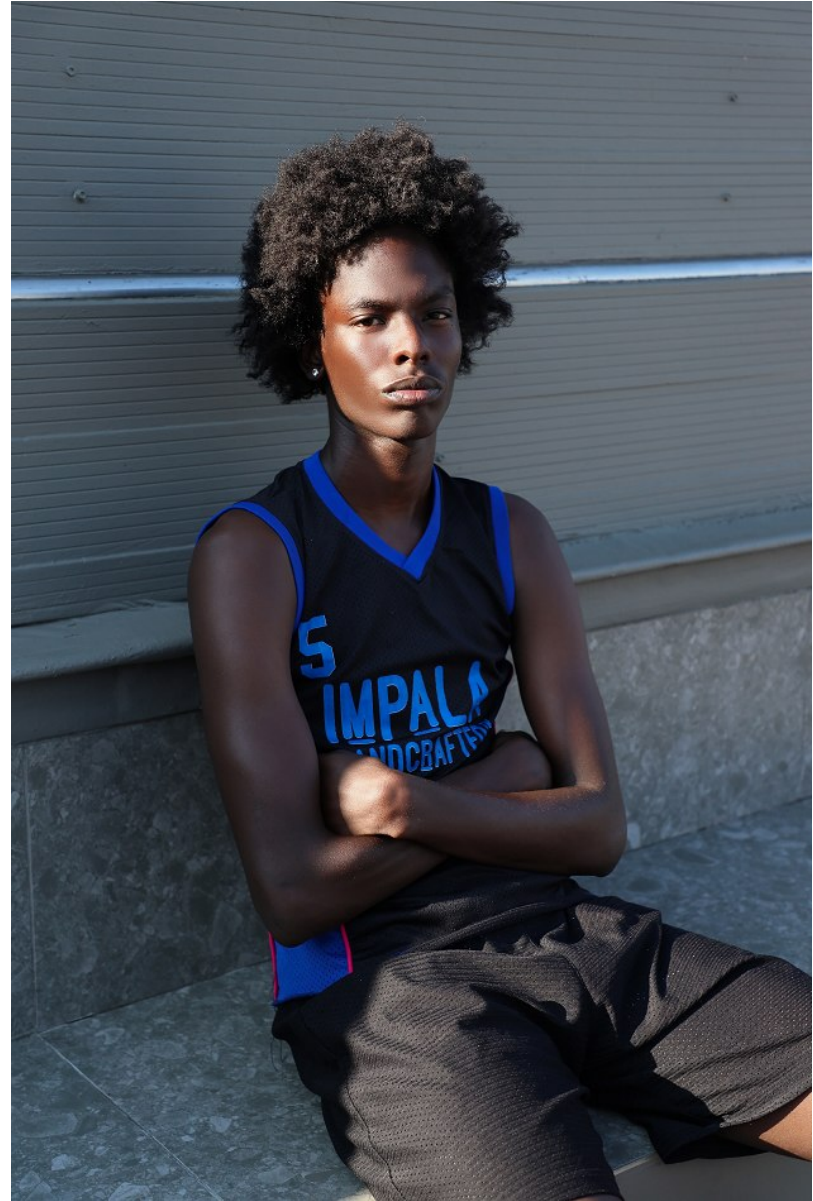

citizen
A Division Of Boss Models

RUSHEMA SWARTZ

Height: 193cm Chest: 80cm Waist: 90cm Shoe: 11.5 UK Hair: Black Eyes: Dark Brown

RUSHEMA SWARTZ

Height: 193cm Chest: 80cm Waist: 90cm Shoe: 11.5 UK Hair: Black Eyes: Dark Brown

RUSHEMA SWARTZ

Height: 193cm Chest: 80cm Waist: 90cm Shoe: 11.5 UK Hair: Black Eyes: Dark Brown

citizen
A Division Of Boss Models

RUSHEMA SWARTZ

Height: 193cm Chest: 80cm Waist: 90cm Shoe: 11.5 UK Hair: Black Eyes: Dark Brown

citizen
A Division Of Boss Models

RUSHEMA SWARTZ

Height: 193cm Chest: 80cm Waist: 90cm Shoe: 11.5 UK Hair: Black Eyes: Dark Brown

citizen
A Division Of Boss Models

RUSHEMA SWARTZ

Height: 193cm Chest: 80cm Waist: 90cm Shoe: 11.5 UK Hair: Black Eyes: Dark Brown

citizen
A Division Of Boss Models

RUSHEMA SWARTZ

Height: 193cm Chest: 80cm Waist: 90cm Shoe: 11.5 UK Hair: Black Eyes: Dark Brown