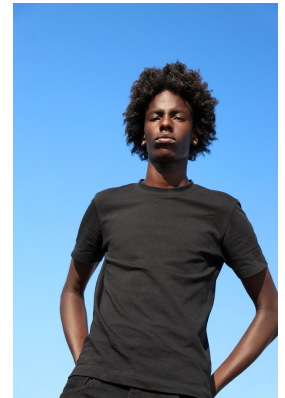

# **citizen**

*A Division Of Boss Models*

## **RUSHEMA SWARTZ**

Height: 193cm Chest: 80cm Waist: 90cm Shoe: 11.5 UK Hair: Black Eyes: Dark Brown