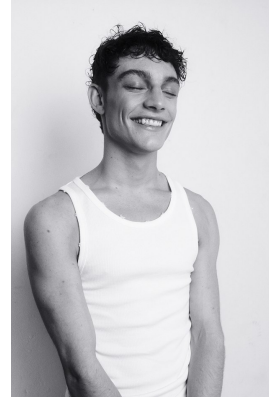

**citizen**  
*A Division Of Boss Models*

**CALLAHAN PERROW**

Height: 179cm Chest: 92cm Waist: 88cm Suit: 32 Shoe: 9.5 UK Hair: Brunette Eyes: Hazel