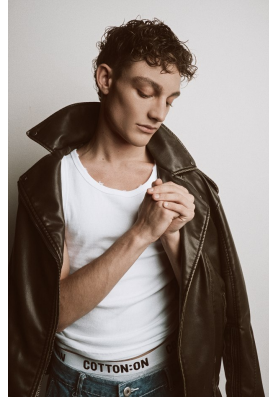

**citizen**  
*A Division Of Boss Models*

**CALLAHAN PERROW**

Height: 179cm Chest: 92cm Waist: 88cm Suit: 32 Shoe: 9.5 UK Hair: Brunette Eyes: Hazel