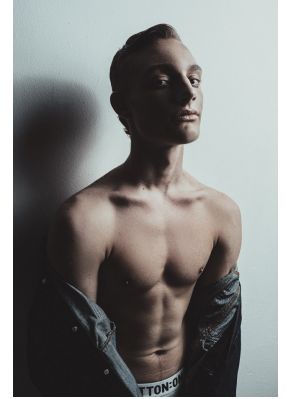

**citizen**  
*A Division Of Boss Models*

**CALLAHAN PERROW**

Height: 179cm Chest: 92cm Waist: 88cm Suit: 32 Shoe: 9.5 UK Hair: Brunette Eyes: Hazel