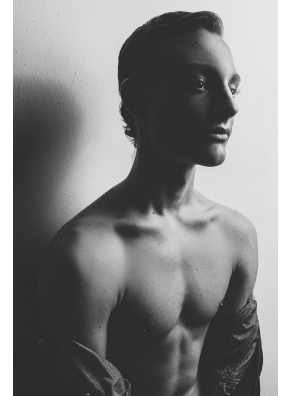

**citizen**  
*A Division Of Boss Models*

**CALLAHAN PERROW**

Height: 179cm Chest: 92cm Waist: 88cm Suit: 32 Shoe: 9.5 UK Hair: Brunette Eyes: Hazel