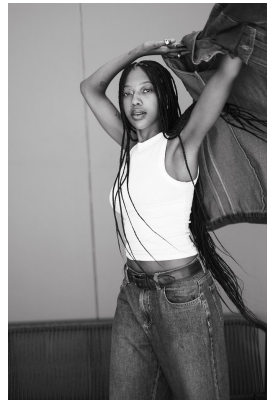

citizen

A Division Of Boss Models

TUMI HOHO

Height: 174cm Bust: 89cm Waist: 71cm Hips: 99cm Shoe: 7 UK Hair: Black Eyes: Dark Brown