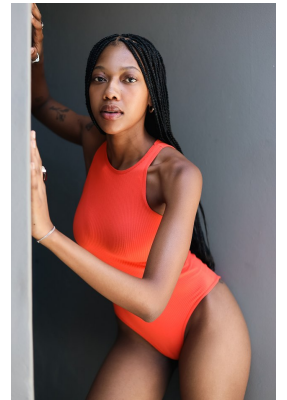

citizen

A Division Of Boss Models

TUMI HOHO

Height: 174cm Bust: 89cm Waist: 71cm Hips: 99cm Shoe: 7 UK Hair: Black Eyes: Dark Brown