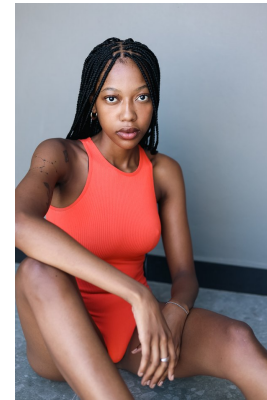

citizen

A Division Of Boss Models

TUMI HOHO

Height: 174cm Bust: 89cm Waist: 71cm Hips: 99cm Shoe: 7 UK Hair: Black Eyes: Dark Brown