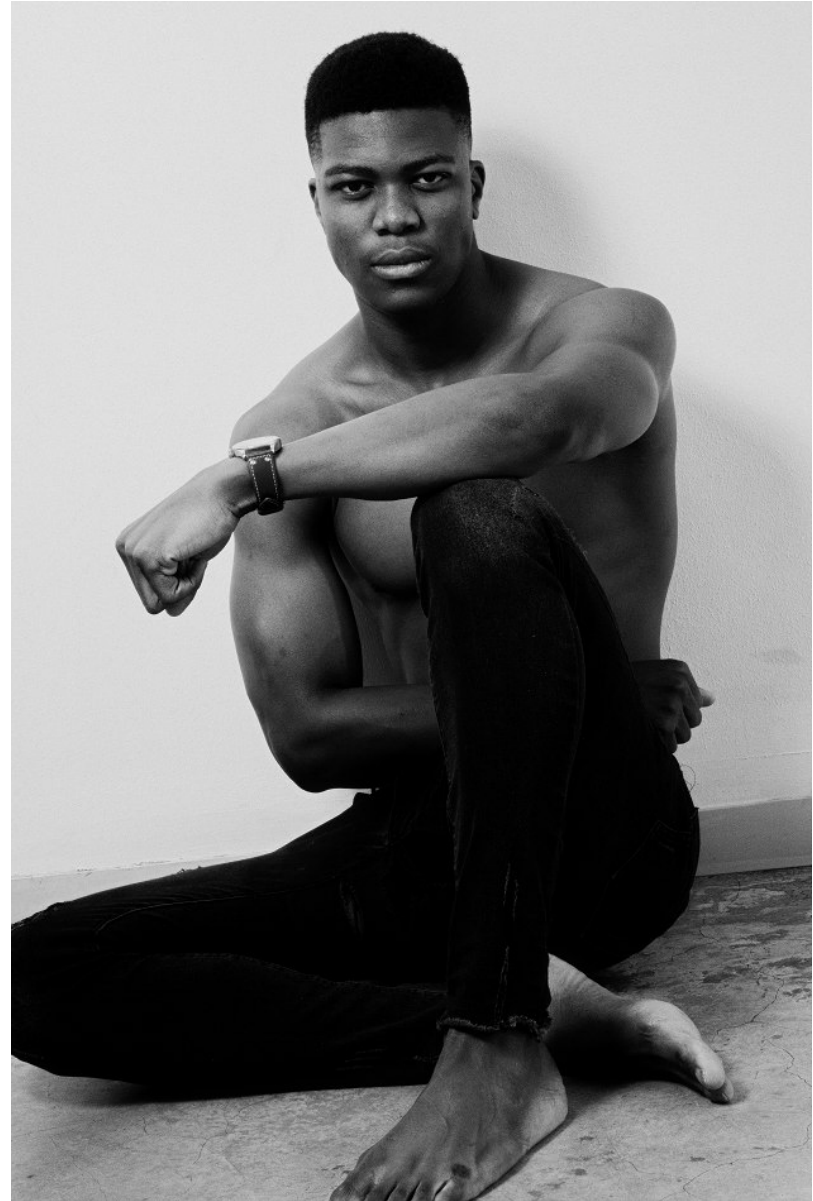

citizen
A Division Of Boss Models

DANNY MUSHWANA

Height: 190cm Chest: 97cm Waist: 77cm Shoe: 11 UK Hair: Black Eyes: Brown

DANNY MUSHWANA

Height: 190cm Chest: 97cm Waist: 77cm Shoe: 11 UK Hair: Black Eyes: Brown

DANNY MUSHWANA

Height: 190cm Chest: 97cm Waist: 77cm Shoe: 11 UK Hair: Black Eyes: Brown

citizen
A Division Of Boss Models

DANNY MUSHWANA

Height: 190cm Chest: 97cm Waist: 77cm Shoe: 11 UK Hair: Black Eyes: Brown