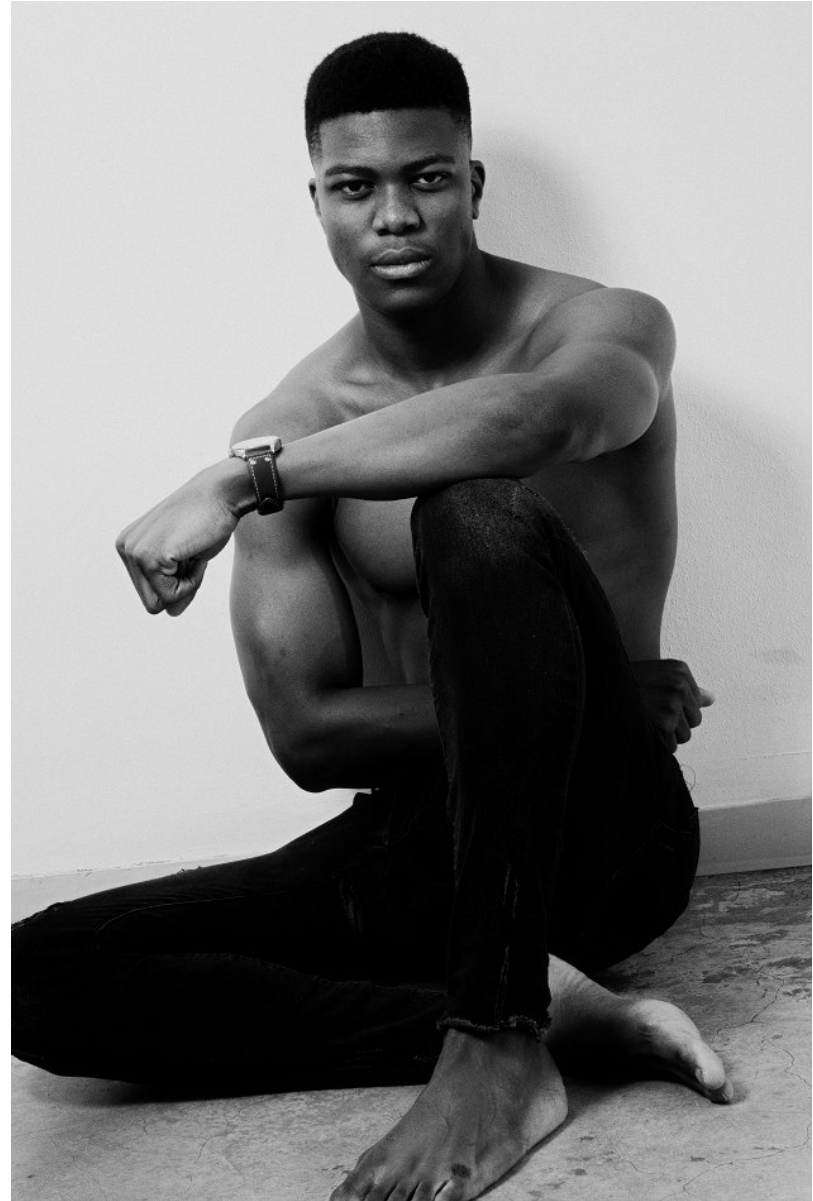

citizen
A Division Of Boss Models

DANNY MUSHWANA

Height: 190cm Chest: 97cm Waist: 77cm Shoe: 11 UK Hair: Black Eyes: Brown

citizen
A Division Of Boss Models

DANNY MUSHWANA

Height: 190cm Chest: 97cm Waist: 77cm Shoe: 11 UK Hair: Black Eyes: Brown

citizen
A Division Of Boss Models

DANNY MUSHWANA

Height: 190cm Chest: 97cm Waist: 77cm Shoe: 11 UK Hair: Black Eyes: Brown

DANNY MUSHWANA

Height: 190cm Chest: 97cm Waist: 77cm Shoe: 11 UK Hair: Black Eyes: Brown

DANNY MUSHWANA

Height: 190cm Chest: 97cm Waist: 77cm Shoe: 11 UK Hair: Black Eyes: Brown

citizen
A Division Of Boss Models

DANNY MUSHWANA

Height: 190cm Chest: 97cm Waist: 77cm Shoe: 11 UK Hair: Black Eyes: Brown