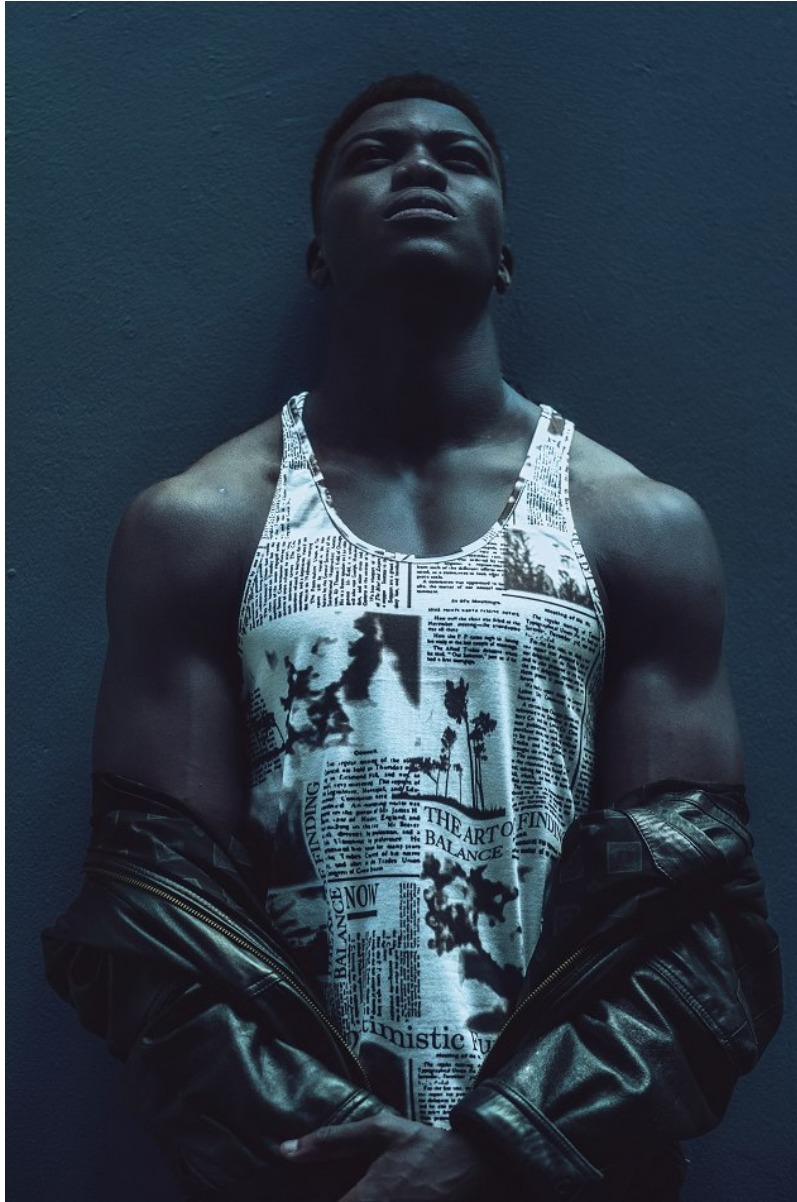

citizen
A Division Of Boss Models

DANNY MUSHWANA

Height: 190cm Chest: 97cm Waist: 77cm Shoe: 11 UK Hair: Black Eyes: Brown

citizen
A Division Of Boss Models

DANNY MUSHWANA

Height: 190cm Chest: 97cm Waist: 77cm Shoe: 11 UK Hair: Black Eyes: Brown

citizen
A Division Of Boss Models

DANNY MUSHWANA

Height: 190cm Chest: 97cm Waist: 77cm Shoe: 11 UK Hair: Black Eyes: Brown

DANNY MUSHWANA

Height: 190cm Chest: 97cm Waist: 77cm Shoe: 11 UK Hair: Black Eyes: Brown

DANNY MUSHWANA

Height: 190cm Chest: 97cm Waist: 77cm Shoe: 11 UK Hair: Black Eyes: Brown

citizen
A Division Of Boss Models

DANNY MUSHWANA

Height: 190cm Chest: 97cm Waist: 77cm Shoe: 11 UK Hair: Black Eyes: Brown