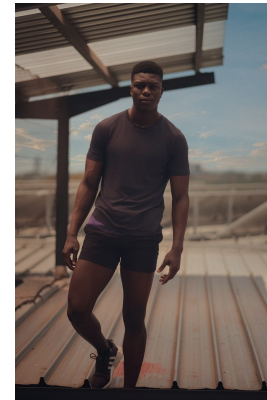

# citizen

*A Division Of Boss Models*

## DANNY MUSHWANA

Height: 190cm Chest: 97cm Waist: 77cm Shoe: 11 UK Hair: Black Eyes: Brown