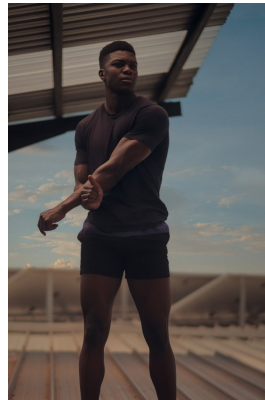

# **citizen**

*A Division Of Boss Models*

## **DANNY MUSHWANA**

Height: 190cm Chest: 97cm Waist: 77cm Shoe: 11 UK Hair: Black Eyes: Brown