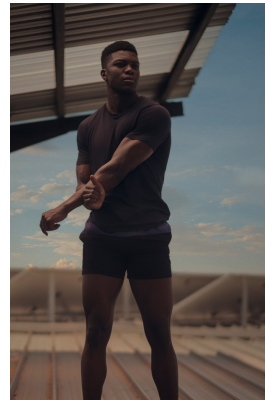

# citizen

*A Division Of Boss Models*

## DANNY MUSHWANA

Height: 190cm Chest: 97cm Waist: 77cm Shoe: 11 UK Hair: Black Eyes: Brown