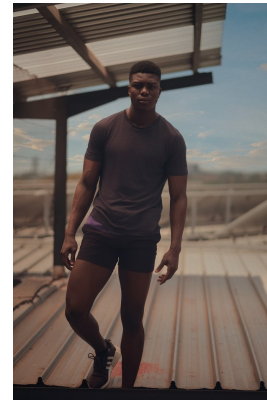

# **citizen**

*A Division Of Boss Models*

## **DANNY MUSHWANA**

Height: 190cm Chest: 97cm Waist: 77cm Shoe: 11 UK Hair: Black Eyes: Brown