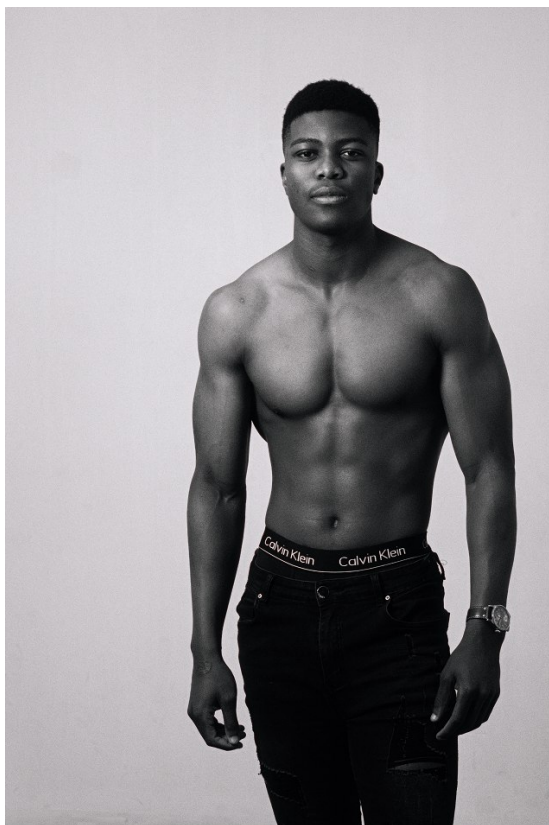

citizen
A Division Of Boss Models

DANNY MUSHWANA

Height: 190cm Chest: 97cm Waist: 77cm Shoe: 11 UK Hair: Black Eyes: Brown

citizen
A Division Of Boss Models

DANNY MUSHWANA

Height: 190cm Chest: 97cm Waist: 77cm Shoe: 11 UK Hair: Black Eyes: Brown

citizen
A Division Of Boss Models

DANNY MUSHWANA

Height: 190cm Chest: 97cm Waist: 77cm Shoe: 11 UK Hair: Black Eyes: Brown

DANNY MUSHWANA

Height: 190cm Chest: 97cm Waist: 77cm Shoe: 11 UK Hair: Black Eyes: Brown