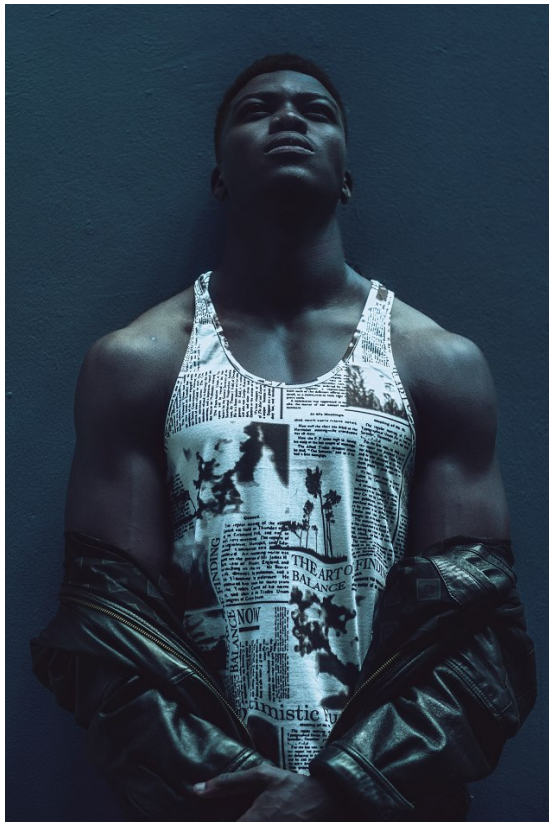

citizen
A Division Of Boss Models

DANNY MUSHWANA

Height: 190cm Chest: 97cm Waist: 77cm Shoe: 11 UK Hair: Black Eyes: Brown

citizen
A Division Of Boss Models

DANNY MUSHWANA

Height: 190cm Chest: 97cm Waist: 77cm Shoe: 11 UK Hair: Black Eyes: Brown

citizen
A Division Of Boss Models

DANNY MUSHWANA

Height: 190cm Chest: 97cm Waist: 77cm Shoe: 11 UK Hair: Black Eyes: Brown

DANNY MUSHWANA

Height: 190cm Chest: 97cm Waist: 77cm Shoe: 11 UK Hair: Black Eyes: Brown