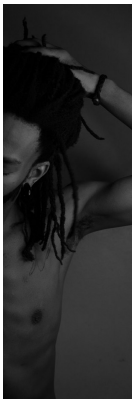

# citizen

*A Division Of Boss Models*

## KHANYISO TROM

Height: 178cm Chest: 86cm Waist: 73cm Shoe: 7 UK Hair: Black Eyes: Brown

**citizen**  
*A Division Of Boss Models*

**KHANYISO TROM**

Height: 178cm Chest: 86cm Waist: 73cm Shoe: 7 UK Hair: Black Eyes: Brown