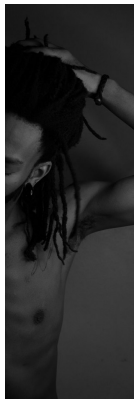

citizen

A Division Of Boss Models

KHANYISO TROM

Height: 178cm Chest: 86cm Waist: 73cm Shoe: 7 UK Hair: Black Eyes: Brown

citizen
A Division Of Boss Models

KHANYISO TROM

Height: 178cm Chest: 86cm Waist: 73cm Shoe: 7 UK Hair: Black Eyes: Brown