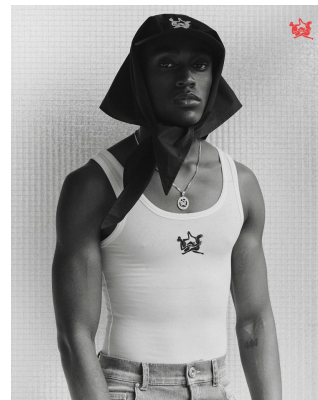

**citizen**  
*A Division Of Boss Models*

**MELO AGBOHLA**

Height: 174cm Chest: 54cm Waist: 75cm Shoe: 8 UK Hair: Black Eyes: Black

**citizen**  
*A Division Of Boss Models*

**MELO AGBOHLA**

Height: 174cm Chest: 54cm Waist: 75cm Shoe: 8 UK Hair: Black Eyes: Black