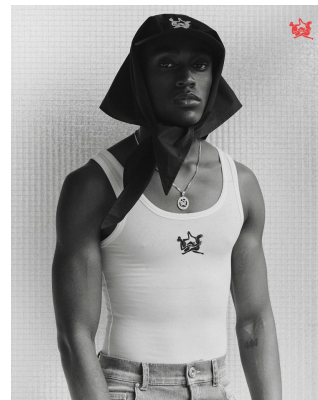

citizen
A Division Of Boss Models

MELO AGBOHLA

Height: 174cm Chest: 54cm Waist: 75cm Shoe: 8 UK Hair: Black Eyes: Black

citizen
A Division Of Boss Models

MELO AGBOHLA

Height: 174cm Chest: 54cm Waist: 75cm Shoe: 8 UK Hair: Black Eyes: Black