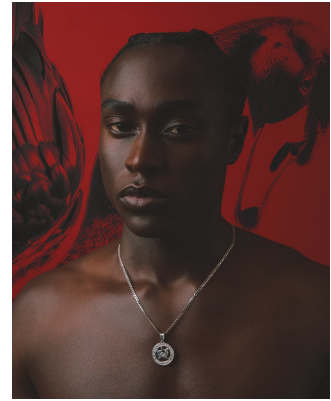

# citizen

*A Division Of Boss Models*

## MELO AGBOHLA

Height: 174cm Chest: 54cm Waist: 75cm Shoe: 8 UK Hair: Black Eyes: Black