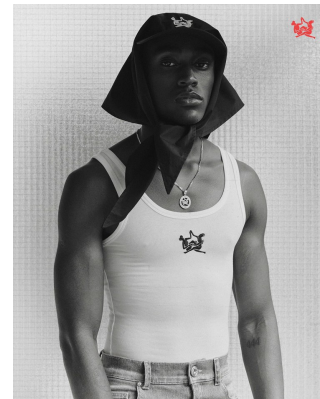

citizen
A Division Of Boss Models

MELO AGBOHLA

Height: 174cm Chest: 54cm Waist: 75cm Shoe: 8 UK Hair: Black Eyes: Black

citizen
A Division Of Boss Models

MELO AGBOHLA

Height: 174cm Chest: 54cm Waist: 75cm Shoe: 8 UK Hair: Black Eyes: Black