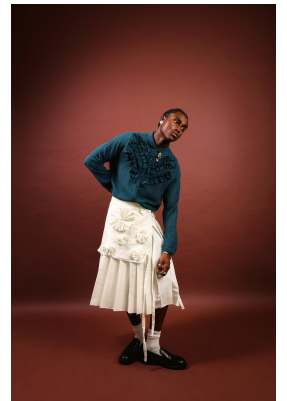

**citizen**  
*A Division Of Boss Models*

**MELO AGBOHLA**

Height: 174cm Chest: 54cm Waist: 75cm Shoe: 8 UK Hair: Black Eyes: Black

**citizen**  
*A Division Of Boss Models*

**MELO AGBOHLA**

Height: 174cm Chest: 54cm Waist: 75cm Shoe: 8 UK Hair: Black Eyes: Black