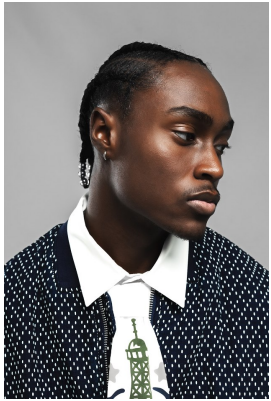

**citizen**  
*A Division Of Boss Models*

**MELO AGBOHLA**

Height: 174cm Chest: 54cm Waist: 75cm Shoe: 8 UK Hair: Black Eyes: Black

**citizen**  
*A Division Of Boss Models*

**MELO AGBOHLA**

Height: 174cm Chest: 54cm Waist: 75cm Shoe: 8 UK Hair: Black Eyes: Black