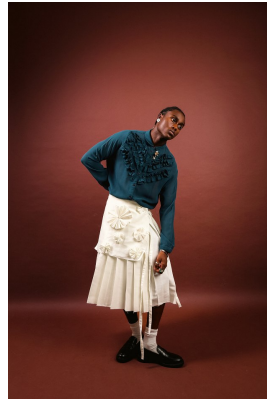

citizen

A Division Of Boss Models

MELO

Height: 174cm Chest: 49cm Waist: 68cm Shoe: 8 UK Hair: Black Eyes: Black