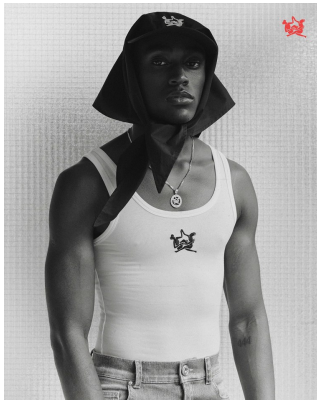

# citizen

*A Division Of Boss Models*

## MELO AGBOHLA

Height: 174cm Chest: 54cm Waist: 75cm Shoe: 8 UK Hair: Black Eyes: Black