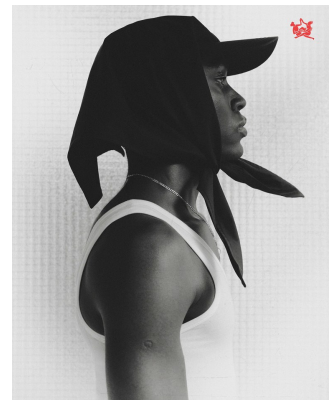

**citizen**  
*A Division Of Boss Models*

**MELO AGBOHLA**

Height: 174cm Chest: 54cm Waist: 75cm Shoe: 8 UK Hair: Black Eyes: Black

**citizen**  
*A Division Of Boss Models*

**MELO AGBOHLA**

Height: 174cm Chest: 54cm Waist: 75cm Shoe: 8 UK Hair: Black Eyes: Black