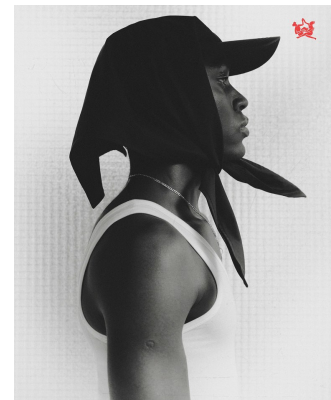

citizen
A Division Of Boss Models

MELO AGBOHLA

Height: 174cm Chest: 54cm Waist: 75cm Shoe: 8 UK Hair: Black Eyes: Black

citizen
A Division Of Boss Models

MELO AGBOHLA

Height: 174cm Chest: 54cm Waist: 75cm Shoe: 8 UK Hair: Black Eyes: Black