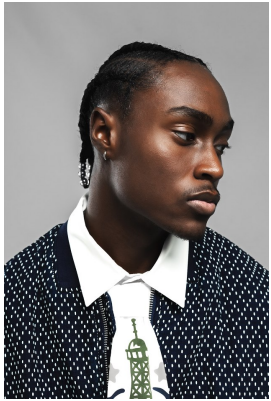

citizen
A Division Of Boss Models

MELO AGBOHLA

Height: 174cm Chest: 54cm Waist: 75cm Shoe: 8 UK Hair: Black Eyes: Black

citizen
A Division Of Boss Models

MELO AGBOHLA

Height: 174cm Chest: 54cm Waist: 75cm Shoe: 8 UK Hair: Black Eyes: Black