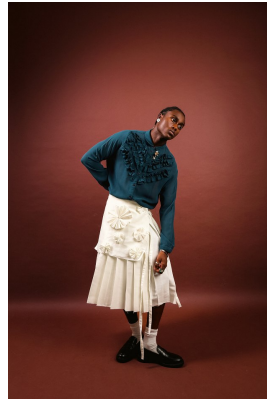

# citizen

*A Division Of Boss Models*

## MELO AGBOHLA

Height: 174cm Chest: 54cm Waist: 75cm Shoe: 8 UK Hair: Black Eyes: Black