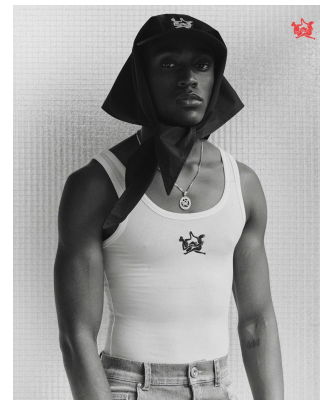

citizen
A Division Of Boss Models

MELO AGBOHLA

Height: 174cm Chest: 54cm Waist: 75cm Shoe: 8 UK Hair: Black Eyes: Black

citizen
A Division Of Boss Models

MELO AGBOHLA

Height: 174cm Chest: 54cm Waist: 75cm Shoe: 8 UK Hair: Black Eyes: Black