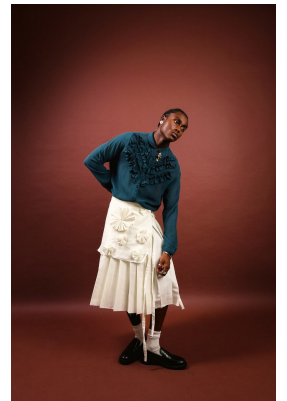

citizen
A Division Of Boss Models

MELO AGBOHLA

Height: 174cm Chest: 54cm Waist: 75cm Shoe: 8 UK Hair: Black Eyes: Black

citizen
A Division Of Boss Models

MELO AGBOHLA

Height: 174cm Chest: 54cm Waist: 75cm Shoe: 8 UK Hair: Black Eyes: Black