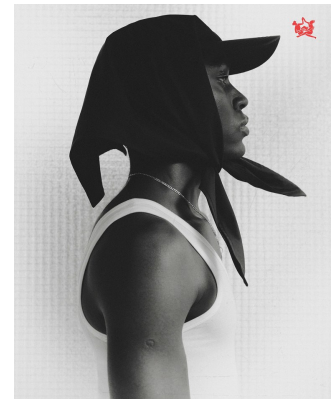

citizen
A Division Of Boss Models

MELO AGBOHLA

Height: 174cm Chest: 54cm Waist: 75cm Shoe: 8 UK Hair: Black Eyes: Black

citizen
A Division Of Boss Models

MELO AGBOHLA

Height: 174cm Chest: 54cm Waist: 75cm Shoe: 8 UK Hair: Black Eyes: Black