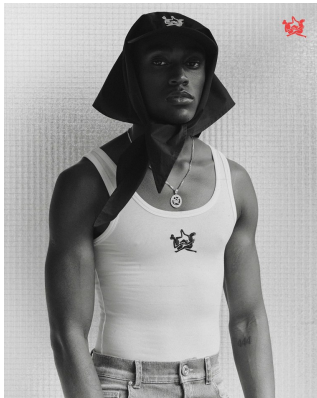

citizen

A Division Of Boss Models

MELO

Height: 174cm Chest: 49cm Waist: 68cm Shoe: 8 UK Hair: Black Eyes: Black