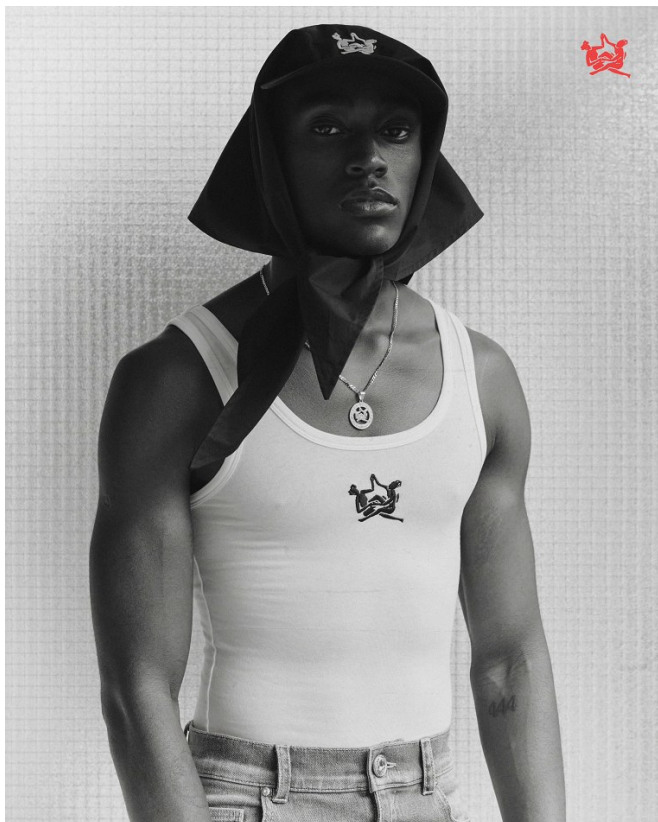

citizen
A Division Of Boss Models

MELO AGBOHLA

Height: 174cm Chest: 54cm Waist: 75cm Shoe: 8 UK Hair: Black Eyes: Black

citizen
A Division Of Boss Models

MELO AGBOHLA

Height: 174cm Chest: 54cm Waist: 75cm Shoe: 8 UK Hair: Black Eyes: Black

MELO AGBOHLA

Height: 174cm Chest: 54cm Waist: 75cm Shoe: 8 UK Hair: Black Eyes: Black