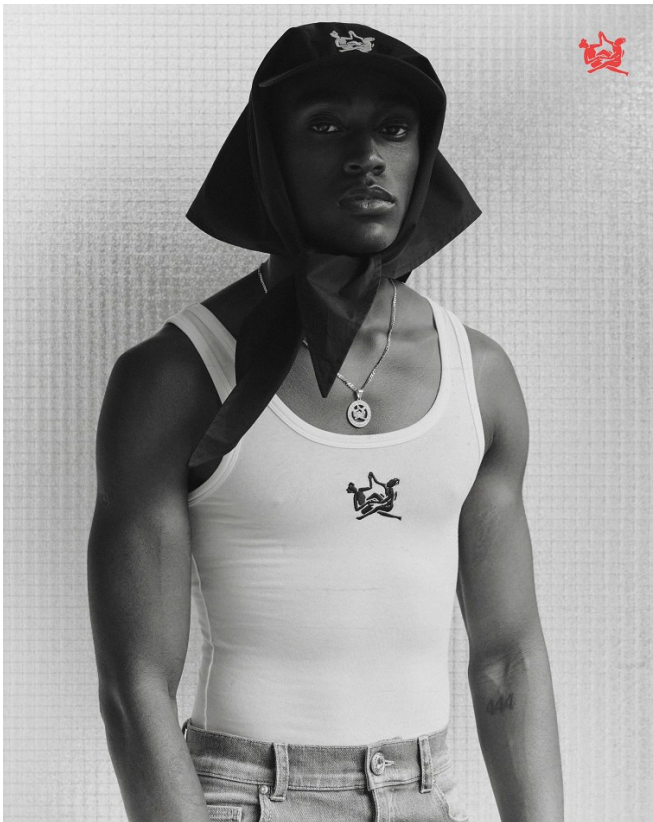

citizen
A Division Of Boss Models

MELO AGBOHLA

Height: 174cm Chest: 54cm Waist: 75cm Shoe: 8 UK Hair: Black Eyes: Black

citizen
A Division Of Boss Models

MELO AGBOHLA

Height: 174cm Chest: 54cm Waist: 75cm Shoe: 8 UK Hair: Black Eyes: Black

citizen
A Division Of Boss Models

MELO AGBOHLA

Height: 174cm Chest: 54cm Waist: 75cm Shoe: 8 UK Hair: Black Eyes: Black

MELO AGBOHLA

Height: 174cm Chest: 54cm Waist: 75cm Shoe: 8 UK Hair: Black Eyes: Black

citizen
A Division Of Boss Models

MELO AGBOHLA

Height: 174cm Chest: 54cm Waist: 75cm Shoe: 8 UK Hair: Black Eyes: Black