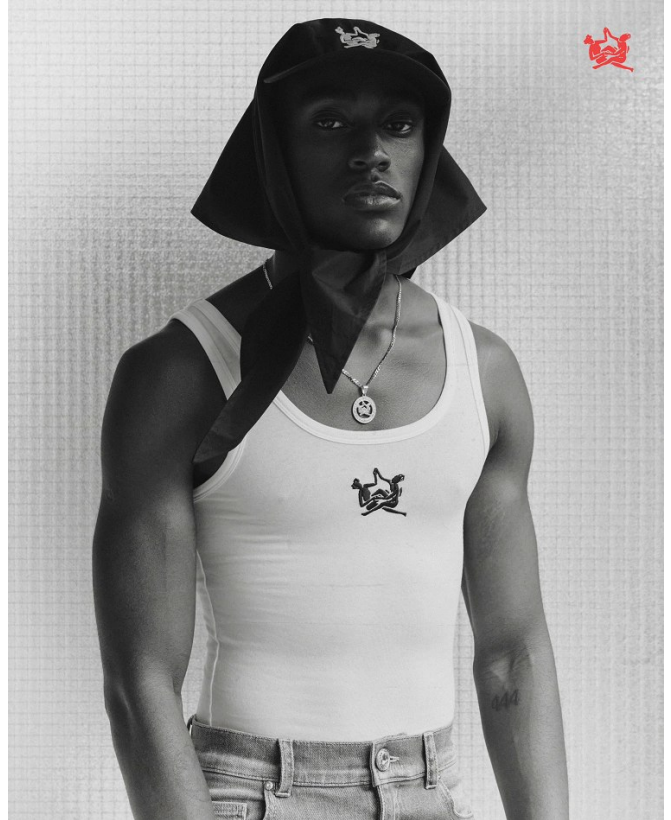

citizen
A Division Of Boss Models

MELO AGBOHLA

Height: 174cm Chest: 54cm Waist: 75cm Shoe: 8 UK Hair: Black Eyes: Black

citizen
A Division Of Boss Models

MELO AGBOHLA

Height: 174cm Chest: 54cm Waist: 75cm Shoe: 8 UK Hair: Black Eyes: Black

citizen
A Division Of Boss Models

MELO AGBOHLA

Height: 174cm Chest: 54cm Waist: 75cm Shoe: 8 UK Hair: Black Eyes: Black

MELO AGBOHLA

Height: 174cm Chest: 54cm Waist: 75cm Shoe: 8 UK Hair: Black Eyes: Black

citizen
A Division Of Boss Models

MELO AGBOHLA

Height: 174cm Chest: 54cm Waist: 75cm Shoe: 8 UK Hair: Black Eyes: Black