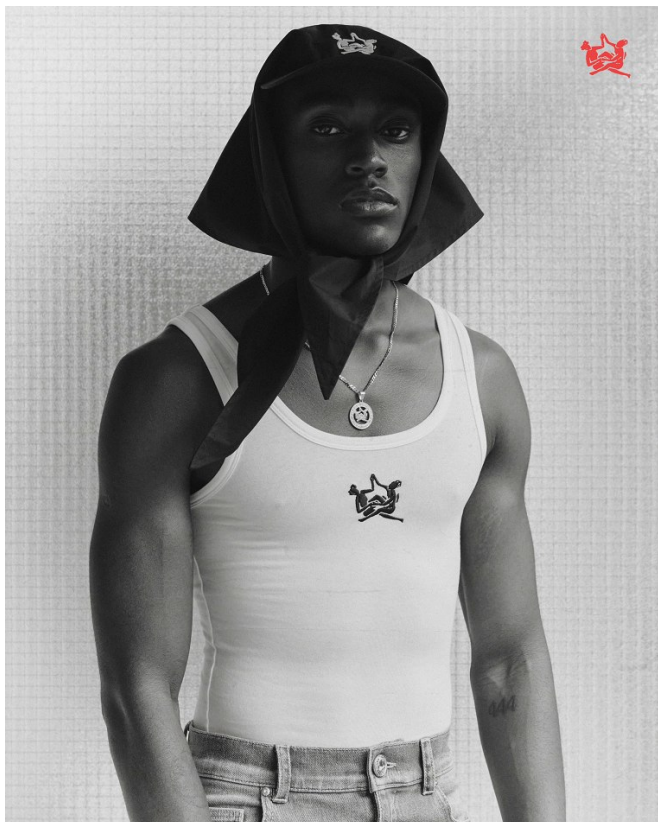

**citizen**  
*A Division Of Boss Models*

**MELO**

Height: 174cm Chest: 49cm Waist: 68cm Shoe: 8 UK Hair: Black Eyes: Black

**citizen**  
*A Division Of Boss Models*

**MELO**

Height: 174cm Chest: 49cm Waist: 68cm Shoe: 8 UK Hair: Black Eyes: Black

**MELO**

Height: 174cm Chest: 49cm Waist: 68cm Shoe: 8 UK Hair: Black Eyes: Black