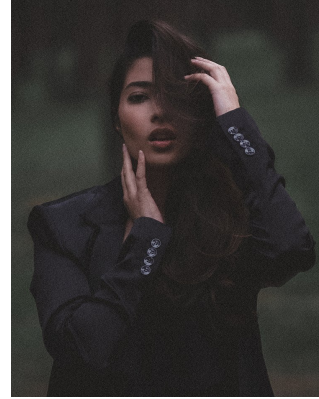

citizen
A Division Of Boss Models

MAS'OODA VARACHIA

Height: 161cm Bust: 79cm Waist: 67cm Hips: 96cm Shoe: 5 UK Hair: Brunette Eyes: Brown

MAS'OODA VARACHIA

Height: 161cm Bust: 79cm Waist: 67cm Hips: 96cm Shoe: 5 UK Hair: Brunette Eyes: Brown