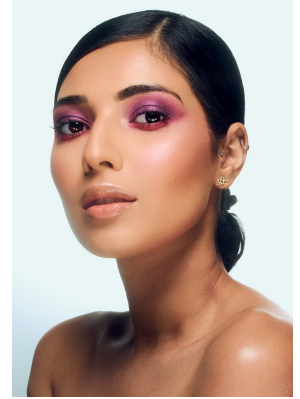

citizen
A Division Of Boss Models

MAS'OODA VARACHIA

Height: 161cm Bust: 79cm Waist: 67cm Hips: 96cm Shoe: 5 UK Hair: Brunette Eyes: Brown