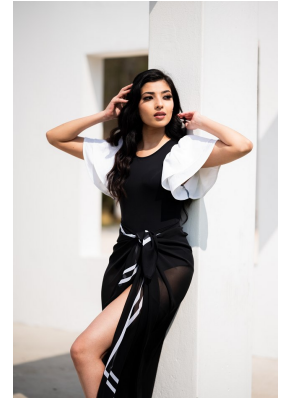

citizen
A Division Of Boss Models

MAS'OODA VARACHIA

Height: 161cm Bust: 79cm Waist: 67cm Hips: 96cm Shoe: 5 UK Hair: Brunette Eyes: Brown