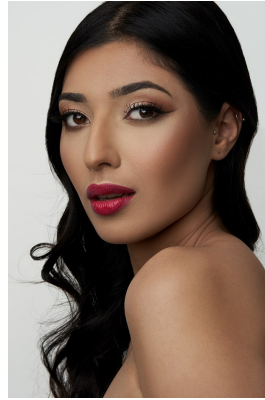

# **citizen**

*A Division Of Boss Models*

## **MAS'OODA VARACHIA**

Height: 161cm Bust: 79cm Waist: 67cm Hips: 96cm Shoe: 5 UK Hair: Brunette Eyes: Brown