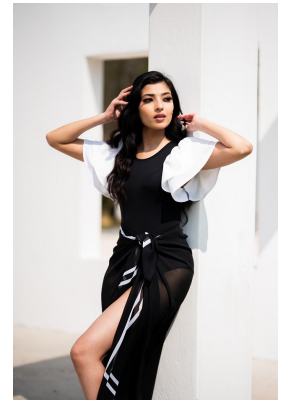

citizen

A Division Of Boss Models

MAS'OODA VARACHIA

Height: 161cm Bust: 79cm Waist: 67cm Hips: 96cm Shoe: 5 UK Hair: Brunette Eyes: Brown