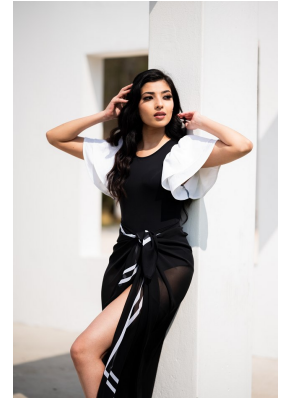

# **citizen**

*A Division Of Boss Models*

## **MAS'OODA VARACHIA**

Height: 161cm Bust: 79cm Waist: 67cm Hips: 96cm Shoe: 5 UK Hair: Brunette Eyes: Brown