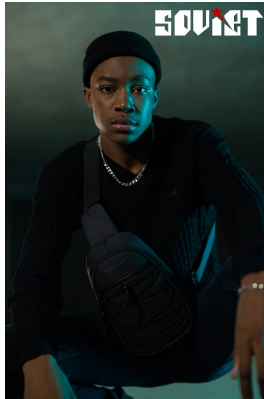

citizen
A Division Of Boss Models

CHRISTIAN MAZIBUKO

Height: 185cm Chest: 92cm Waist: 86cm Shoe: 10 UK Hair: Black Eyes: Brown