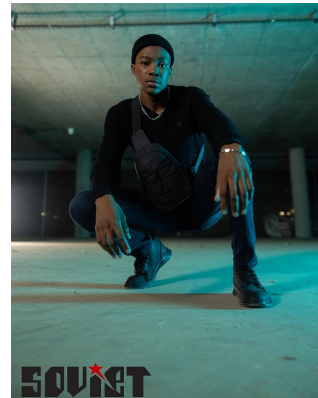

# citizen

A Division Of Boss Models

## CHRISTIAN MAZIBUKO

Height: 185cm Chest: 92cm Waist: 86cm Shoe: 10 UK Hair: Black Eyes: Brown