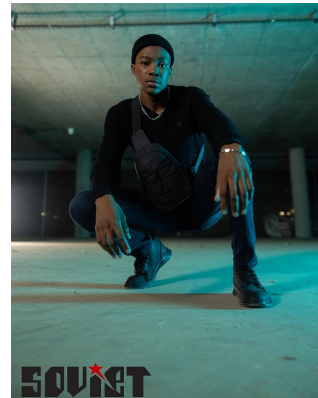

citizen

A Division Of Boss Models

CHRISTIAN MAZIBUKO

Height: 185cm Chest: 92cm Waist: 86cm Shoe: 10 UK Hair: Black Eyes: Brown