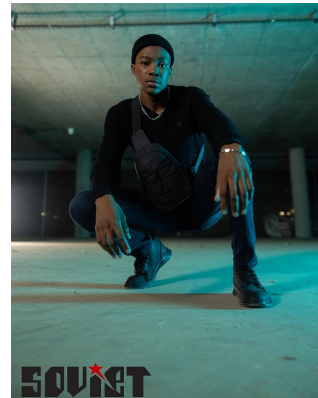

citizen
A Division Of Boss Models

CHRISTIAN MAZIBUKO

Height: 185cm Chest: 92cm Waist: 86cm Shoe: 10 UK Hair: Black Eyes: Brown