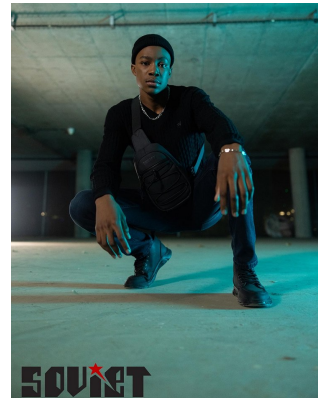

**citizen**  
*A Division Of Boss Models*

**CHRISTIAN MAZIBUKO**

Height: 185cm Chest: 92cm Waist: 86cm Shoe: 10 UK Hair: Black Eyes: Brown