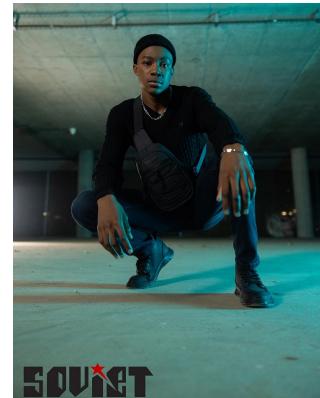

citizen
A Division Of Boss Models

CHRISTIAN MAZIBUKO

Height: 185cm Chest: 92cm Waist: 86cm Shoe: 10 UK Hair: Black Eyes: Brown