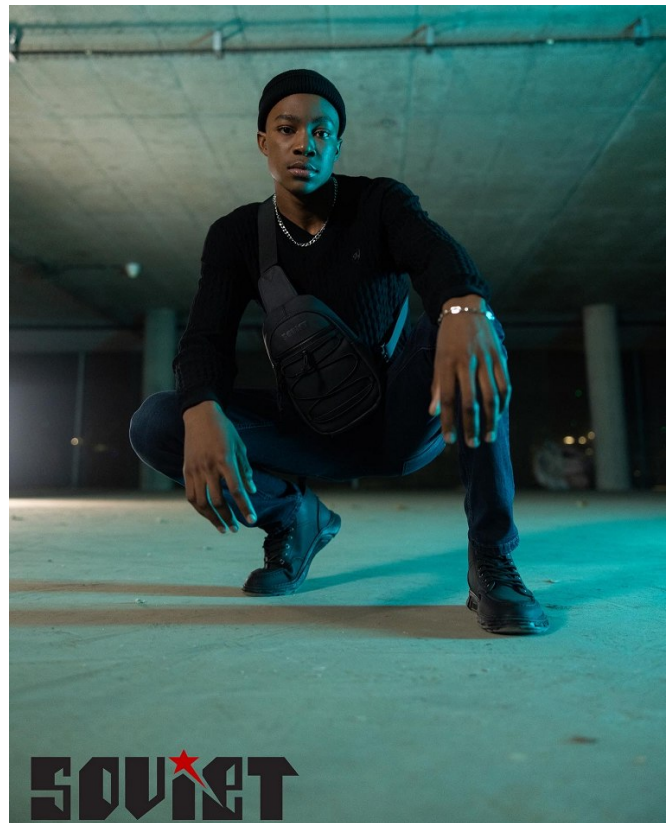

citizen
A Division Of Boss Models

CHRISTIAN MAZIBUKO

Height: 185cm Chest: 92cm Waist: 86cm Shoe: 10 UK Hair: Black Eyes: Brown

citizen
A Division Of Boss Models

CHRISTIAN MAZIBUKO

Height: 185cm Chest: 92cm Waist: 86cm Shoe: 10 UK Hair: Black Eyes: Brown

CHRISTIAN MAZIBUKO

Height: 185cm Chest: 92cm Waist: 86cm Shoe: 10 UK Hair: Black Eyes: Brown

citizen
A Division Of Boss Models

CHRISTIAN MAZIBUKO

Height: 185cm Chest: 92cm Waist: 86cm Shoe: 10 UK Hair: Black Eyes: Brown