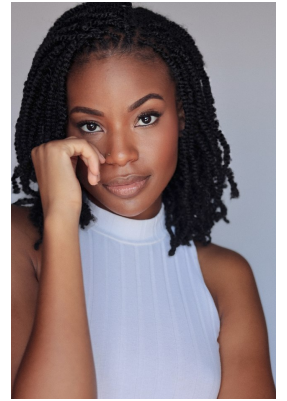

citizen
A Division Of Boss Models

NADINE NDLOVU

Height: 169cm Bust: 81cm Waist: 64cm Hips: 89cm Hair: Black Eyes: Dark Brown