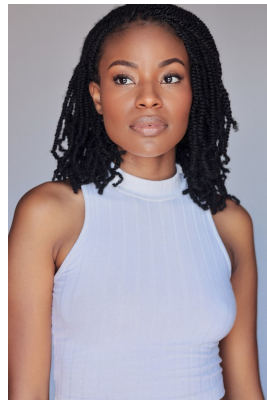

citizen
A Division Of Boss Models

NADINE NDLOVU

Height: 169cm Bust: 81cm Waist: 64cm Hips: 89cm Hair: Black Eyes: Dark Brown