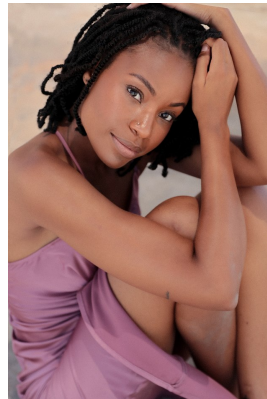

citizen
A Division Of Boss Models

NADINE NDLOVU

Height: 169cm Bust: 81cm Waist: 64cm Hips: 89cm Hair: Black Eyes: Dark Brown