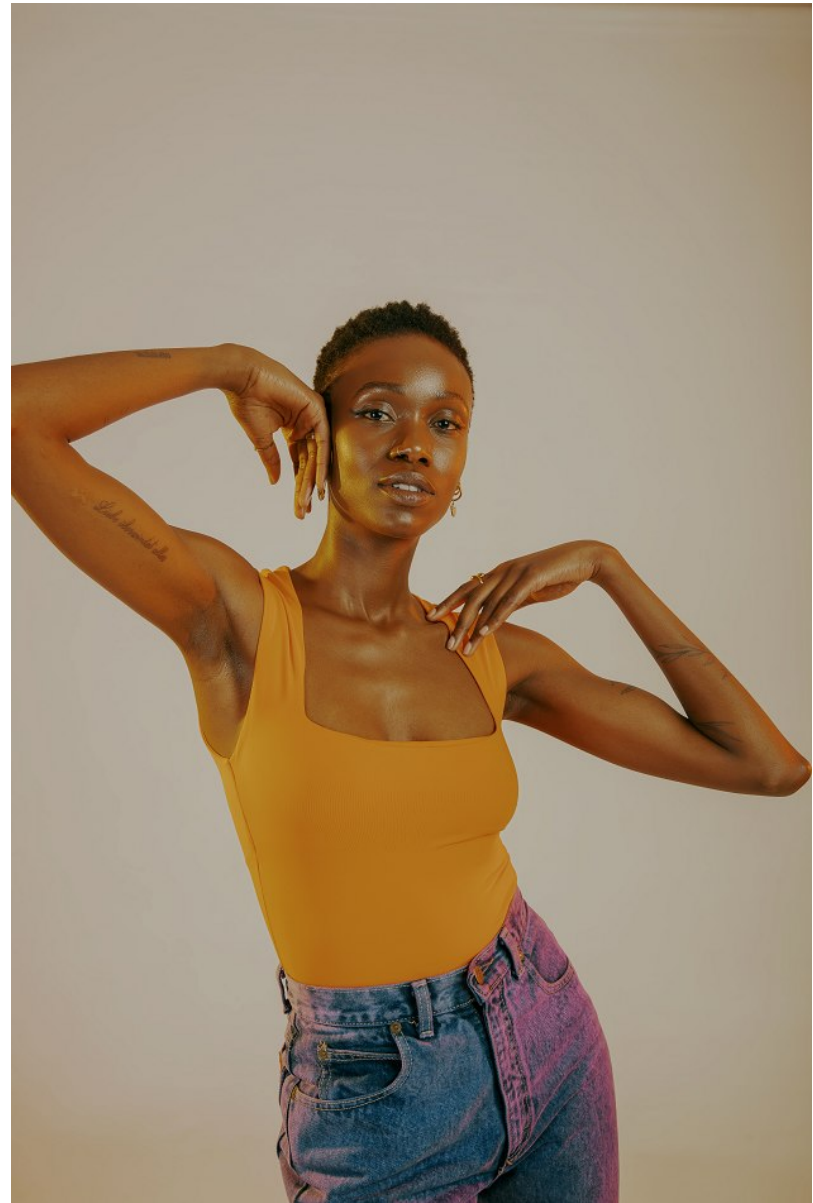

**citizen**  
*A Division Of Boss Models*

**MOSIBUDI RANDA**

Height: 176cm Bust: 82cm Waist: 66cm Hips: 93cm Shoe: 7 UK Hair: Black Eyes: Dark Brown

**citizen**  
*A Division Of Boss Models*

**MOSIBUDI RANDA**

Height: 176cm Bust: 82cm Waist: 66cm Hips: 93cm Shoe: 7 UK Hair: Black Eyes: Dark Brown

**citizen**  
*A Division Of Boss Models*

**MOSIBUDI RANDA**

Height: 176cm Bust: 82cm Waist: 66cm Hips: 93cm Shoe: 7 UK Hair: Black Eyes: Dark Brown

**MOSIBUDI RANDA**

Height: 176cm Bust: 82cm Waist: 66cm Hips: 93cm Shoe: 7 UK Hair: Black Eyes: Dark Brown

**MOSIBUDI RANDA**

Height: 176cm Bust: 82cm Waist: 66cm Hips: 93cm Shoe: 7 UK Hair: Black Eyes: Dark Brown