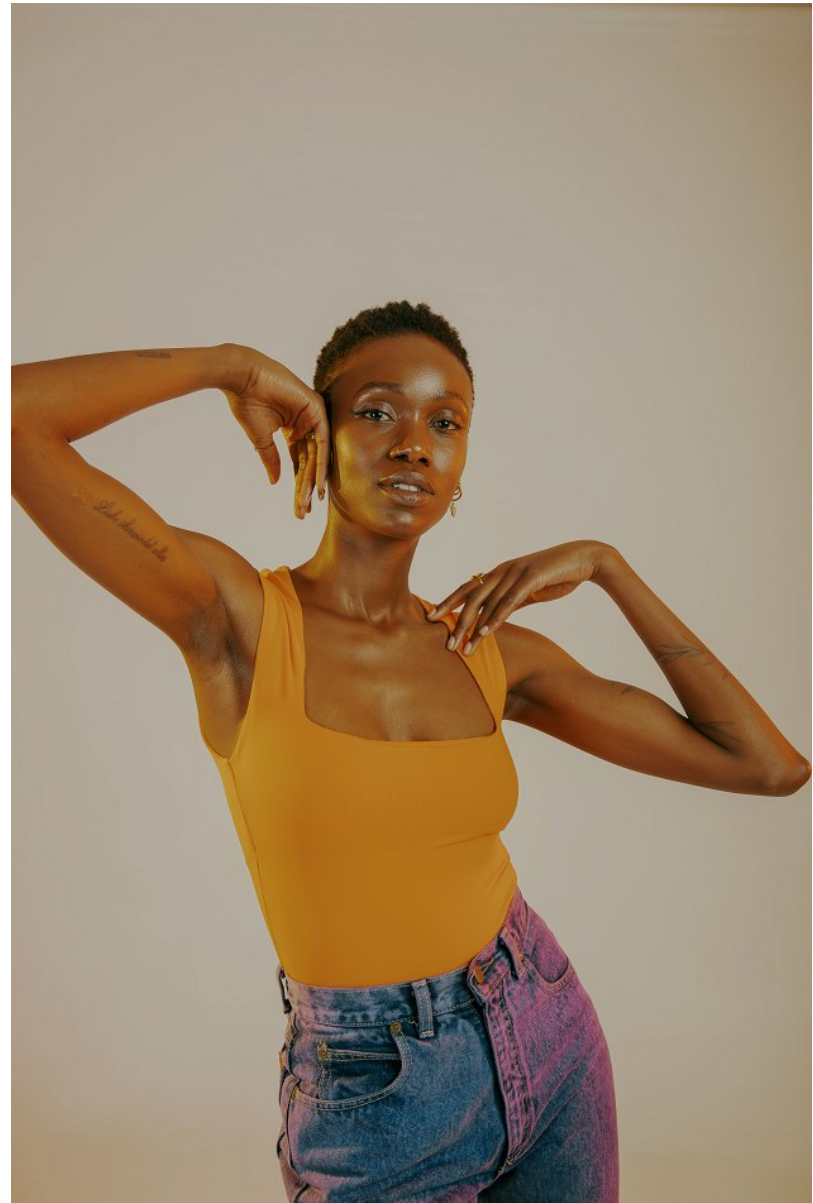

MOSIBUDI RANDA

Height: 176cm Bust: 82cm Waist: 66cm Hips: 93cm Shoe: 7 UK Hair: Black Eyes: Dark Brown