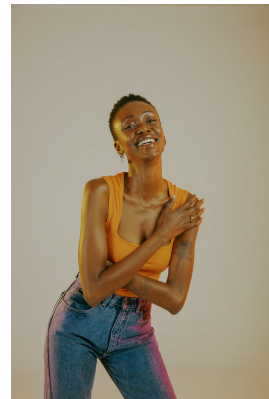

citizen

A Division Of Boss Models

MOSIBUDI RANDA

Height: 176cm Bust: 82cm Waist: 66cm Hips: 93cm Shoe: 7 UK Hair: Black Eyes: Dark Brown

citizen
A Division Of Boss Models

MOSIBUDI RANDA

Height: 176cm Bust: 82cm Waist: 66cm Hips: 93cm Shoe: 7 UK Hair: Black Eyes: Dark Brown