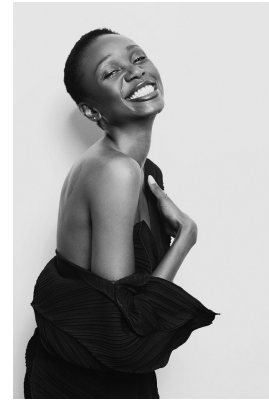

citizen

A Division Of Boss Models

MOSIBUDI RANDA

Height: 176cm Bust: 82cm Waist: 66cm Hips: 93cm Shoe: 7 UK Hair: Black Eyes: Dark Brown

citizen
A Division Of Boss Models

MOSIBUDI RANDA

Height: 176cm Bust: 82cm Waist: 66cm Hips: 93cm Shoe: 7 UK Hair: Black Eyes: Dark Brown