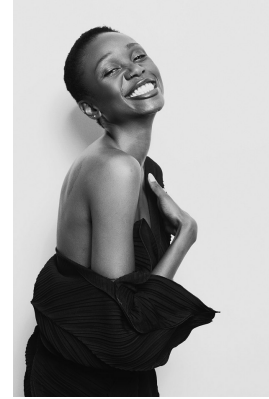

# citizen

*A Division Of Boss Models*

## MOSIBUDI RANDA

Height: 176cm Bust: 82cm Waist: 66cm Hips: 93cm Shoe: 7 UK Hair: Black Eyes: Dark Brown

**citizen**  
*A Division Of Boss Models*

**MOSIBUDI RANDA**

Height: 176cm Bust: 82cm Waist: 66cm Hips: 93cm Shoe: 7 UK Hair: Black Eyes: Dark Brown