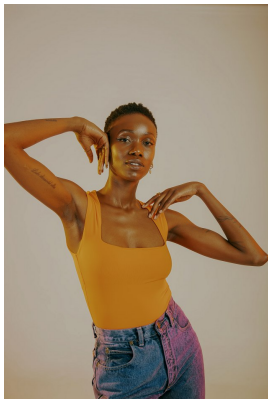

citizen
A Division Of Boss Models

MOSIBUDI RANDA

Height: 176cm Bust: 82cm Waist: 66cm Hips: 93cm Shoe: 7 UK Hair: Black Eyes: Dark Brown

citizen
A Division Of Boss Models

MOSIBUDI RANDA

Height: 176cm Bust: 82cm Waist: 66cm Hips: 93cm Shoe: 7 UK Hair: Black Eyes: Dark Brown