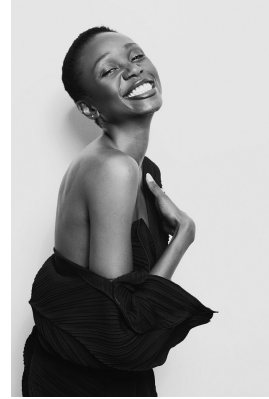

citizen

A Division Of Boss Models

MOSIBUDI RANDA

Height: 176cm Bust: 82cm Waist: 66cm Hips: 93cm Shoe: 7 UK Hair: Black Eyes: Dark Brown

citizen
A Division Of Boss Models

MOSIBUDI RANDA

Height: 176cm Bust: 82cm Waist: 66cm Hips: 93cm Shoe: 7 UK Hair: Black Eyes: Dark Brown