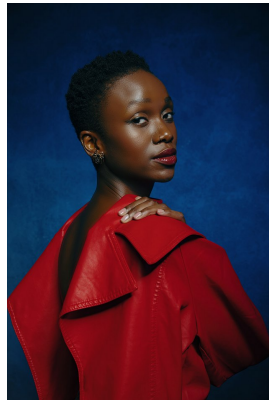

citizen
A Division Of Boss Models

MOSIBUDI RANDA

Height: 176cm Bust: 82cm Waist: 66cm Hips: 93cm Shoe: 7 UK Hair: Black Eyes: Dark Brown

citizen
A Division Of Boss Models

MOSIBUDI RANDA

Height: 176cm Bust: 82cm Waist: 66cm Hips: 93cm Shoe: 7 UK Hair: Black Eyes: Dark Brown