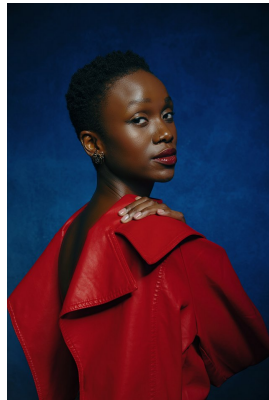

citizen

A Division Of Boss Models

MOSIBUDI RANDA

Height: 176cm Bust: 82cm Waist: 66cm Hips: 93cm Shoe: 7 UK Hair: Black Eyes: Dark Brown

citizen
A Division Of Boss Models

MOSIBUDI RANDA

Height: 176cm Bust: 82cm Waist: 66cm Hips: 93cm Shoe: 7 UK Hair: Black Eyes: Dark Brown