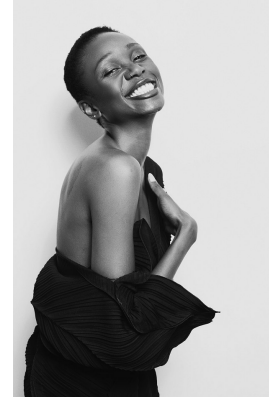

citizen

A Division Of Boss Models

MOSIBUDI RANDA

Height: 176cm Bust: 82cm Waist: 66cm Hips: 93cm Shoe: 7 UK Hair: Black Eyes: Dark Brown

citizen
A Division Of Boss Models

MOSIBUDI RANDA

Height: 176cm Bust: 82cm Waist: 66cm Hips: 93cm Shoe: 7 UK Hair: Black Eyes: Dark Brown