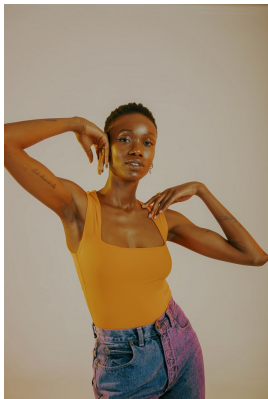

citizen

A Division Of Boss Models

MOSIBUDI RANDA

Height: 176cm Bust: 82cm Waist: 66cm Hips: 93cm Shoe: 7 UK Hair: Black Eyes: Dark Brown

citizen
A Division Of Boss Models

MOSIBUDI RANDA

Height: 176cm Bust: 82cm Waist: 66cm Hips: 93cm Shoe: 7 UK Hair: Black Eyes: Dark Brown