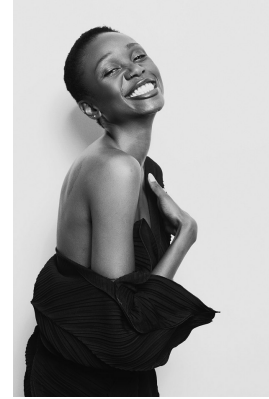

citizen
A Division Of Boss Models

MOSIBUDI RANDA

Height: 176cm Bust: 82cm Waist: 66cm Hips: 93cm Shoe: 7 UK Hair: Black Eyes: Dark Brown

citizen
A Division Of Boss Models

MOSIBUDI RANDA

Height: 176cm Bust: 82cm Waist: 66cm Hips: 93cm Shoe: 7 UK Hair: Black Eyes: Dark Brown