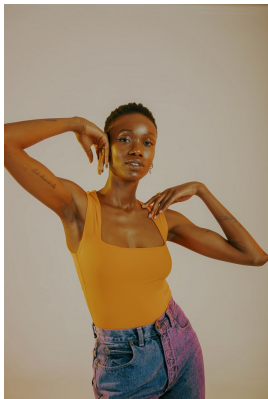

# citizen

*A Division Of Boss Models*

## MOSIBUDI RANDA

Height: 176cm Bust: 82cm Waist: 66cm Hips: 93cm Shoe: 7 UK Hair: Black Eyes: Dark Brown

**citizen**  
*A Division Of Boss Models*

**MOSIBUDI RANDA**

Height: 176cm Bust: 82cm Waist: 66cm Hips: 93cm Shoe: 7 UK Hair: Black Eyes: Dark Brown