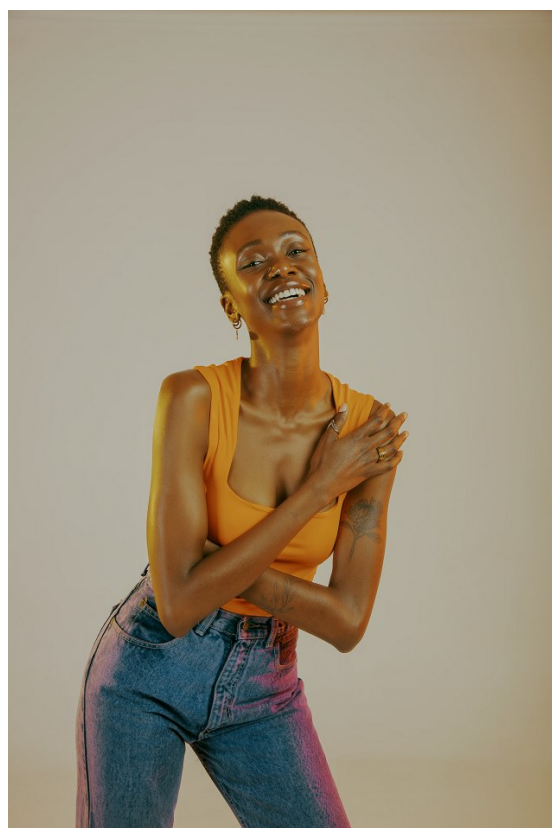

**citizen**  
*A Division Of Boss Models*

**MOSIBUDI RANDA**

Height: 176cm Bust: 82cm Waist: 66cm Hips: 93cm Shoe: 7 UK Hair: Black Eyes: Dark Brown

**citizen**  
*A Division Of Boss Models*

**MOSIBUDI RANDA**

Height: 176cm Bust: 82cm Waist: 66cm Hips: 93cm Shoe: 7 UK Hair: Black Eyes: Dark Brown

**MOSIBUDI RANDA**

Height: 176cm Bust: 82cm Waist: 66cm Hips: 93cm Shoe: 7 UK Hair: Black Eyes: Dark Brown

**MOSIBUDI RANDA**

Height: 176cm Bust: 82cm Waist: 66cm Hips: 93cm Shoe: 7 UK Hair: Black Eyes: Dark Brown

**MOSIBUDI RANDA**

Height: 176cm Bust: 82cm Waist: 66cm Hips: 93cm Shoe: 7 UK Hair: Black Eyes: Dark Brown

**citizen**  
*A Division Of Boss Models*

**MOSIBUDI RANDA**

Height: 176cm Bust: 82cm Waist: 66cm Hips: 93cm Shoe: 7 UK Hair: Black Eyes: Dark Brown