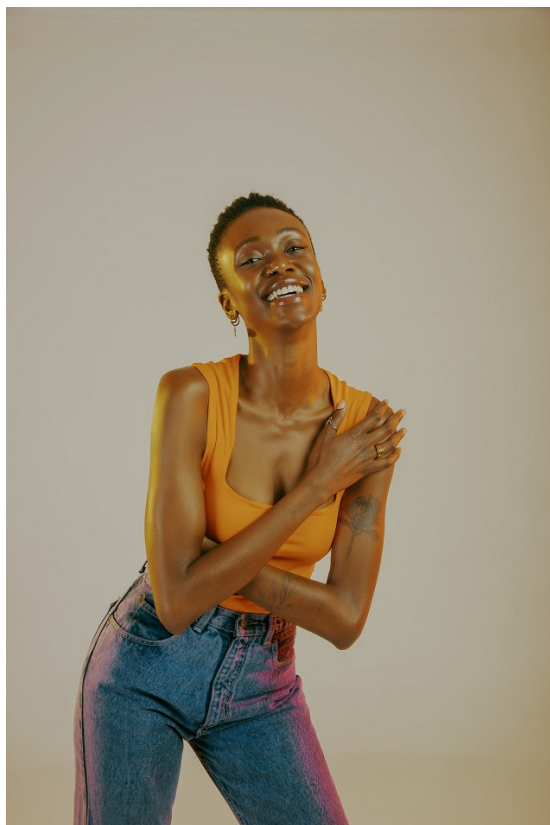

citizen
A Division Of Boss Models

MOSIBUDI RANDA

Height: 176cm Bust: 82cm Waist: 66cm Hips: 93cm Shoe: 7 UK Hair: Black Eyes: Dark Brown

citizen
A Division Of Boss Models

MOSIBUDI RANDA

Height: 176cm Bust: 82cm Waist: 66cm Hips: 93cm Shoe: 7 UK Hair: Black Eyes: Dark Brown

MOSIBUDI RANDA

Height: 176cm Bust: 82cm Waist: 66cm Hips: 93cm Shoe: 7 UK Hair: Black Eyes: Dark Brown

MOSIBUDI RANDA

Height: 176cm Bust: 82cm Waist: 66cm Hips: 93cm Shoe: 7 UK Hair: Black Eyes: Dark Brown

MOSIBUDI RANDA

Height: 176cm Bust: 82cm Waist: 66cm Hips: 93cm Shoe: 7 UK Hair: Black Eyes: Dark Brown

citizen
A Division Of Boss Models

MOSIBUDI RANDA

Height: 176cm Bust: 82cm Waist: 66cm Hips: 93cm Shoe: 7 UK Hair: Black Eyes: Dark Brown