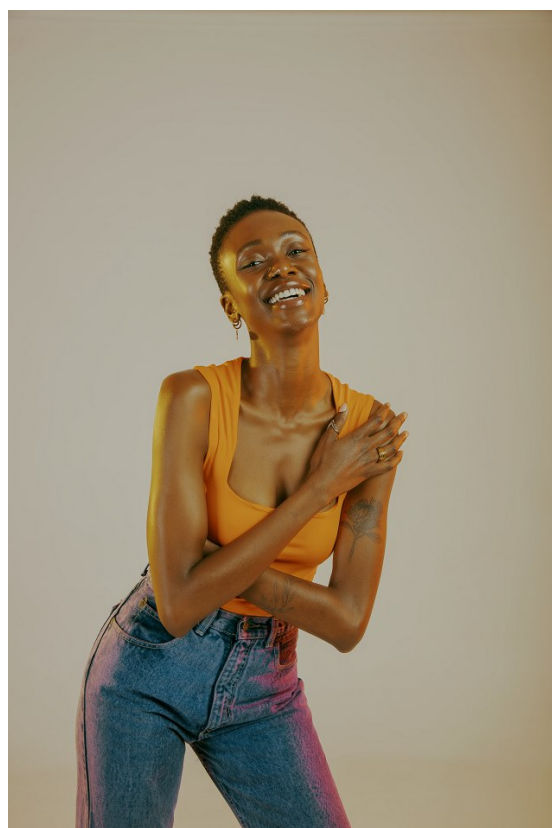

citizen
A Division Of Boss Models

MOSIBUDI RANDA

Height: 176cm Bust: 82cm Waist: 66cm Hips: 93cm Shoe: 7 UK Hair: Black Eyes: Dark Brown

citizen
A Division Of Boss Models

MOSIBUDI RANDA

Height: 176cm Bust: 82cm Waist: 66cm Hips: 93cm Shoe: 7 UK Hair: Black Eyes: Dark Brown

MOSIBUDI RANDA

Height: 176cm Bust: 82cm Waist: 66cm Hips: 93cm Shoe: 7 UK Hair: Black Eyes: Dark Brown

MOSIBUDI RANDA

Height: 176cm Bust: 82cm Waist: 66cm Hips: 93cm Shoe: 7 UK Hair: Black Eyes: Dark Brown

MOSIBUDI RANDA

Height: 176cm Bust: 82cm Waist: 66cm Hips: 93cm Shoe: 7 UK Hair: Black Eyes: Dark Brown

citizen
A Division Of Boss Models

MOSIBUDI RANDA

Height: 176cm Bust: 82cm Waist: 66cm Hips: 93cm Shoe: 7 UK Hair: Black Eyes: Dark Brown