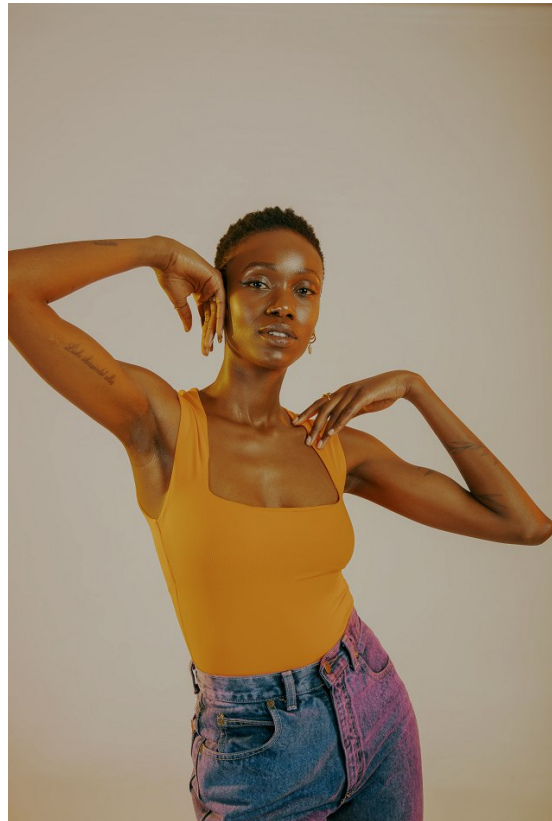

citizen
A Division Of Boss Models

MOSIBUDI RANDA

Height: 176cm Bust: 82cm Waist: 66cm Hips: 93cm Shoe: 7 UK Hair: Black Eyes: Dark Brown

citizen
A Division Of Boss Models

MOSIBUDI RANDA

Height: 176cm Bust: 82cm Waist: 66cm Hips: 93cm Shoe: 7 UK Hair: Black Eyes: Dark Brown

MOSIBUDI RANDA

Height: 176cm Bust: 82cm Waist: 66cm Hips: 93cm Shoe: 7 UK Hair: Black Eyes: Dark Brown

MOSIBUDI RANDA

Height: 176cm Bust: 82cm Waist: 66cm Hips: 93cm Shoe: 7 UK Hair: Black Eyes: Dark Brown

MOSIBUDI RANDA

Height: 176cm Bust: 82cm Waist: 66cm Hips: 93cm Shoe: 7 UK Hair: Black Eyes: Dark Brown

citizen
A Division Of Boss Models

MOSIBUDI RANDA

Height: 176cm Bust: 82cm Waist: 66cm Hips: 93cm Shoe: 7 UK Hair: Black Eyes: Dark Brown