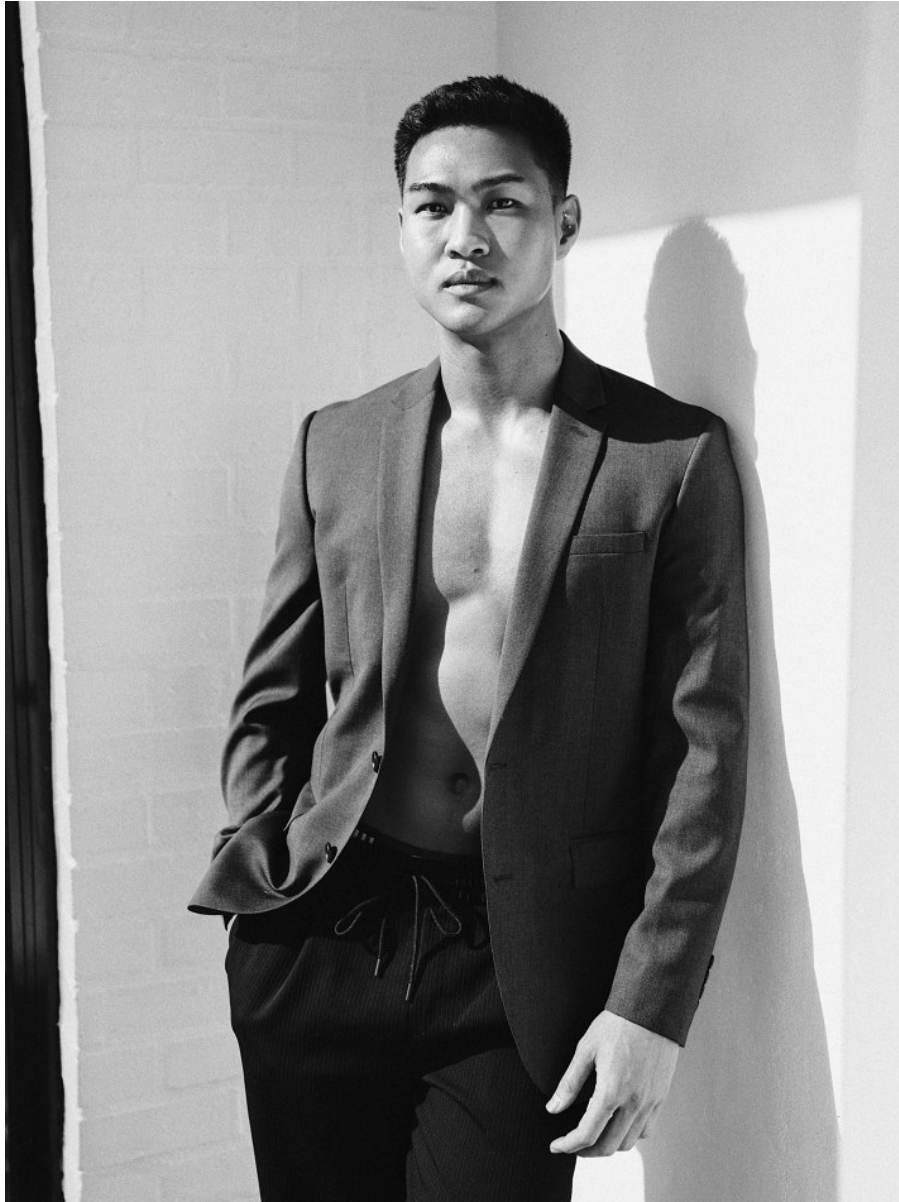

JASON FORD

JASON FORD

Height: 177cm Chest: 92cm Waist: 77cm Suit: 30 Shoe: 9 UK Hair: Black Eyes: Brown