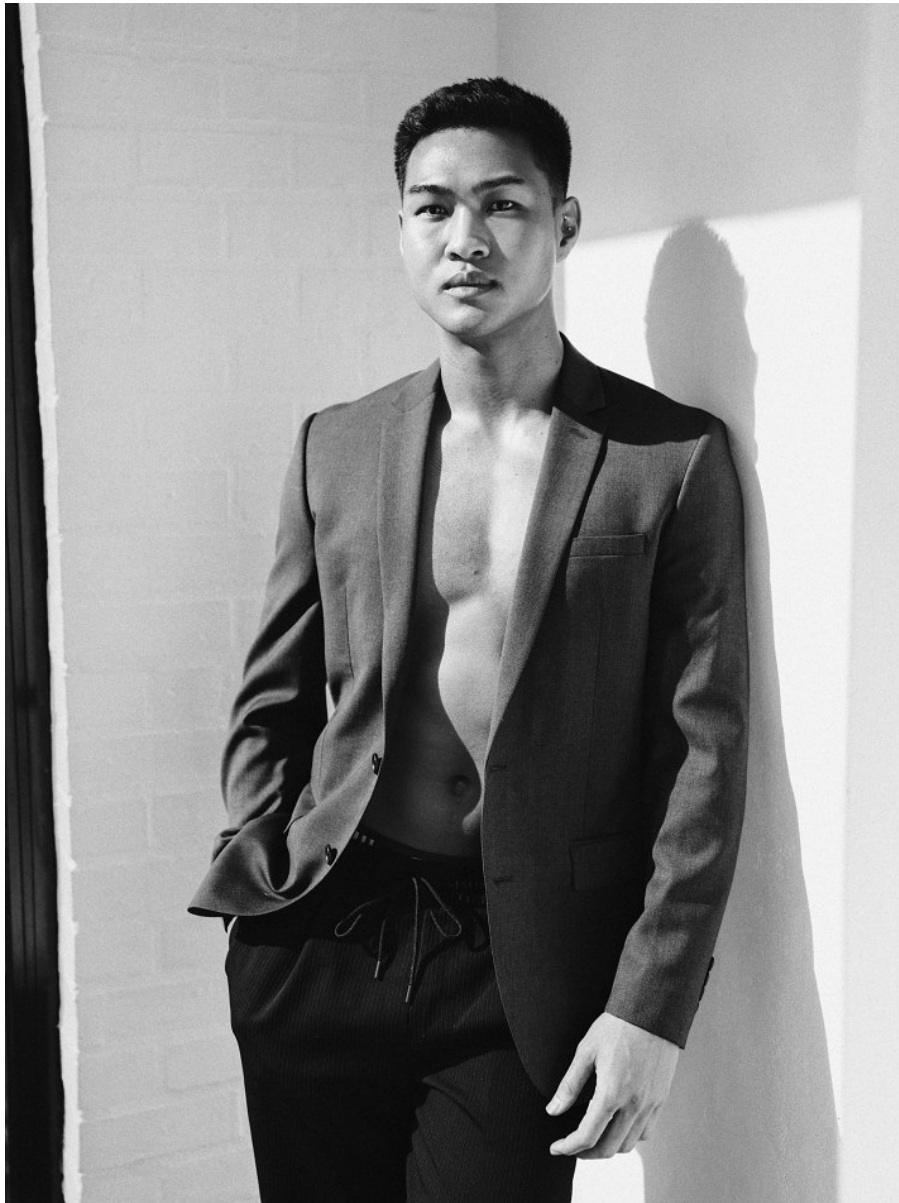

citizen
A Division Of Boss Models

JASON FORD

Height: 177cm Chest: 92cm Waist: 77cm Suit: 30 Shoe: 9 UK Hair: Black Eyes: Brown

JASON FORD

Height: 177cm Chest: 92cm Waist: 77cm Suit: 30 Shoe: 9 UK Hair: Black Eyes: Brown

citizen
A Division Of Boss Models

JASON FORD

Height: 177cm Chest: 92cm Waist: 77cm Suit: 30 Shoe: 9 UK Hair: Black Eyes: Brown

citizen
A Division Of Boss Models

JASON FORD

Height: 177cm Chest: 92cm Waist: 77cm Suit: 30 Shoe: 9 UK Hair: Black Eyes: Brown

JASON FORD

Height: 177cm Chest: 92cm Waist: 77cm Suit: 30 Shoe: 9 UK Hair: Black Eyes: Brown

citizen
A Division Of Boss Models

JASON FORD

Height: 177cm Chest: 92cm Waist: 77cm Suit: 30 Shoe: 9 UK Hair: Black Eyes: Brown