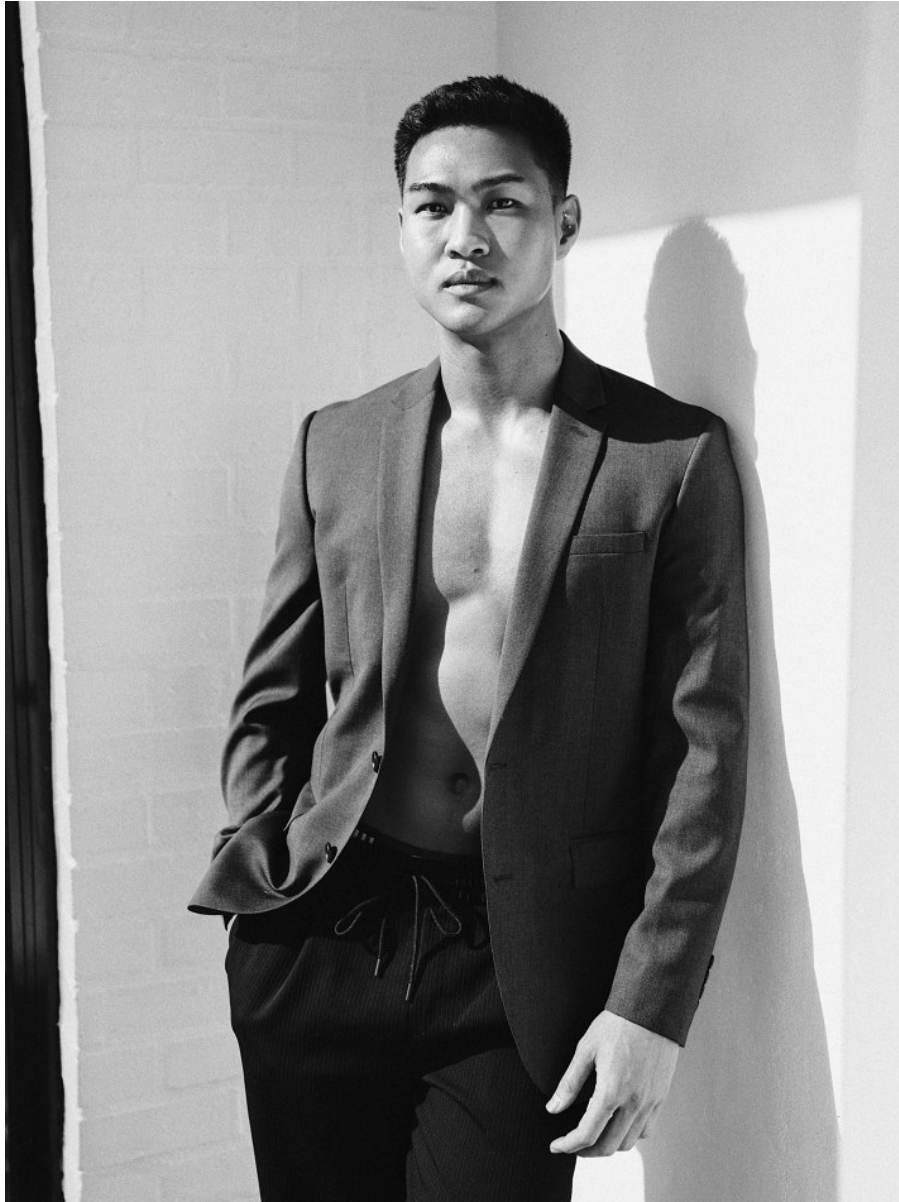

**citizen**  
*A Division Of Boss Models*

**JASON FORD**

Height: 177cm Chest: 92cm Waist: 77cm Suit: 30 Shoe: 9 UK Hair: Black Eyes: Brown

**JASON FORD**

Height: 177cm Chest: 92cm Waist: 77cm Suit: 30 Shoe: 9 UK Hair: Black Eyes: Brown

**citizen**  
*A Division Of Boss Models*

**JASON FORD**

Height: 177cm Chest: 92cm Waist: 77cm Suit: 30 Shoe: 9 UK Hair: Black Eyes: Brown

**citizen**  
*A Division Of Boss Models*

**JASON FORD**

Height: 177cm Chest: 92cm Waist: 77cm Suit: 30 Shoe: 9 UK Hair: Black Eyes: Brown

**JASON FORD**

Height: 177cm Chest: 92cm Waist: 77cm Suit: 30 Shoe: 9 UK Hair: Black Eyes: Brown

**citizen**  
*A Division Of Boss Models*

**JASON FORD**

Height: 177cm Chest: 92cm Waist: 77cm Suit: 30 Shoe: 9 UK Hair: Black Eyes: Brown