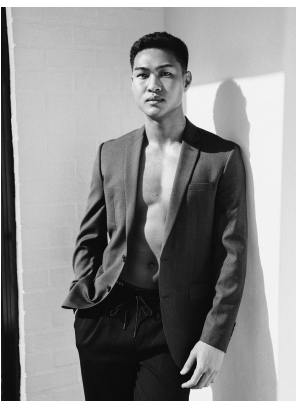

citizen

A Division Of Boss Models

JASON FORD

Height: 177cm Chest: 92cm Waist: 77cm Suit: 30 Shoe: 9 UK Hair: Black Eyes: Brown