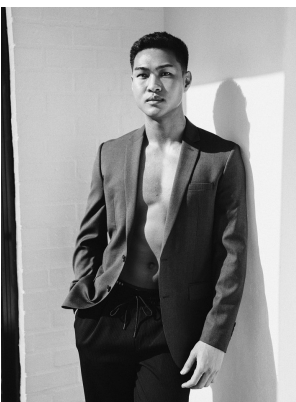

citizen

A Division Of Boss Models

JASON FORD

Height: 177cm Chest: 92cm Waist: 77cm Suit: 30 Shoe: 9 UK Hair: Black Eyes: Brown