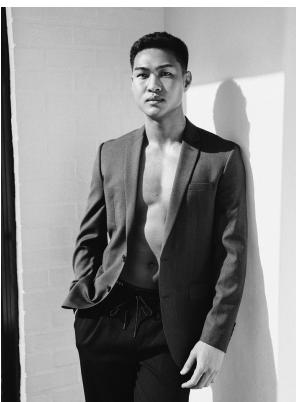

citizen
A Division Of Boss Models

JASON FORD

Height: 177cm Chest: 92cm Waist: 77cm Suit: 30 Shoe: 9 UK Hair: Black Eyes: Brown