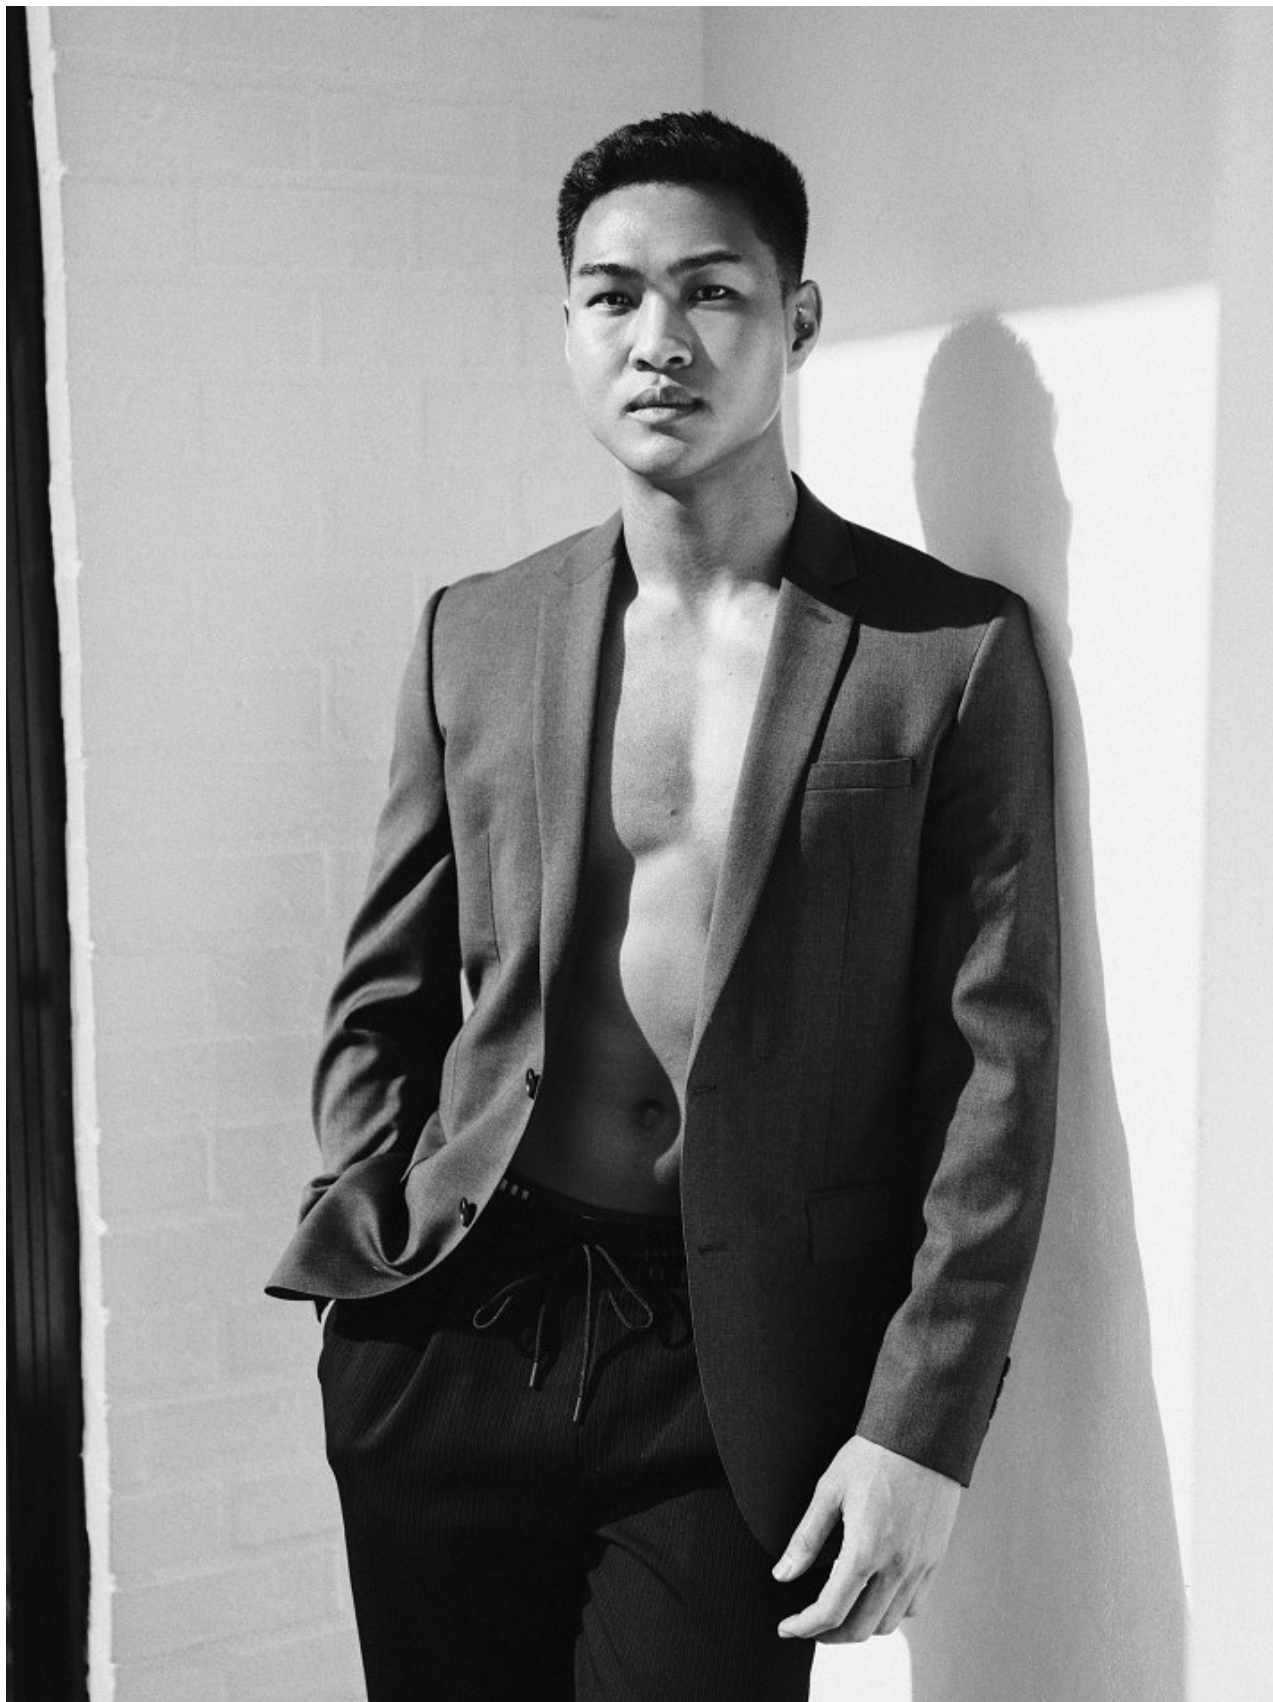

citizen
A Division Of Boss Models

JASON FORD

Height: 177cm Chest: 92cm Waist: 77cm Suit: 30 Shoe: 9 UK Hair: Black Eyes: Brown

citizen
A Division Of Boss Models

JASON FORD

Height: 177cm Chest: 92cm Waist: 77cm Suit: 30 Shoe: 9 UK Hair: Black Eyes: Brown