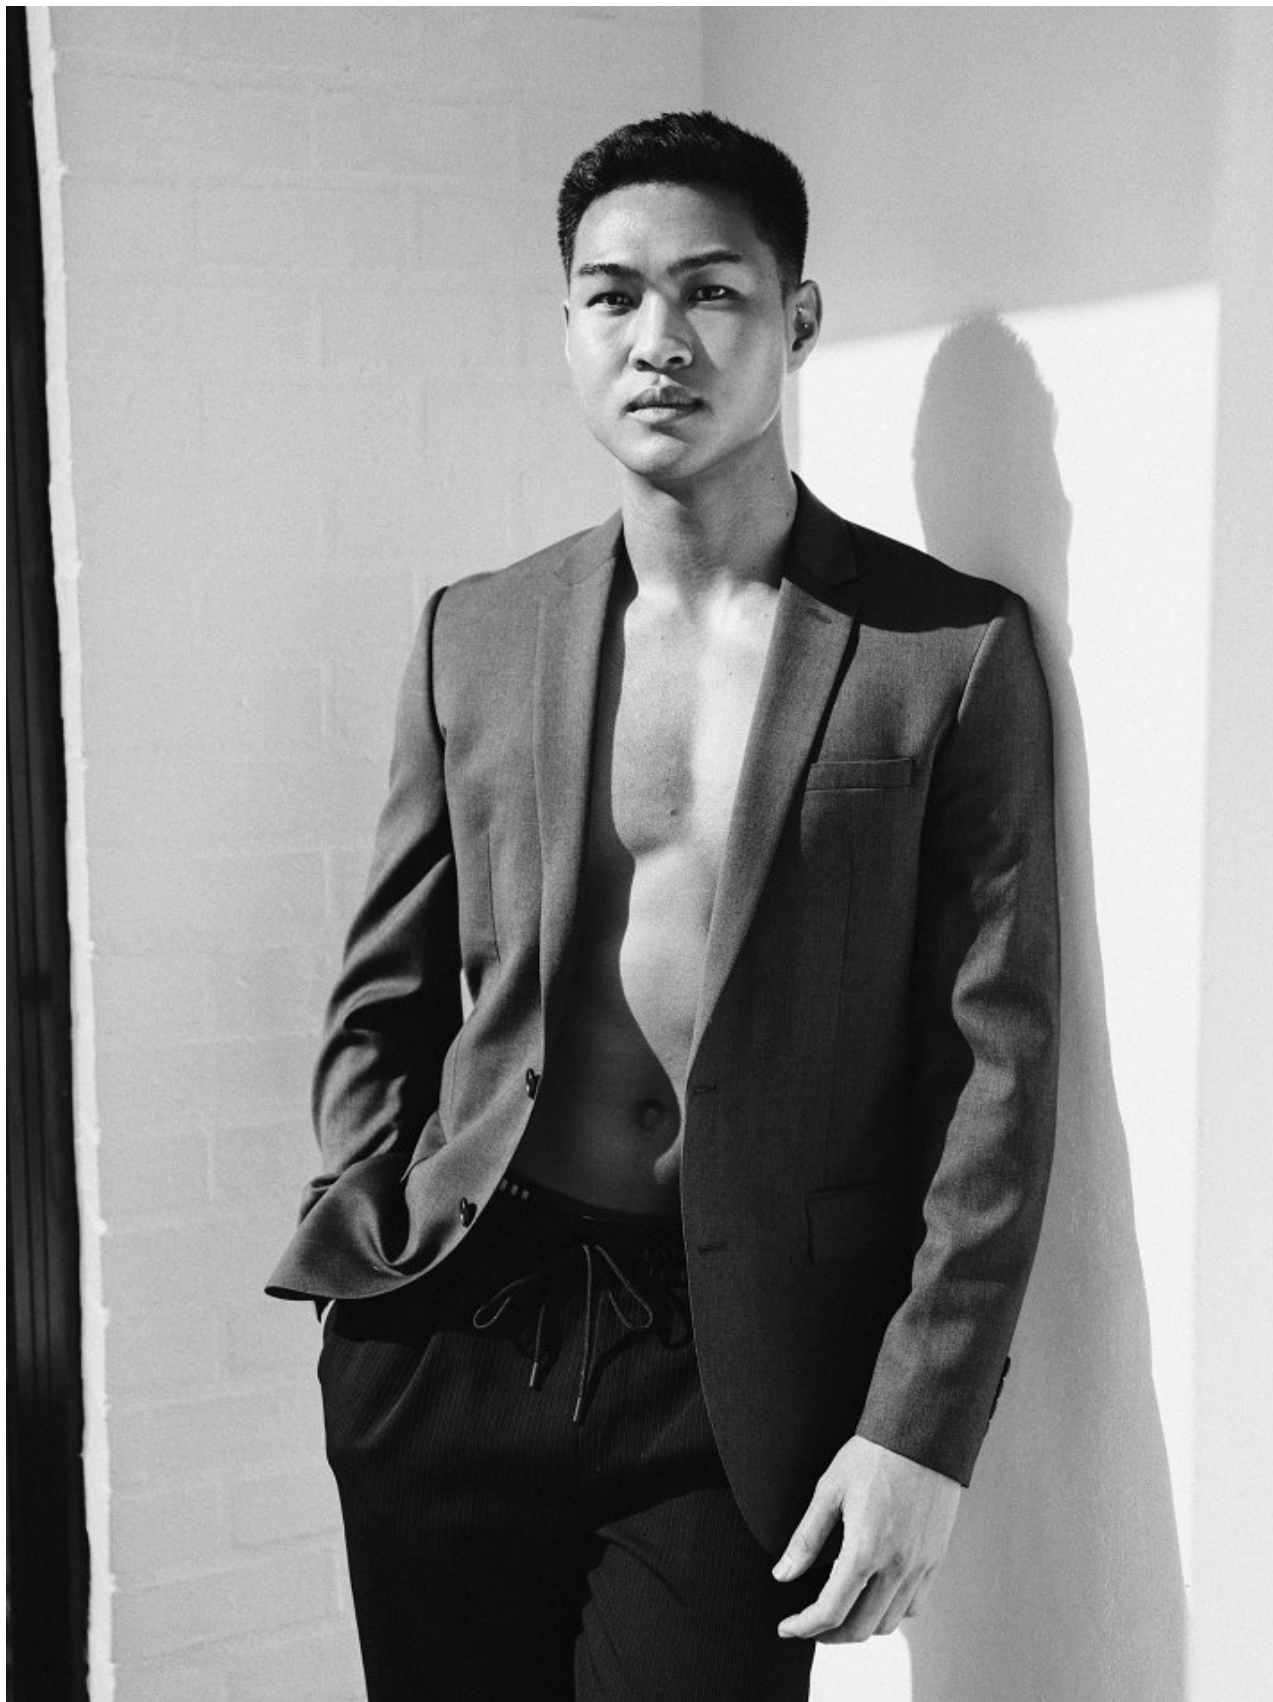

**citizen**  
*A Division Of Boss Models*

**JASON FORD**

Height: 177cm Chest: 92cm Waist: 77cm Suit: 30 Shoe: 9 UK Hair: Black Eyes: Brown

**citizen**  
*A Division Of Boss Models*

**JASON FORD**

Height: 177cm Chest: 92cm Waist: 77cm Suit: 30 Shoe: 9 UK Hair: Black Eyes: Brown