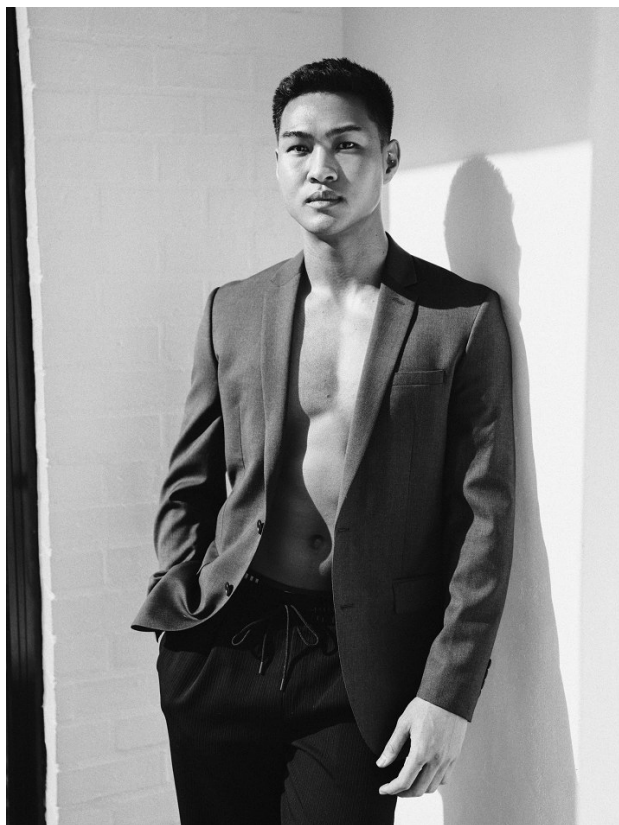

citizen
A Division Of Boss Models

JASON FORD

Height: 177cm Chest: 92cm Waist: 77cm Suit: 30 Shoe: 9 UK Hair: Black Eyes: Brown

citizen
A Division Of Boss Models

JASON FORD

Height: 177cm Chest: 92cm Waist: 77cm Suit: 30 Shoe: 9 UK Hair: Black Eyes: Brown