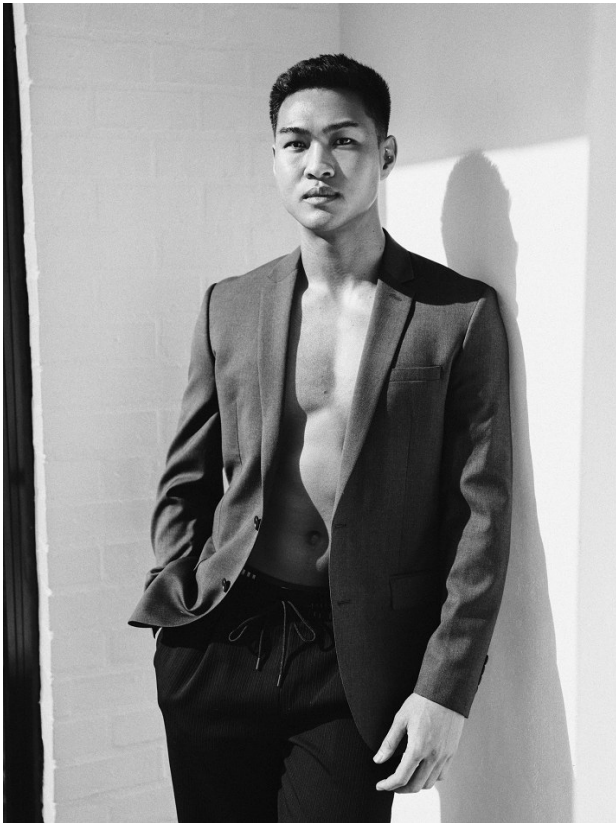

**citizen**  
*A Division Of Boss Models*

**JASON FORD**

Height: 177cm Chest: 92cm Waist: 77cm Suit: 30 Shoe: 9 UK Hair: Black Eyes: Brown

**citizen**  
*A Division Of Boss Models*

**JASON FORD**

Height: 177cm Chest: 92cm Waist: 77cm Suit: 30 Shoe: 9 UK Hair: Black Eyes: Brown