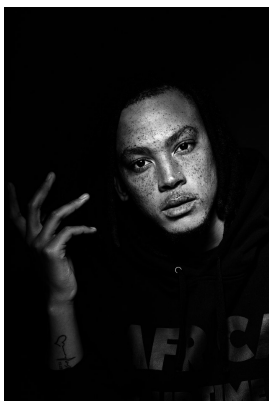

citizen
A Division Of Boss Models

LESEGO SIDUMO

Height: 174cm Chest: 89cm Waist: 82cm Shoe: 9 UK Hair: Brown Eyes: Brown