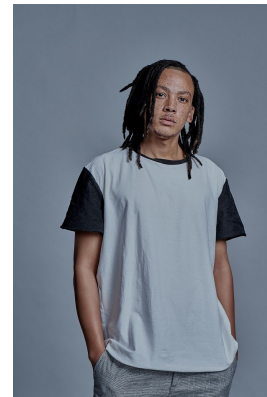

citizen
A Division Of Boss Models

LESEGO SIDUMO

Height: 174cm Chest: 89cm Waist: 82cm Shoe: 9 UK Hair: Brown Eyes: Brown