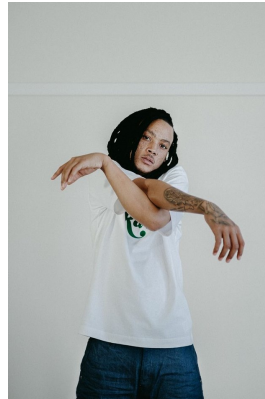

citizen
A Division Of Boss Models

LESEGO SIDUMO

Height: 174cm Chest: 89cm Waist: 82cm Shoe: 9 UK Hair: Brown Eyes: Brown