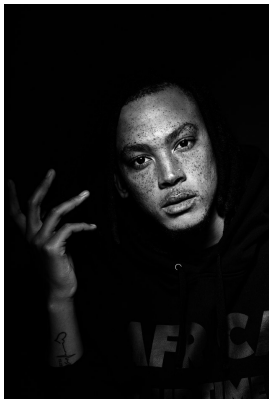

citizen
A Division Of Boss Models

LESEGO SIDUMO

Height: 174cm Chest: 89cm Waist: 82cm Shoe: 9 UK Hair: Brown Eyes: Brown