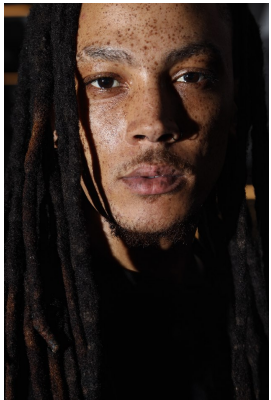

citizen
A Division Of Boss Models

LESEGO SIDUMO

Height: 174cm Chest: 89cm Waist: 82cm Shoe: 9 UK Hair: Brown Eyes: Brown