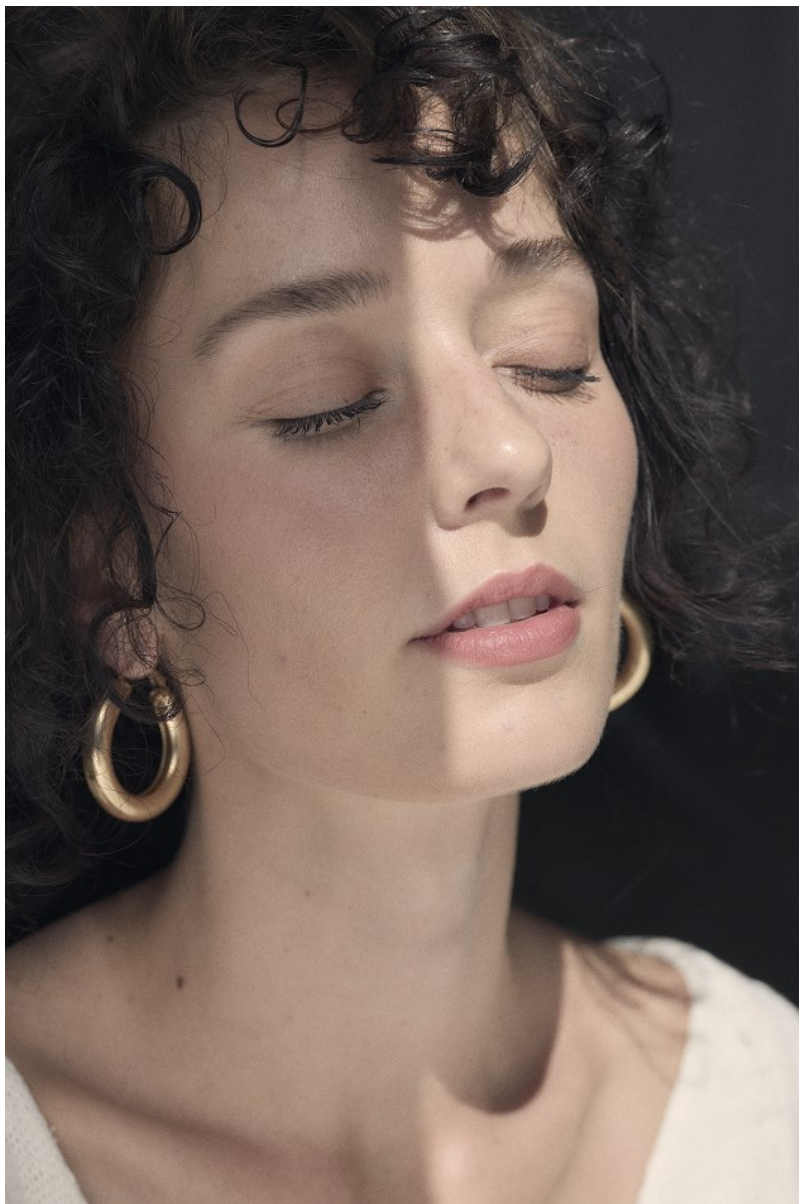

citizen
A Division Of Boss Models

KAILA LAMPRECHT

Height: 174cm Bust: 82cm Waist: 64cm Hips: 96cm Shoe: 6 UK Hair: Black Eyes: Blue

KAILA LAMPRECHT

Height: 174cm Bust: 82cm Waist: 64cm Hips: 96cm Shoe: 6 UK Hair: Black Eyes: Blue

KAILA LAMPRECHT

Height: 174cm Bust: 82cm Waist: 64cm Hips: 96cm Shoe: 6 UK Hair: Black Eyes: Blue

KAILA LAMPRECHT

Height: 174cm Bust: 82cm Waist: 64cm Hips: 96cm Shoe: 6 UK Hair: Black Eyes: Blue

KAILA LAMPRECHT

Height: 174cm Bust: 82cm Waist: 64cm Hips: 96cm Shoe: 6 UK Hair: Black Eyes: Blue