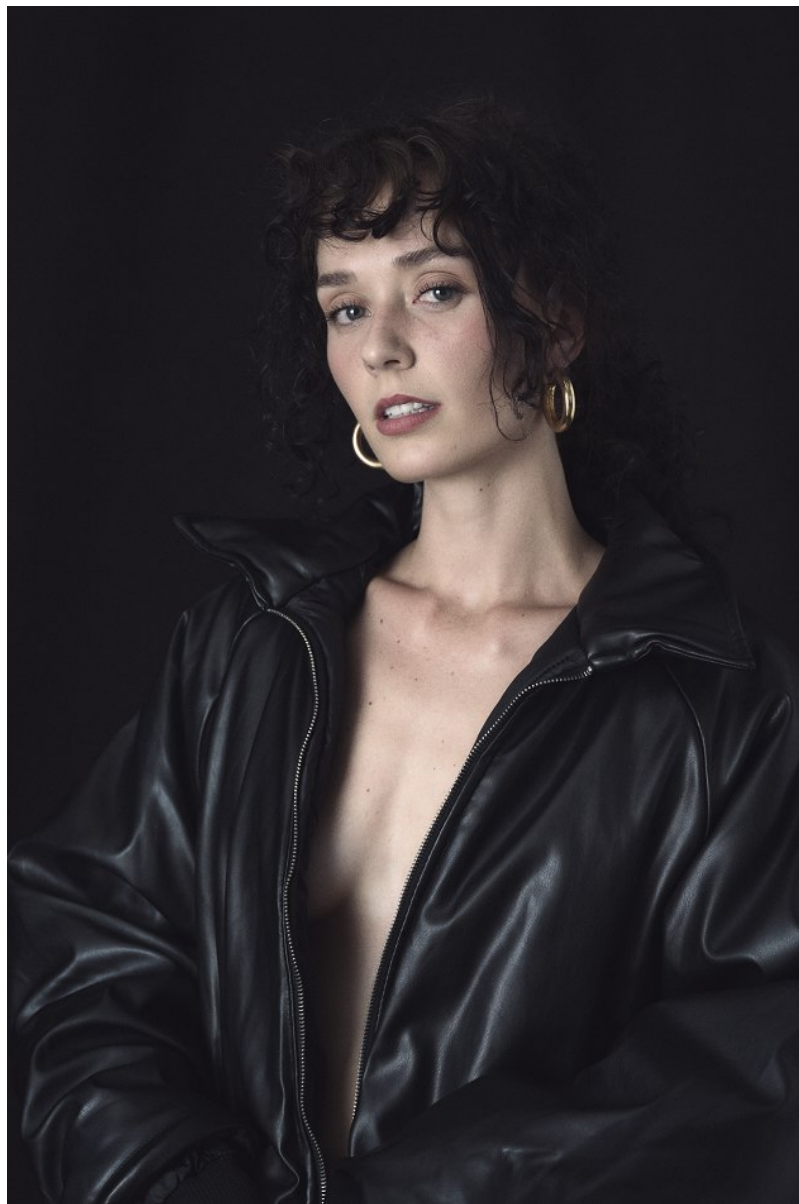

citizen
A Division Of Boss Models

KAILA LAMPRECHT

Height: 174cm Bust: 82cm Waist: 64cm Hips: 96cm Shoe: 6 UK Hair: Black Eyes: Blue

KAILA LAMPRECHT

Height: 174cm Bust: 82cm Waist: 64cm Hips: 96cm Shoe: 6 UK Hair: Black Eyes: Blue

KAILA LAMPRECHT

Height: 174cm Bust: 82cm Waist: 64cm Hips: 96cm Shoe: 6 UK Hair: Black Eyes: Blue

KAILA LAMPRECHT

Height: 174cm Bust: 82cm Waist: 64cm Hips: 96cm Shoe: 6 UK Hair: Black Eyes: Blue

KAILA LAMPRECHT

Height: 174cm Bust: 82cm Waist: 64cm Hips: 96cm Shoe: 6 UK Hair: Black Eyes: Blue