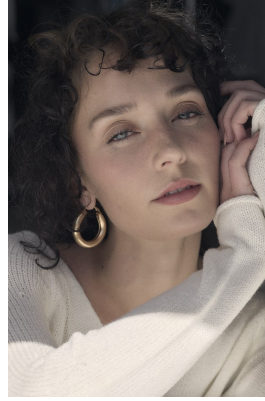

**citizen**  
*A Division Of Boss Models*

**KAILA LAMPRECHT**

Height: 174cm Bust: 82cm Waist: 64cm Hips: 96cm Shoe: 6 UK Hair: Black Eyes: Blue