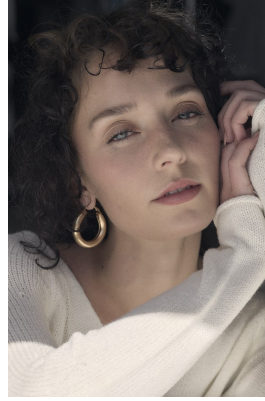

citizen
A Division Of Boss Models

KAILA LAMPRECHT

Height: 174cm Bust: 77cm Waist: 63cm Hips: 89cm Shoe: 6 UK Hair: Black Eyes: Blue