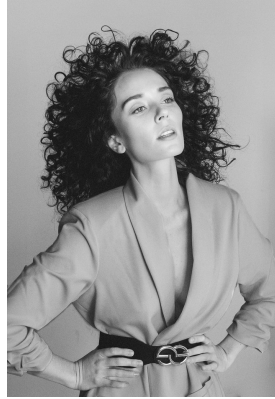

citizen
A Division Of Boss Models

KAILA LAMPRECHT

Height: 174cm Bust: 82cm Waist: 64cm Hips: 96cm Shoe: 6 UK Hair: Black Eyes: Blue