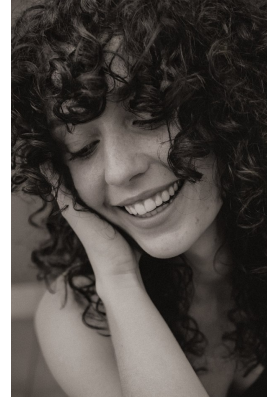

citizen
A Division Of Boss Models

KAILA LAMPRECHT

Height: 174cm Bust: 82cm Waist: 64cm Hips: 96cm Shoe: 6 UK Hair: Black Eyes: Blue