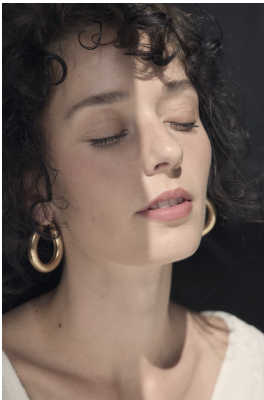

citizen
A Division Of Boss Models

KAILA LAMPRECHT

Height: 174cm Bust: 77cm Waist: 63cm Hips: 89cm Shoe: 6 UK Hair: Black Eyes: Blue