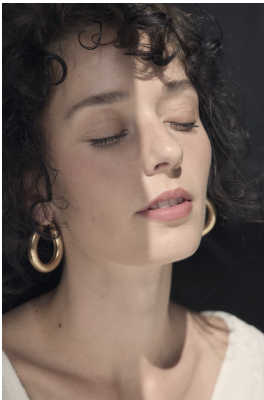

**citizen**  
*A Division Of Boss Models*

**KAILA LAMPRECHT**

Height: 174cm Bust: 82cm Waist: 64cm Hips: 96cm Shoe: 6 UK Hair: Black Eyes: Blue