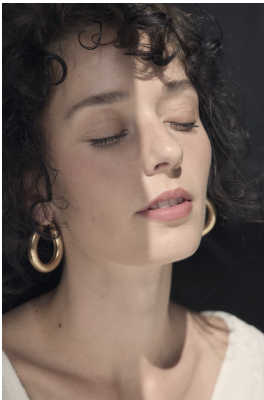

citizen
A Division Of Boss Models

KAILA LAMPRECHT

Height: 174cm Bust: 82cm Waist: 64cm Hips: 96cm Shoe: 6 UK Hair: Black Eyes: Blue