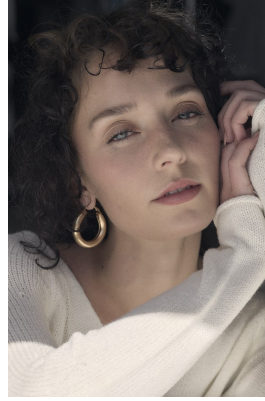

citizen
A Division Of Boss Models

KAILA LAMPRECHT

Height: 174cm Bust: 82cm Waist: 64cm Hips: 96cm Shoe: 6 UK Hair: Black Eyes: Blue