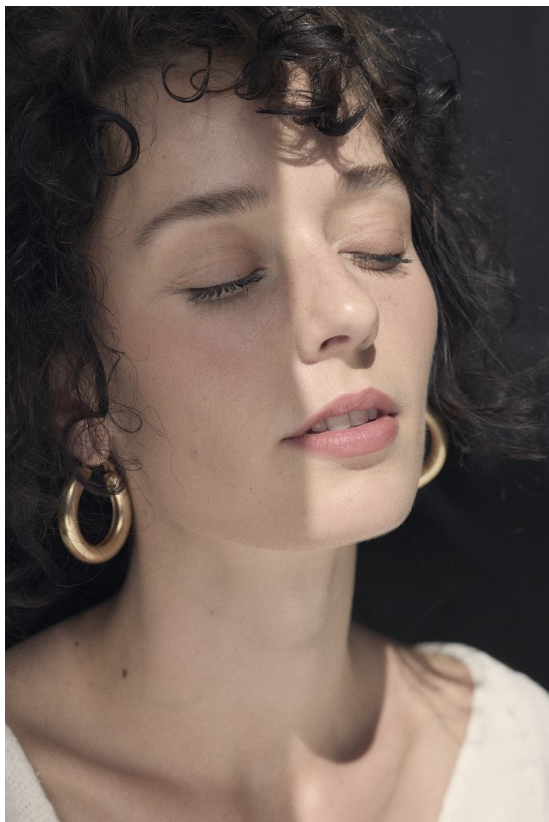

**citizen**  
*A Division Of Boss Models*

**KAILA LAMPRECHT**

Height: 174cm Bust: 82cm Waist: 64cm Hips: 96cm Shoe: 6 UK Hair: Black Eyes: Blue

**citizen**  
*A Division Of Boss Models*

**KAILA LAMPRECHT**

Height: 174cm Bust: 82cm Waist: 64cm Hips: 96cm Shoe: 6 UK Hair: Black Eyes: Blue

**KAILA LAMPRECHT**

Height: 174cm Bust: 82cm Waist: 64cm Hips: 96cm Shoe: 6 UK Hair: Black Eyes: Blue