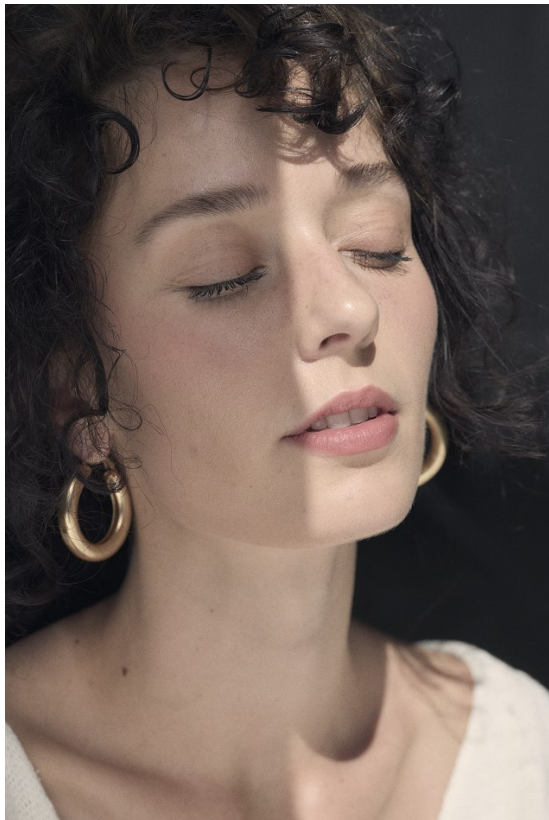

citizen
A Division Of Boss Models

KAILA LAMPRECHT

Height: 174cm Bust: 77cm Waist: 63cm Hips: 89cm Shoe: 6 UK Hair: Black Eyes: Blue

citizen
A Division Of Boss Models

KAILA LAMPRECHT

Height: 174cm Bust: 77cm Waist: 63cm Hips: 89cm Shoe: 6 UK Hair: Black Eyes: Blue

KAILA LAMPRECHT

Height: 174cm Bust: 77cm Waist: 63cm Hips: 89cm Shoe: 6 UK Hair: Black Eyes: Blue