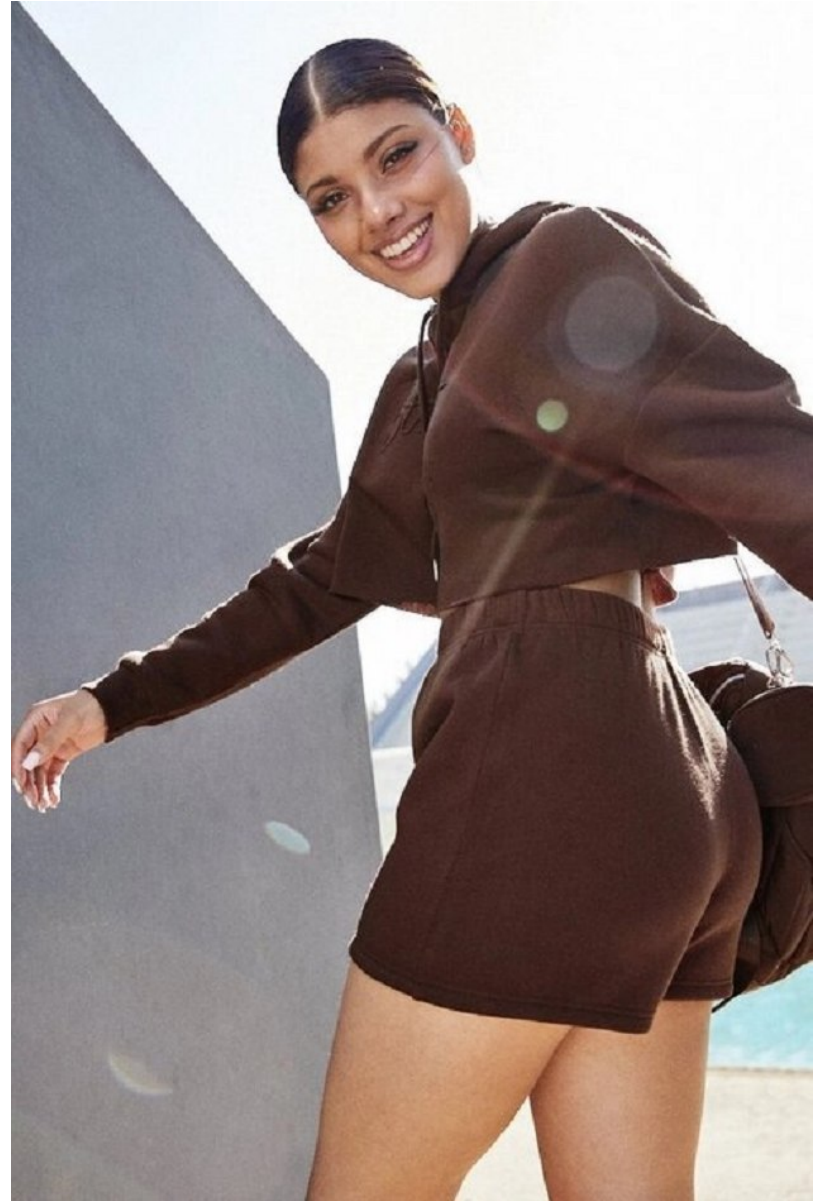

JADA LEE PRETORIUS

Height: 170cm Bust: 84cm Waist: 65cm Hips: 91cm Shoe: 6 UK Hair: Brown Eyes: Hazel