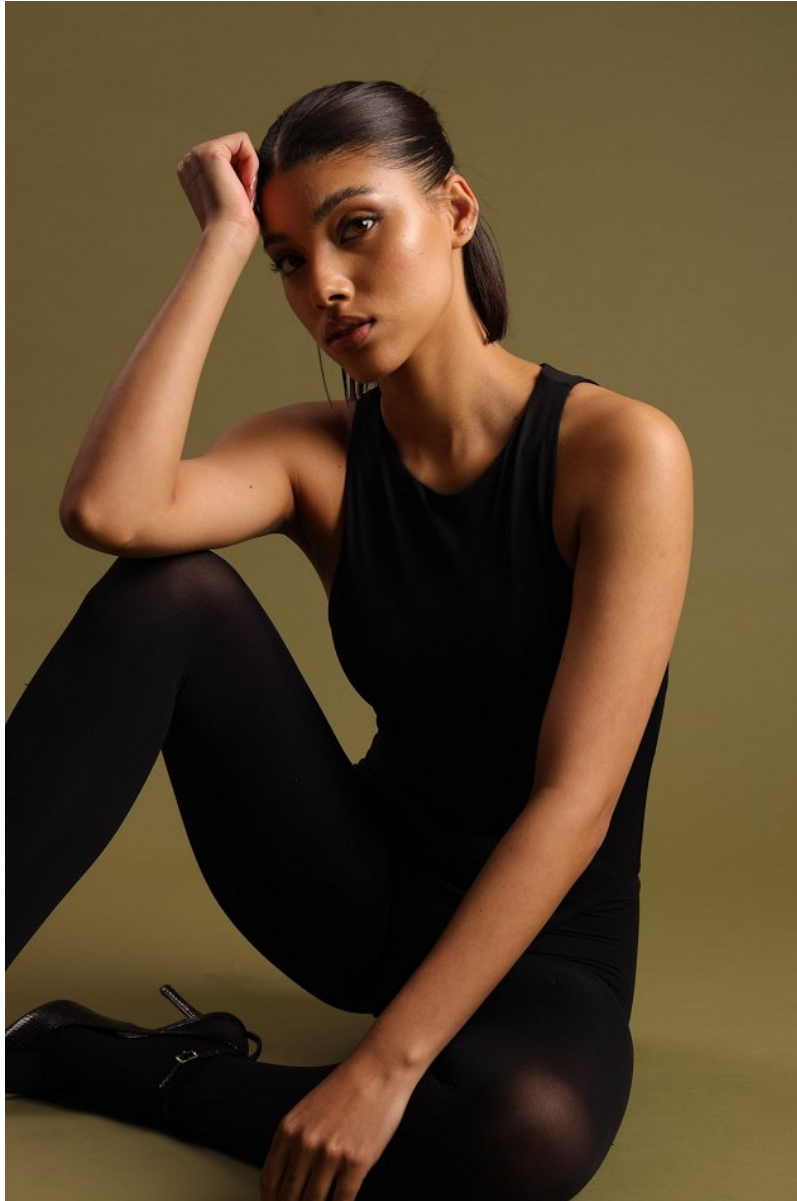

JADA LEE PRETORIUS

Height: 170cm Bust: 84cm Waist: 65cm Hips: 91cm Shoe: 6 UK Hair: Brown Eyes: Hazel