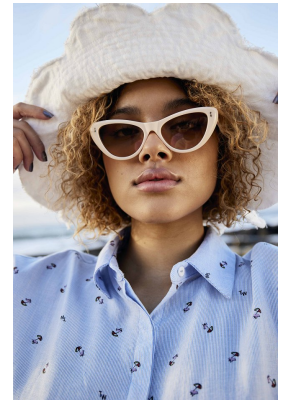

**citizen**  
*A Division Of Boss Models*

**JADA LEE PRETORIUS**

Height: 170cm Bust: 84cm Waist: 65cm Hips: 91cm Shoe: 6 UK Hair: Brown Eyes: Hazel

**citizen**  
*A Division Of Boss Models*

## JADA LEE PRETORIUS

Height: 170cm Bust: 84cm Waist: 65cm Hips: 91cm Shoe: 6 UK Hair: Brown Eyes: Hazel