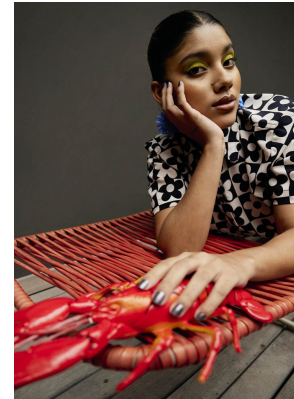

**citizen**  
*A Division Of Boss Models*

**JADA LEE PRETORIUS**

Height: 170cm Bust: 84cm Waist: 65cm Hips: 91cm Shoe: 6 UK Hair: Brown Eyes: Hazel

**citizen**  
*A Division Of Boss Models*

## JADA LEE PRETORIUS

Height: 170cm Bust: 84cm Waist: 65cm Hips: 91cm Shoe: 6 UK Hair: Brown Eyes: Hazel