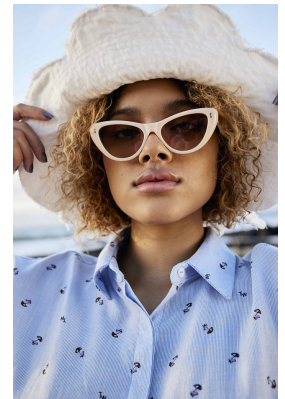

citizen
A Division Of Boss Models

JADA LEE PRETORIUS

Height: 170cm Bust: 84cm Waist: 65cm Hips: 91cm Shoe: 6 UK Hair: Brown Eyes: Hazel

citizen
A Division Of Boss Models

JADA LEE PRETORIUS

Height: 170cm Bust: 84cm Waist: 65cm Hips: 91cm Shoe: 6 UK Hair: Brown Eyes: Hazel