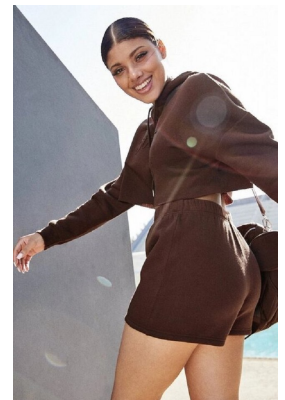

citizen
A Division Of Boss Models

JADA LEE PRETORIUS

Height: 170cm Bust: 84cm Waist: 65cm Hips: 91cm Shoe: 6 UK Hair: Brown Eyes: Hazel

citizen
A Division Of Boss Models

JADA LEE PRETORIUS

Height: 170cm Bust: 84cm Waist: 65cm Hips: 91cm Shoe: 6 UK Hair: Brown Eyes: Hazel