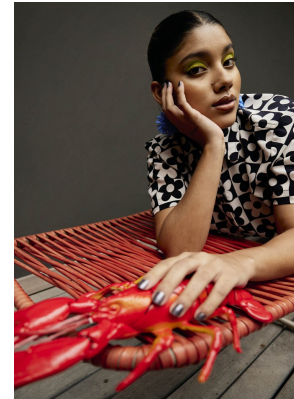

citizen
A Division Of Boss Models

JADA LEE PRETORIUS

Height: 170cm Bust: 84cm Waist: 65cm Hips: 91cm Shoe: 6 UK Hair: Brown Eyes: Hazel

citizen
A Division Of Boss Models

JADA LEE PRETORIUS

Height: 170cm Bust: 84cm Waist: 65cm Hips: 91cm Shoe: 6 UK Hair: Brown Eyes: Hazel