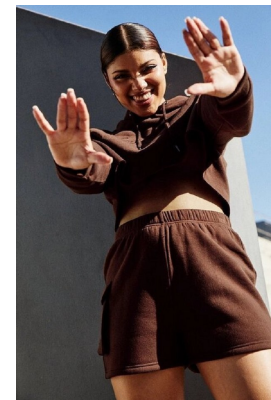

citizen
A Division Of Boss Models

JADA LEE PRETORIUS

Height: 170cm Bust: 84cm Waist: 65cm Hips: 91cm Shoe: 6 UK Hair: Brown Eyes: Hazel

citizen
A Division Of Boss Models

JADA LEE PRETORIUS

Height: 170cm Bust: 84cm Waist: 65cm Hips: 91cm Shoe: 6 UK Hair: Brown Eyes: Hazel