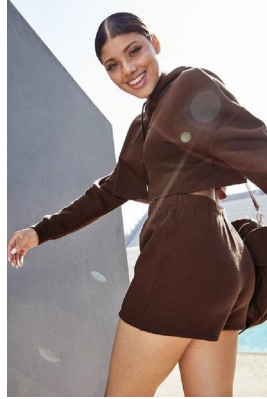

citizen
A Division Of Boss Models

JADA LEE PRETORIUS

Height: 170cm Bust: 84cm Waist: 65cm Hips: 91cm Shoe: 6 UK Hair: Brown Eyes: Hazel

citizen
A Division Of Boss Models

JADA LEE PRETORIUS

Height: 170cm Bust: 84cm Waist: 65cm Hips: 91cm Shoe: 6 UK Hair: Brown Eyes: Hazel