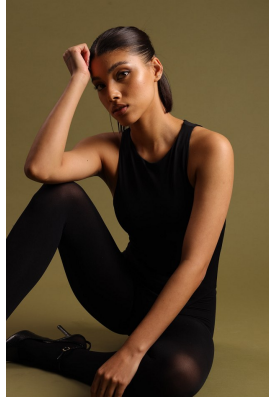

citizen
A Division Of Boss Models

JADA LEE PRETORIUS

Height: 170cm Bust: 84cm Waist: 65cm Hips: 91cm Shoe: 6 UK Hair: Brown Eyes: Hazel

citizen
A Division Of Boss Models

JADA LEE PRETORIUS

Height: 170cm Bust: 84cm Waist: 65cm Hips: 91cm Shoe: 6 UK Hair: Brown Eyes: Hazel