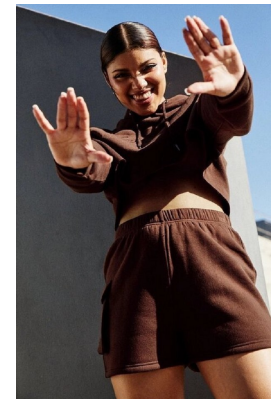

**citizen**  
*A Division Of Boss Models*

**JADA LEE PRETORIUS**

Height: 170cm Bust: 84cm Waist: 65cm Hips: 91cm Shoe: 6 UK Hair: Brown Eyes: Hazel

**citizen**  
*A Division Of Boss Models*

## JADA LEE PRETORIUS

Height: 170cm Bust: 84cm Waist: 65cm Hips: 91cm Shoe: 6 UK Hair: Brown Eyes: Hazel