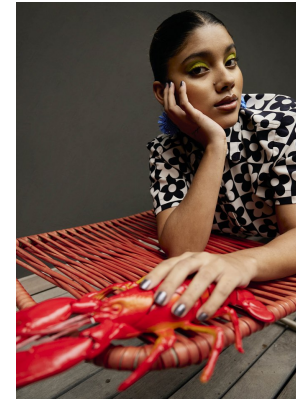

citizen
A Division Of Boss Models

JADA LEE PRETORIUS

Height: 170cm Bust: 84cm Waist: 65cm Hips: 91cm Shoe: 6 UK Hair: Brown Eyes: Hazel

citizen
A Division Of Boss Models

JADA LEE PRETORIUS

Height: 170cm Bust: 84cm Waist: 65cm Hips: 91cm Shoe: 6 UK Hair: Brown Eyes: Hazel