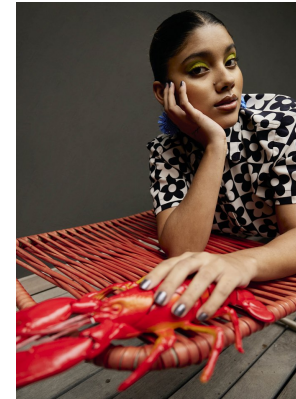

**citizen**  
*A Division Of Boss Models*

**JADA LEE PRETORIUS**

Height: 170cm Bust: 84cm Waist: 65cm Hips: 91cm Shoe: 6 UK Hair: Brown Eyes: Hazel

**citizen**  
*A Division Of Boss Models*

## JADA LEE PRETORIUS

Height: 170cm Bust: 84cm Waist: 65cm Hips: 91cm Shoe: 6 UK Hair: Brown Eyes: Hazel