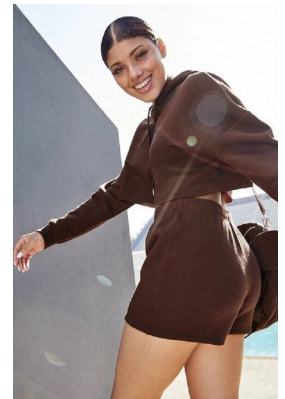

**citizen**  
*A Division Of Boss Models*

**JADA LEE PRETORIUS**

Height: 170cm Bust: 84cm Waist: 65cm Hips: 91cm Shoe: 6 UK Hair: Brown Eyes: Hazel

**citizen**  
*A Division Of Boss Models*

## JADA LEE PRETORIUS

Height: 170cm Bust: 84cm Waist: 65cm Hips: 91cm Shoe: 6 UK Hair: Brown Eyes: Hazel